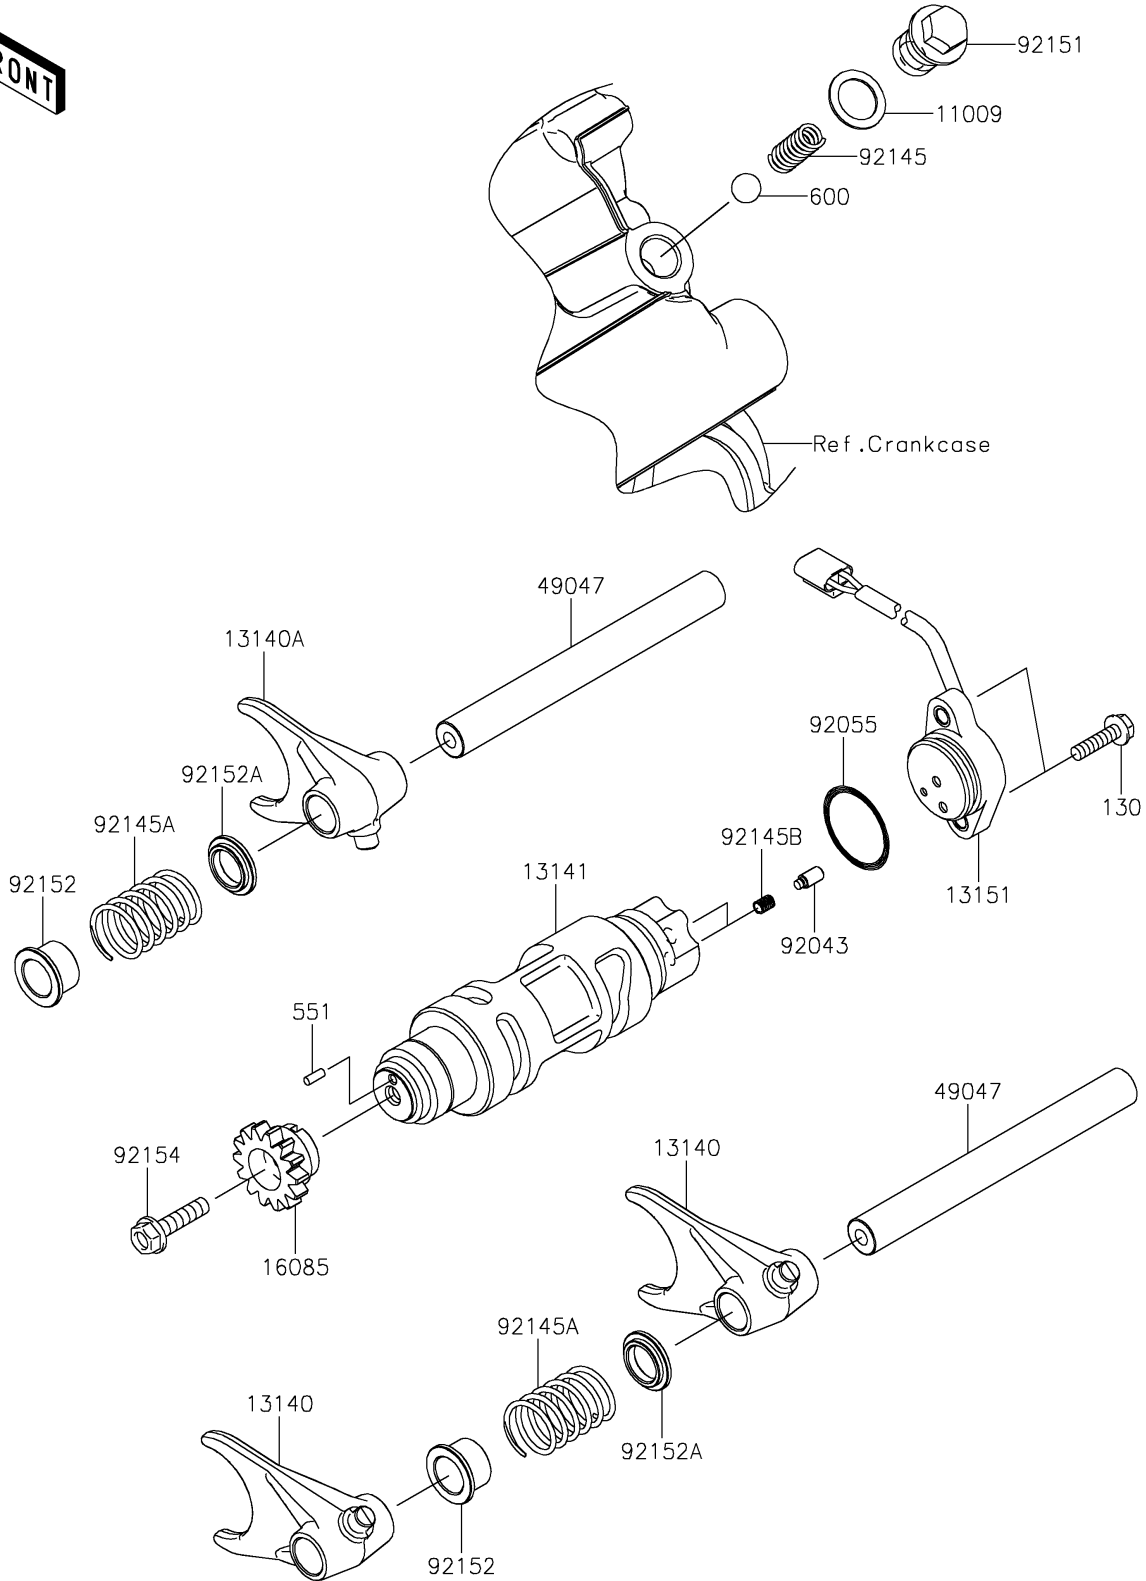

2021 TERYX4™ LE PARTS DIAGRAM

Gear Change Drum/Shift Fork(s)

E1362

2021 TERYX4™ LE PARTS LIST

Gear Change Drum/Shift Fork(s)

ITEM NAME	PART NUMBER	QUANTITY
GASKET,15.5X22X1 (Ref # 11009)	11009-1008	1
FORK-SHIFT,COUNTER (Ref # 13140)	13140-0622	2
FORK-SHIFT,INPUT (Ref # 13140A)	13140-0623	1
DRUM-CHANGE (Ref # 13141)	13141-0576	1
SWITCH-COMP,GEAR POSITION (Ref # 13151)	13151-0561	1
GEAR,14T (Ref # 16085)	16085-0589	1
ROD-SHIFT (Ref # 49047)	49047-0619	2
PIN (Ref # 92043)	92043-1654	2
RING-O,27.7X2.4 (Ref # 92055)	92055-091	1
SPRING (Ref # 92145)	92145-0828	1
SPRING (Ref # 92145A)	92145-0898	2
SPRING (Ref # 92145B)	92145-1414	2
BOLT (Ref # 92151)	92151-1451	1
COLLAR,14X18X12.5 (Ref # 92152)	92152-2156	2
COLLAR,14X18X4 (Ref # 92152A)	92152-2157	2
BOLT,FLANGED,6X25 (Ref # 92154)	92154-0707	1
BOLT-FLANGED,5X20 (Ref # 130)	130BA0520	2
PIN-DOWEL,3X8 (Ref # 551)	551A0308	1
BALL-STEEL,13/32 (Ref # 600)	600A1300	1