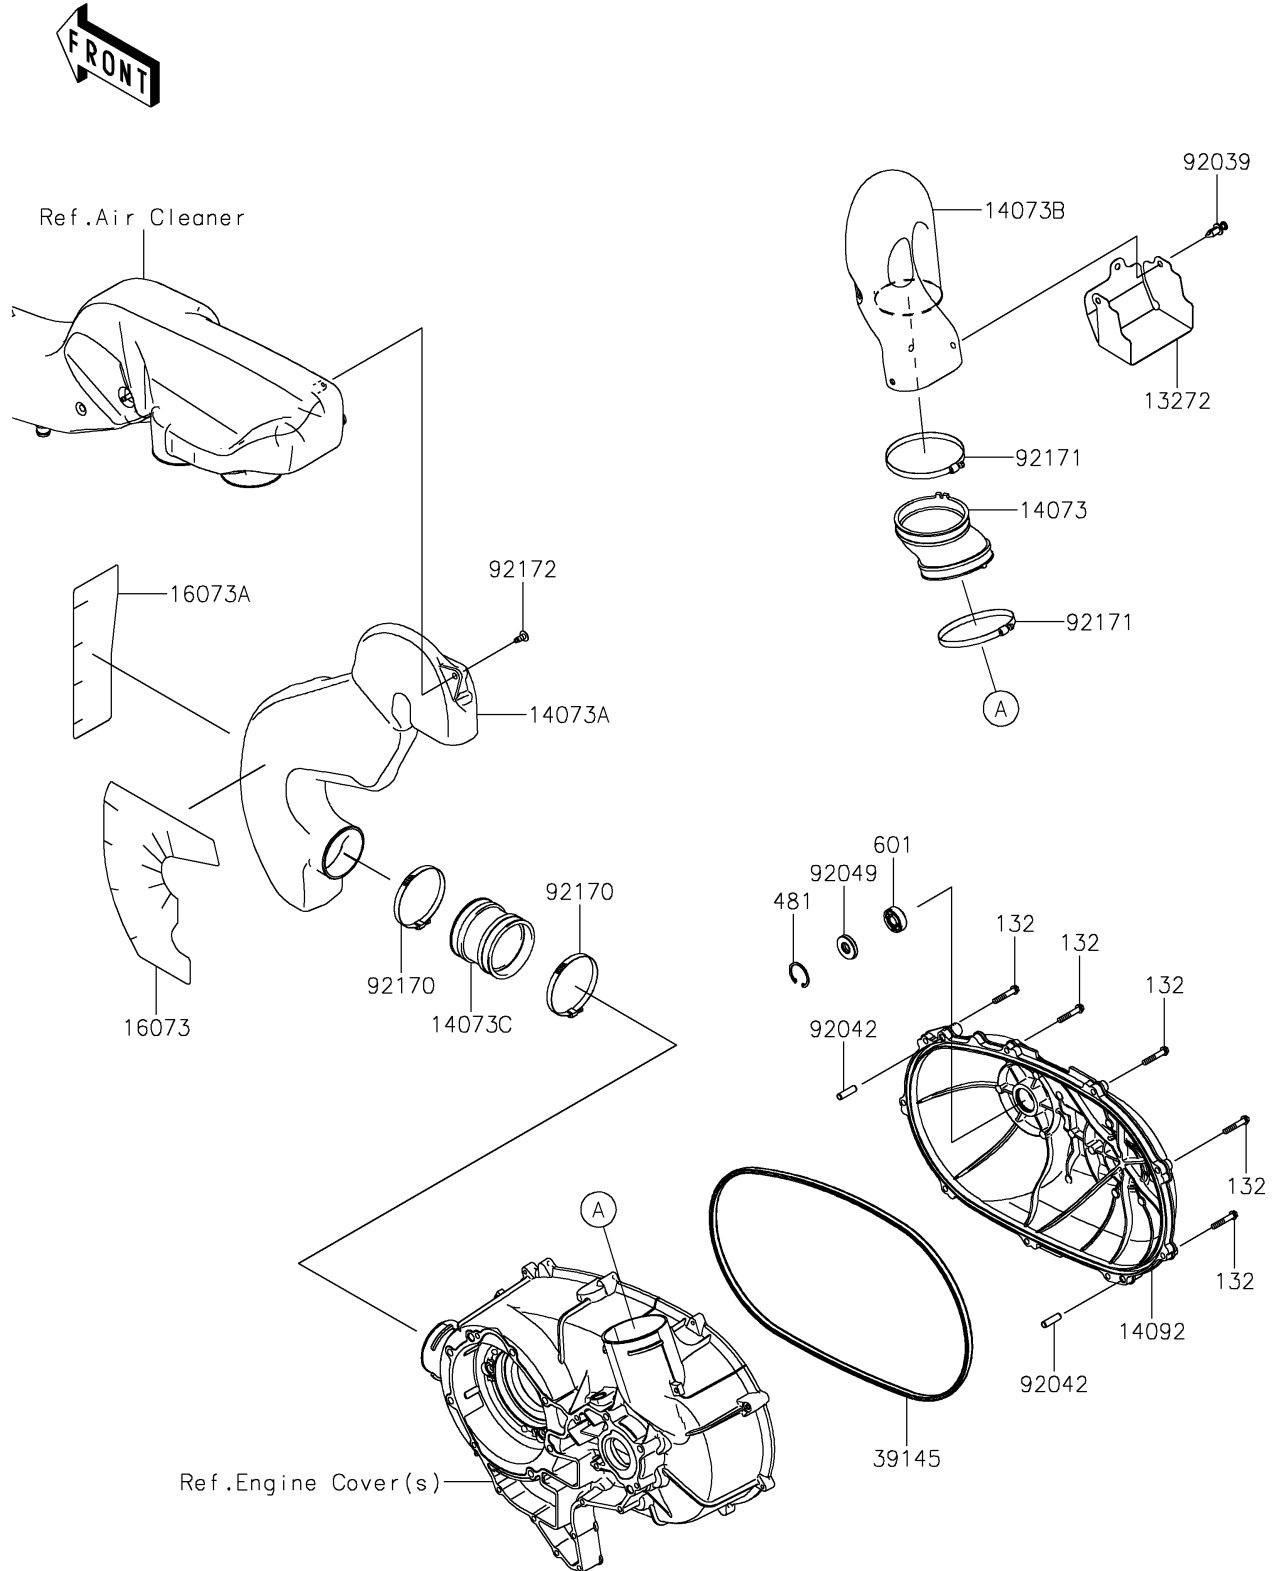

2021 TERYX4™ LE PARTS DIAGRAM

Converter Cover

E1393

2021 TERYX4™ LE PARTS LIST

Converter Cover

ITEM NAME	PART NUMBER	QUANTITY
PLATE (Ref # 13272)	13272-2060	1
DUCT,JOINT (Ref # 14073)	14073-0307	1
DUCT,INTAKE (Ref # 14073A)	14073-0760	1
DUCT,EXHAUST (Ref # 14073B)	14073-0839	1
DUCT,JOINT (Ref # 14073C)	14073-1805	1
COVER,CVT (Ref # 14092)	14092-0266	1
INSULATOR (Ref # 16073)	16073-0843	1
INSULATOR (Ref # 16073A)	16073-0844	1
TRIM-SEAL,CVT COVER (Ref # 39145)	39145-0043	1
RIVET (Ref # 92039)	92039-0776	3
PIN,DOWEL,8X28 (Ref # 92042)	92042-050	2
SEAL-OIL,12X32X5.8 (Ref # 92049)	92049-0167	1
CLAMP (Ref # 92170)	92170-1763	2
CLAMP (Ref # 92171)	92171-1383	2
SCREW (Ref # 92172)	92172-0297	1
BOLT-FLANGED-SMALL,6X35 (Ref # 132)	132BA0635	9
CIRCLIP-TYPE-C,32MM (Ref # 481)	481J3200	1
BEARING-BALL (Ref # 601)	601A6201	1