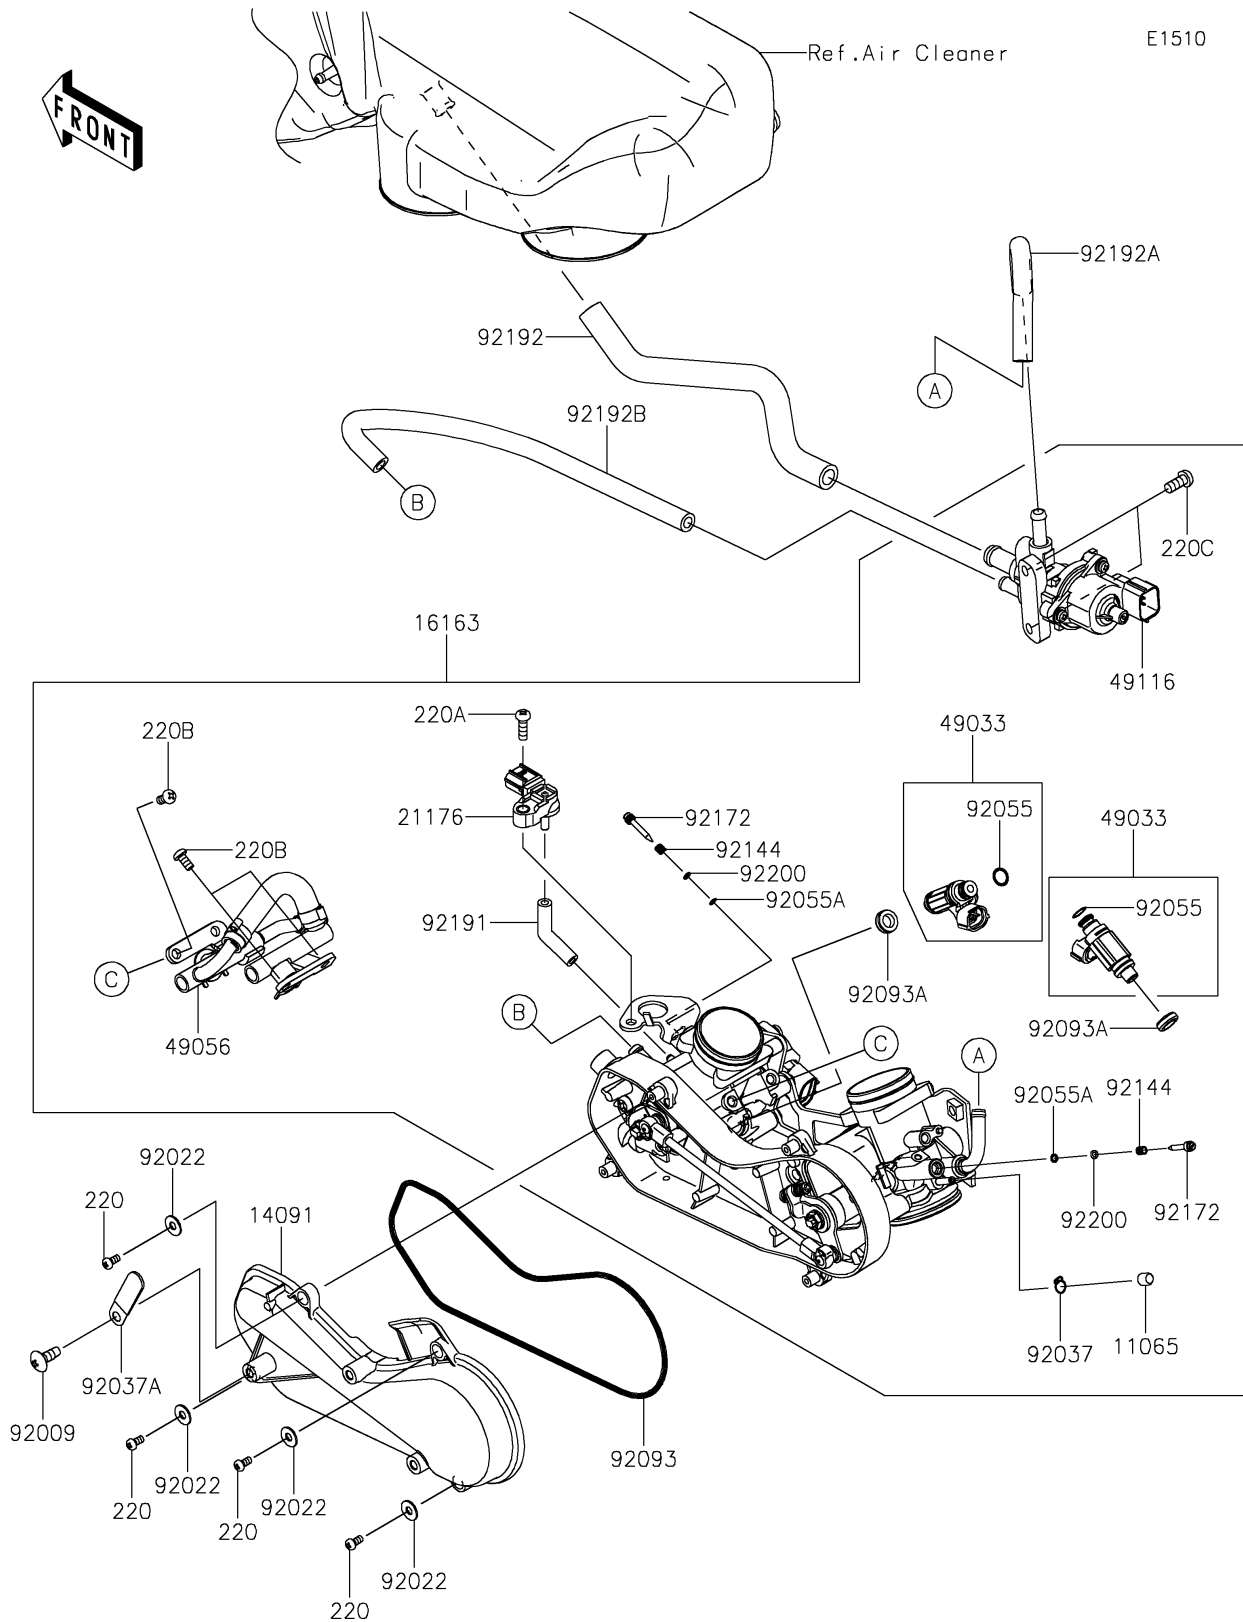

# 2021 TERYX4™ LE CAMO PARTS DIAGRAM

Throttle

## 2021 TERYX4™ LE CAMO PARTS LIST

### Throttle

ITEM NAME	PART NUMBER	QUANTITY
CAP (Ref # 11065)	11065-0072	1
COVER,THROTTLE LINK (Ref # 14091)	14091-1731	1
THROTTLE-ASSY,36EIS (Ref # 16163)	16163-0790	1
SENSOR,PRESSURE (Ref # 21176)	21176-0906	1
NOZZLE-INJECTION (Ref # 49033)	49033-0011	2
PIPE-INJECTION (Ref # 49056)	49056-0033	1
VALVE-ASSY,ISC (Ref # 49116)	49116-0021	1
SCREW,6X12 (Ref # 92009)	92009-1480	1
WASHER,5.2X13X1 (Ref # 92022)	92022-1380	4
CLAMP,TUBE (Ref # 92037)	92037-1124	1
CLAMP,L=45 (Ref # 92037A)	92037-1539	1
RING-O,INJECTION NOZZLE (Ref # 92055)	92055-1622	2
RING-O,AIR SCREW (Ref # 92055A)	92055-1658	2
SEAL (Ref # 92093)	92093-0082	1
SEAL (Ref # 92093A)	92093-0127	2
SPRING,THROTTLE STOP SCREW (Ref # 92144)	92144-1674	2
SCREW (Ref # 92172)	92172-0156	2
TUBE,3.2X7.4X70 (Ref # 92191)	92191-1552	1
TUBE,ISC-CHAMBER (Ref # 92192)	92192-0948	1
TUBE,ISC-THROTTLE RR (Ref # 92192A)	92192-1211	1
TUBE,ISC-THROTTLE FR (Ref # 92192B)	92192-1212	1
WASHER,PILOT AIR SCREW (Ref # 92200)	92200-1564	2
SCREW-PAN-CROS,4X8 (Ref # 220)	220AA0408	4
SCREW-PAN-CROS,5X16 (Ref # 220A)	220AA0516	1
SCREW-PAN-CROS,6X12 (Ref # 220B)	220AA0612	4
SCREW-PAN-CROS,6X14 (Ref # 220C)	220AA0614	2