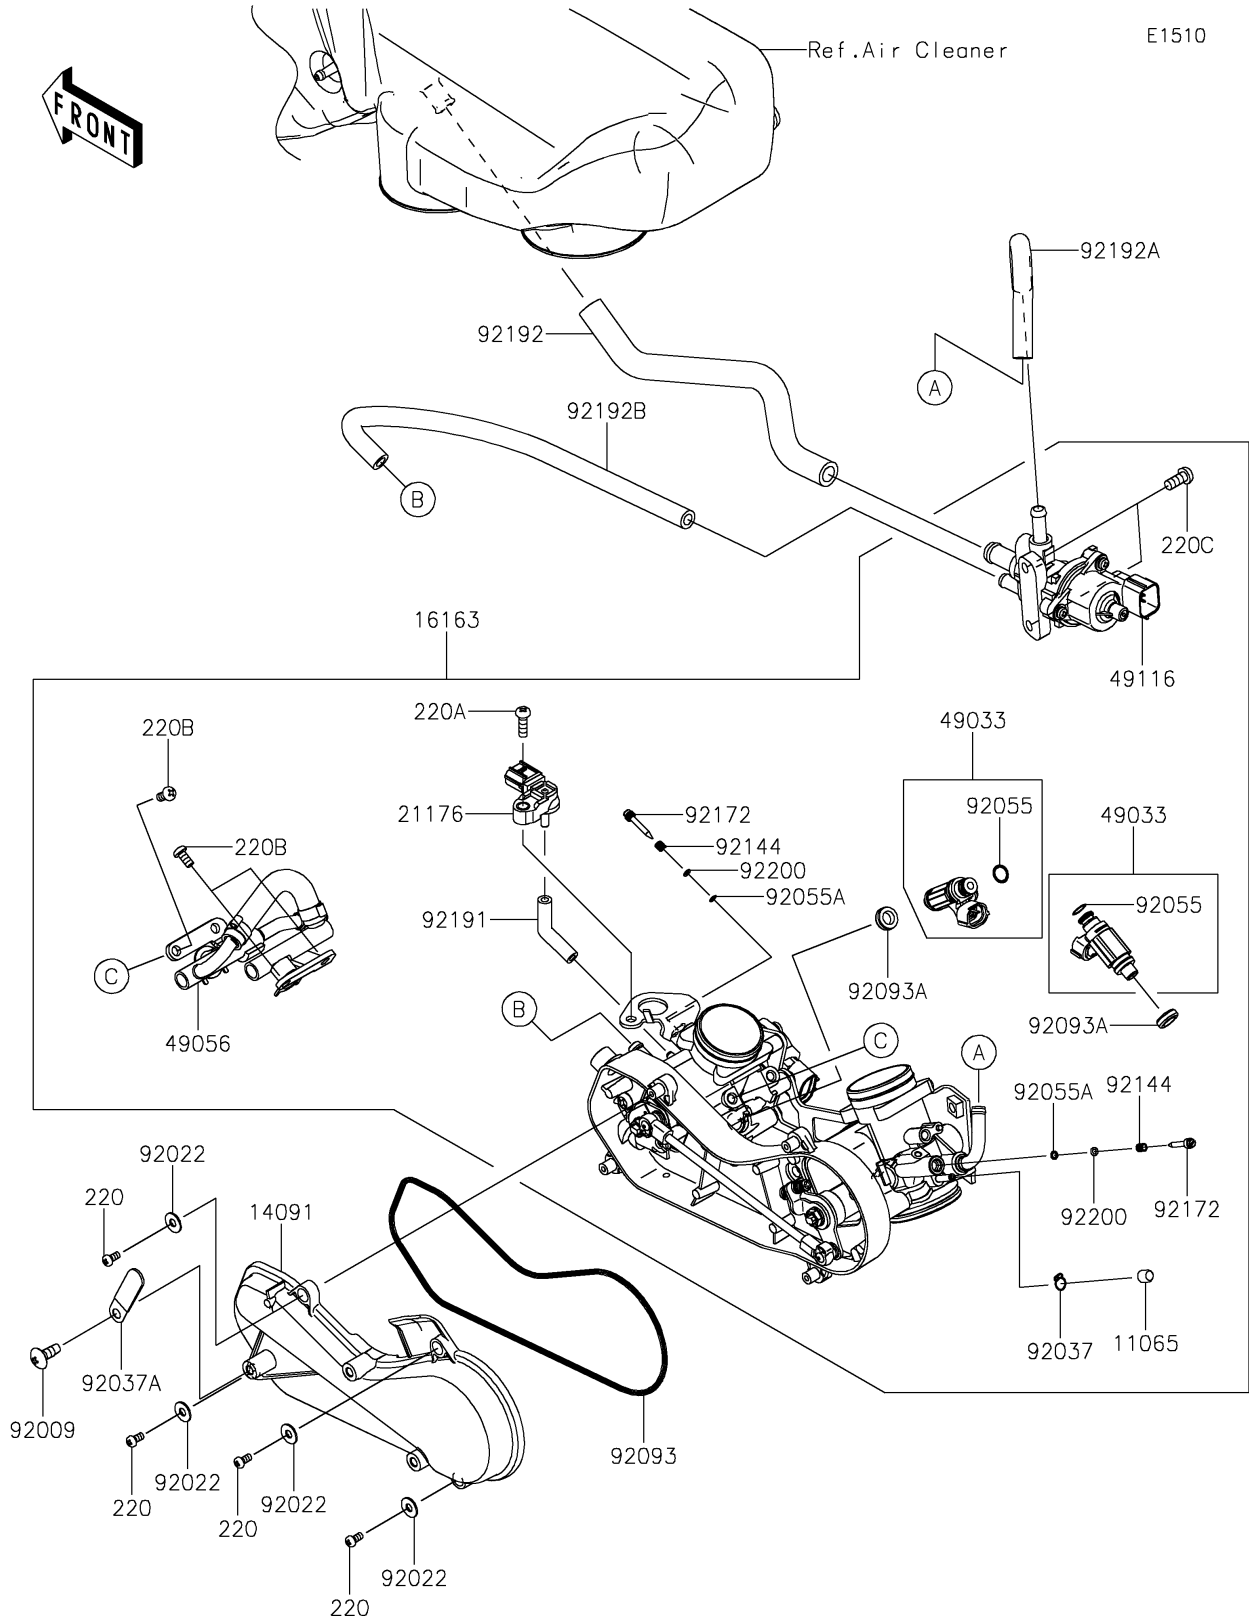

# 2021 TERYX4™ LE PARTS DIAGRAM

Throttle

## 2021 TERYX4™ LE PARTS LIST

### Throttle

ITEM NAME	PART NUMBER	QUANTITY
CAP (Ref # 11065)	11065-0072	1
COVER,THROTTLE LINK (Ref # 14091)	14091-1731	1
THROTTLE-ASSY,36EIS (Ref # 16163)	16163-0790	1
SENSOR,PRESSURE (Ref # 21176)	21176-0906	1
NOZZLE-INJECTION (Ref # 49033)	49033-0011	2
PIPE-INJECTION (Ref # 49056)	49056-0033	1
VALVE-ASSY,ISC (Ref # 49116)	49116-0021	1
SCREW,6X12 (Ref # 92009)	92009-1480	1
WASHER,5.2X13X1 (Ref # 92022)	92022-1380	4
CLAMP,TUBE (Ref # 92037)	92037-1124	1
CLAMP,L=45 (Ref # 92037A)	92037-1539	1
RING-O,INJECTION NOZZLE (Ref # 92055)	92055-1622	2
RING-O,AIR SCREW (Ref # 92055A)	92055-1658	2
SEAL (Ref # 92093)	92093-0082	1
SEAL (Ref # 92093A)	92093-0127	2
SPRING,THROTTLE STOP SCREW (Ref # 92144)	92144-1674	2
SCREW (Ref # 92172)	92172-0156	2
TUBE,3.2X7.4X70 (Ref # 92191)	92191-1552	1
TUBE,ISC-CHAMBER (Ref # 92192)	92192-0948	1
TUBE,ISC-THROTTLE RR (Ref # 92192A)	92192-1211	1
TUBE,ISC-THROTTLE FR (Ref # 92192B)	92192-1212	1
WASHER,PILOT AIR SCREW (Ref # 92200)	92200-1564	2
SCREW-PAN-CROS,4X8 (Ref # 220)	220AA0408	4
SCREW-PAN-CROS,5X16 (Ref # 220A)	220AA0516	1
SCREW-PAN-CROS,6X12 (Ref # 220B)	220AA0612	4
SCREW-PAN-CROS,6X14 (Ref # 220C)	220AA0614	2