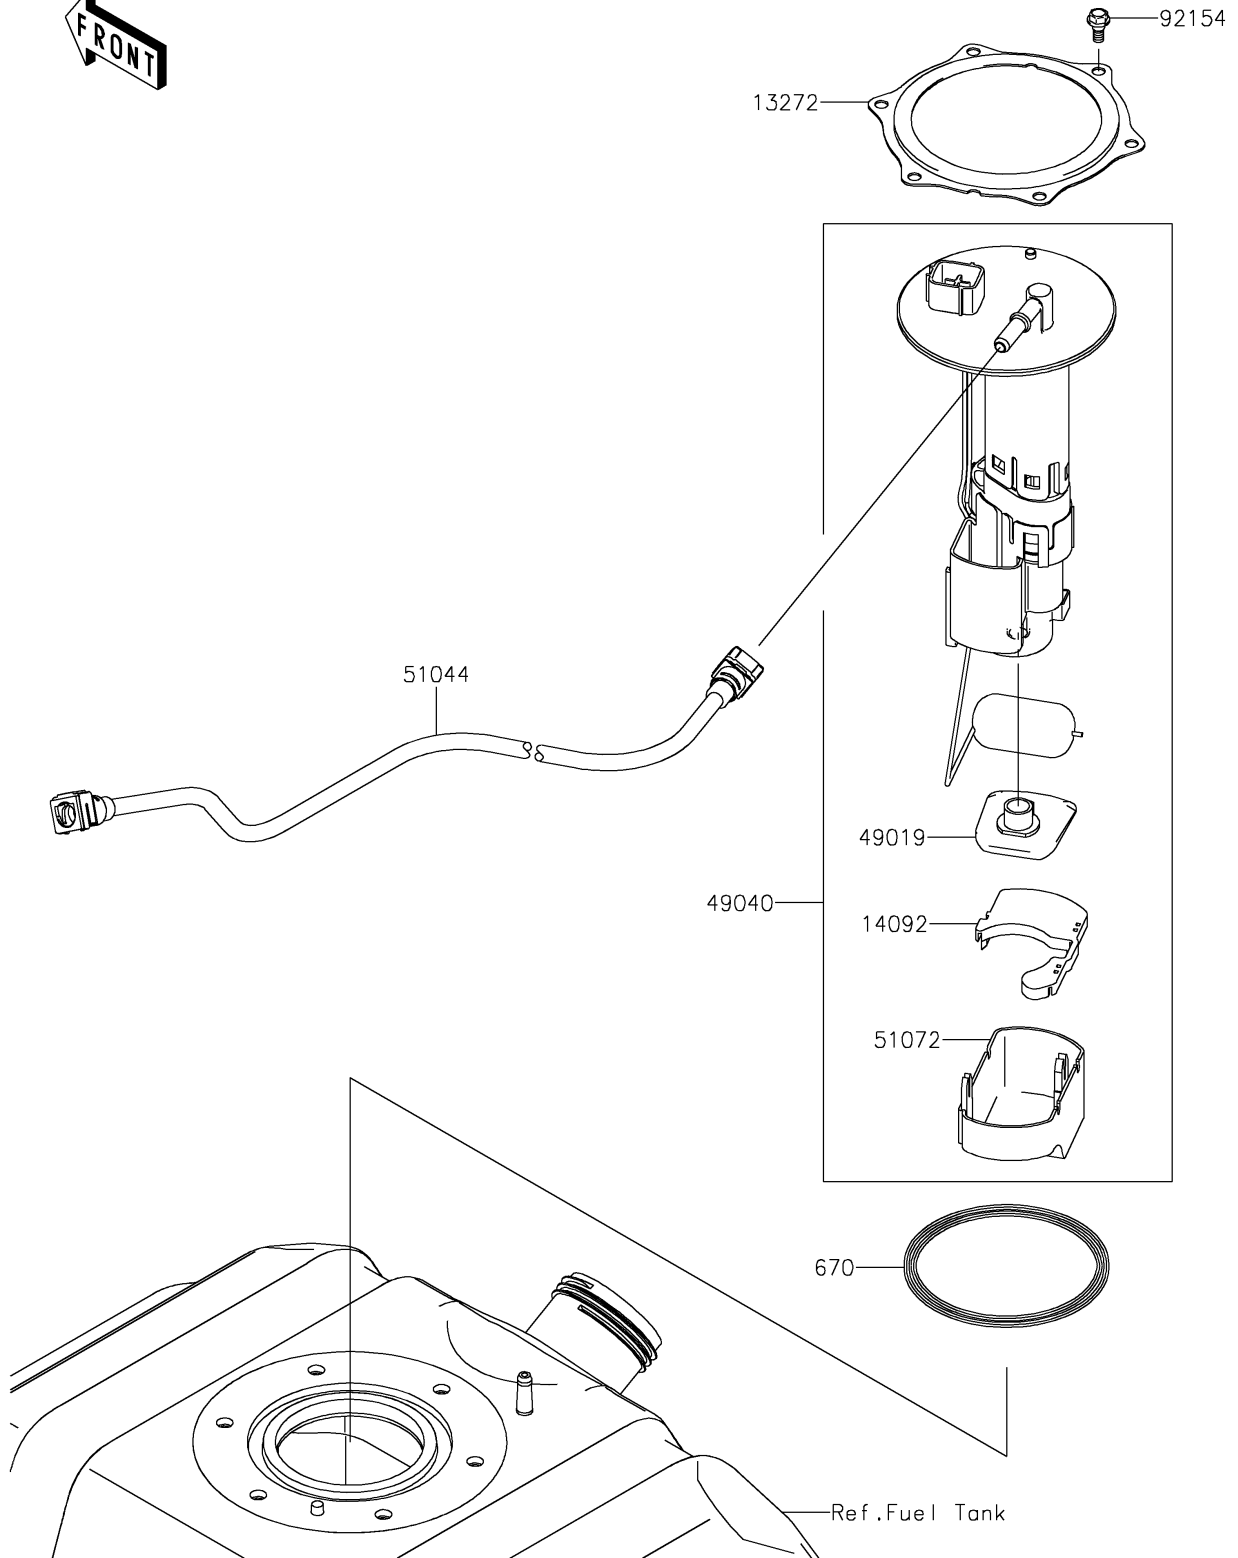

2021 TERYX4™ LE PARTS DIAGRAM

Fuel Pump

E1520

2021 TERYX4™ LE PARTS LIST

Fuel Pump

ITEM NAME	PART NUMBER	QUANTITY
PLATE (Ref # 13272)	13272-2500	1
COVER (Ref # 14092)	14092-1044	1
FILTER-FUEL (Ref # 49019)	49019-0013	1
PUMP-FUEL (Ref # 49040)	49040-0716	1
TUBE-ASSY (Ref # 51044)	51044-0811	1
CHAMBER-FUEL (Ref # 51072)	51072-0003	1
BOLT,FUEL PUMP (Ref # 92154)	92154-1326	6
O RING (Ref # 670)	670E5090	1