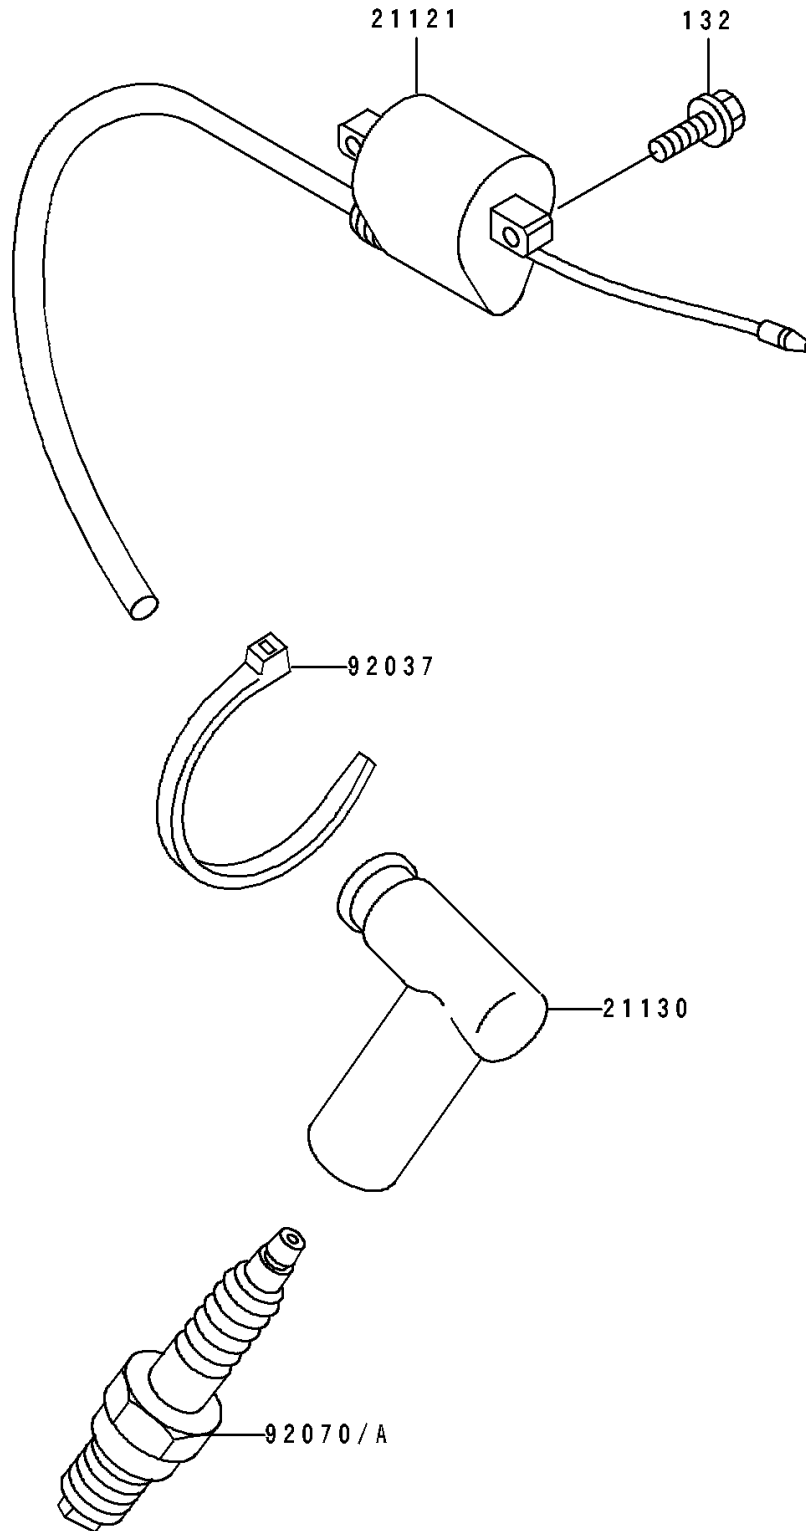

# 1994 Big Wheel PARTS DIAGRAM

Ignition System

E1830

# 1994 Big Wheel PARTS LIST

## Ignition System

ITEM NAME	PART NUMBER	QUANTITY
COIL-IGNITION (Ref # 21121)	21121-1205	1
CAP-SPARK PLUG (Ref # 21130)	21130-1062	1
CLAMP (Ref # 92037)	92037-1173	1
PLUG-SPARK,R6254K-105(NGK) (Ref # 92070)	92070-1204	1
BOLT-FLANGED-SMALL (Ref # 132)	132G0616	2