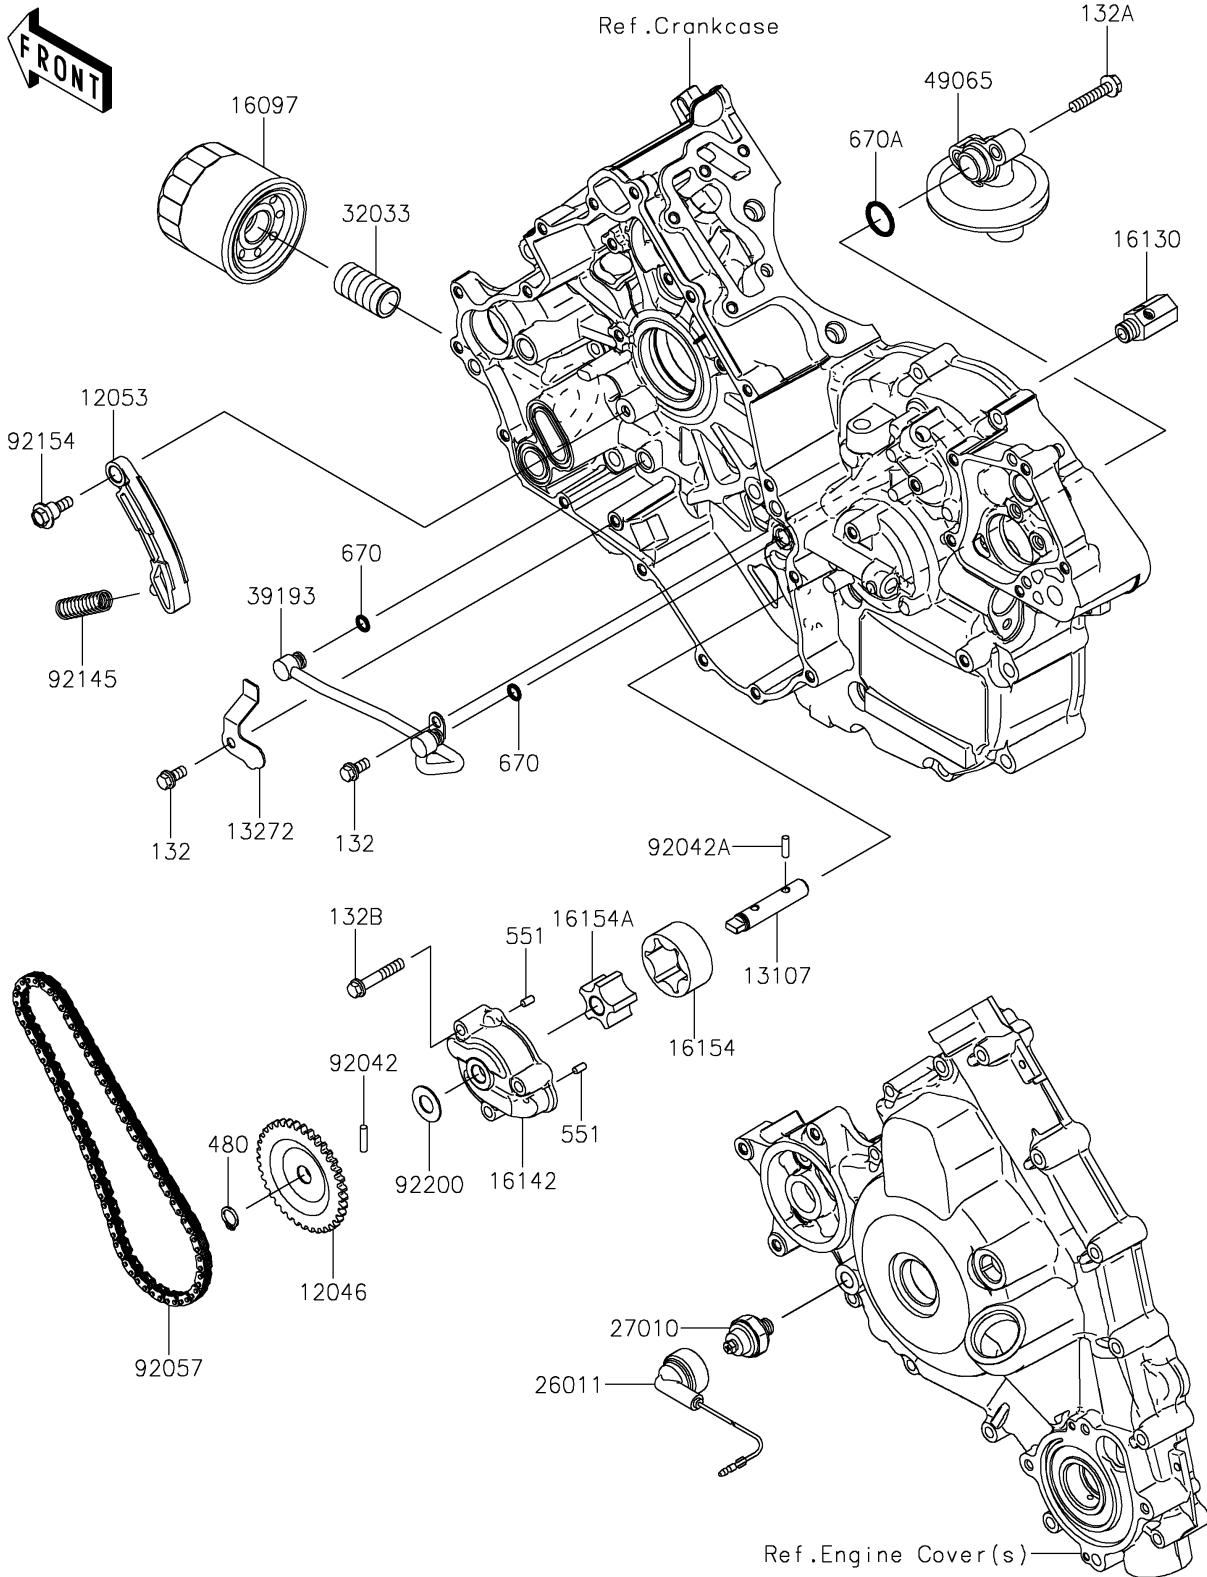

# 2021 TERYX4™ LE CAMO PARTS DIAGRAM

## Oil Pump/Oil Filter

E1710

## 2021 TERYX4™ LE CAMO PARTS LIST

### Oil Pump/Oil Filter

ITEM NAME	PART NUMBER	QUANTITY
SPROCKET,OIL PUMP,37T (Ref # 12046)	12046-0577	1
GUIDE-CHAIN (Ref # 12053)	12053-0180	1
SHAFT,OIL PUMP (Ref # 13107)	13107-0718	1
PLATE (Ref # 13272)	13272-0988	1
FILTER-ASSY-OIL (Ref # 16097)	16097-0007	1
VALVE-ASSY-RELIEF (Ref # 16130)	16130-1058	1
COVER-PUMP (Ref # 16142)	16142-0704	1
ROTOR-PUMP,OUTER (Ref # 16154)	16154-0706	1
ROTOR-PUMP,INNER (Ref # 16154A)	16154-0707	1
WIRE-LEAD (Ref # 26011)	26011-0818	1
SWITCH,OIL PRESSURE (Ref # 27010)	27010-1313	1
PIPE,OIL FILTER (Ref # 32033)	32033-1535	1
PIPE-OIL (Ref # 39193)	39193-0570	1
FILTER-OIL (Ref # 49065)	49065-0710	1
PIN,DOWEL,4X16.8 (Ref # 92042)	92042-029	1
PIN,DOWEL,4X13.8 (Ref # 92042A)	92042-030	1
CHAIN,DID SCR-0409 SV (Ref # 92057)	92057-0561	1
SPRING (Ref # 92145)	92145-0830	1
BOLT,FLANGED,6X8.3 (Ref # 92154)	92154-0709	1
WASHER,11.3X23X1 (Ref # 92200)	92200-0719	1
BOLT-FLANGED-SMALL,6X12 (Ref # 132)	132BA0612	2
BOLT-FLANGED-SMALL,6X30 (Ref # 132A)	132BA0630	2
BOLT-FLANGED-SMALL,6X35 (Ref # 132B)	132BA0635	3
CIRCLIP-TYPE-C,11MM (Ref # 480)	480J1100	1
PIN-DOWEL,4X8 (Ref # 551)	551A0408	2
O RING,7MM (Ref # 670)	670D1507	2
O RING,18MM (Ref # 670A)	670D2018	1