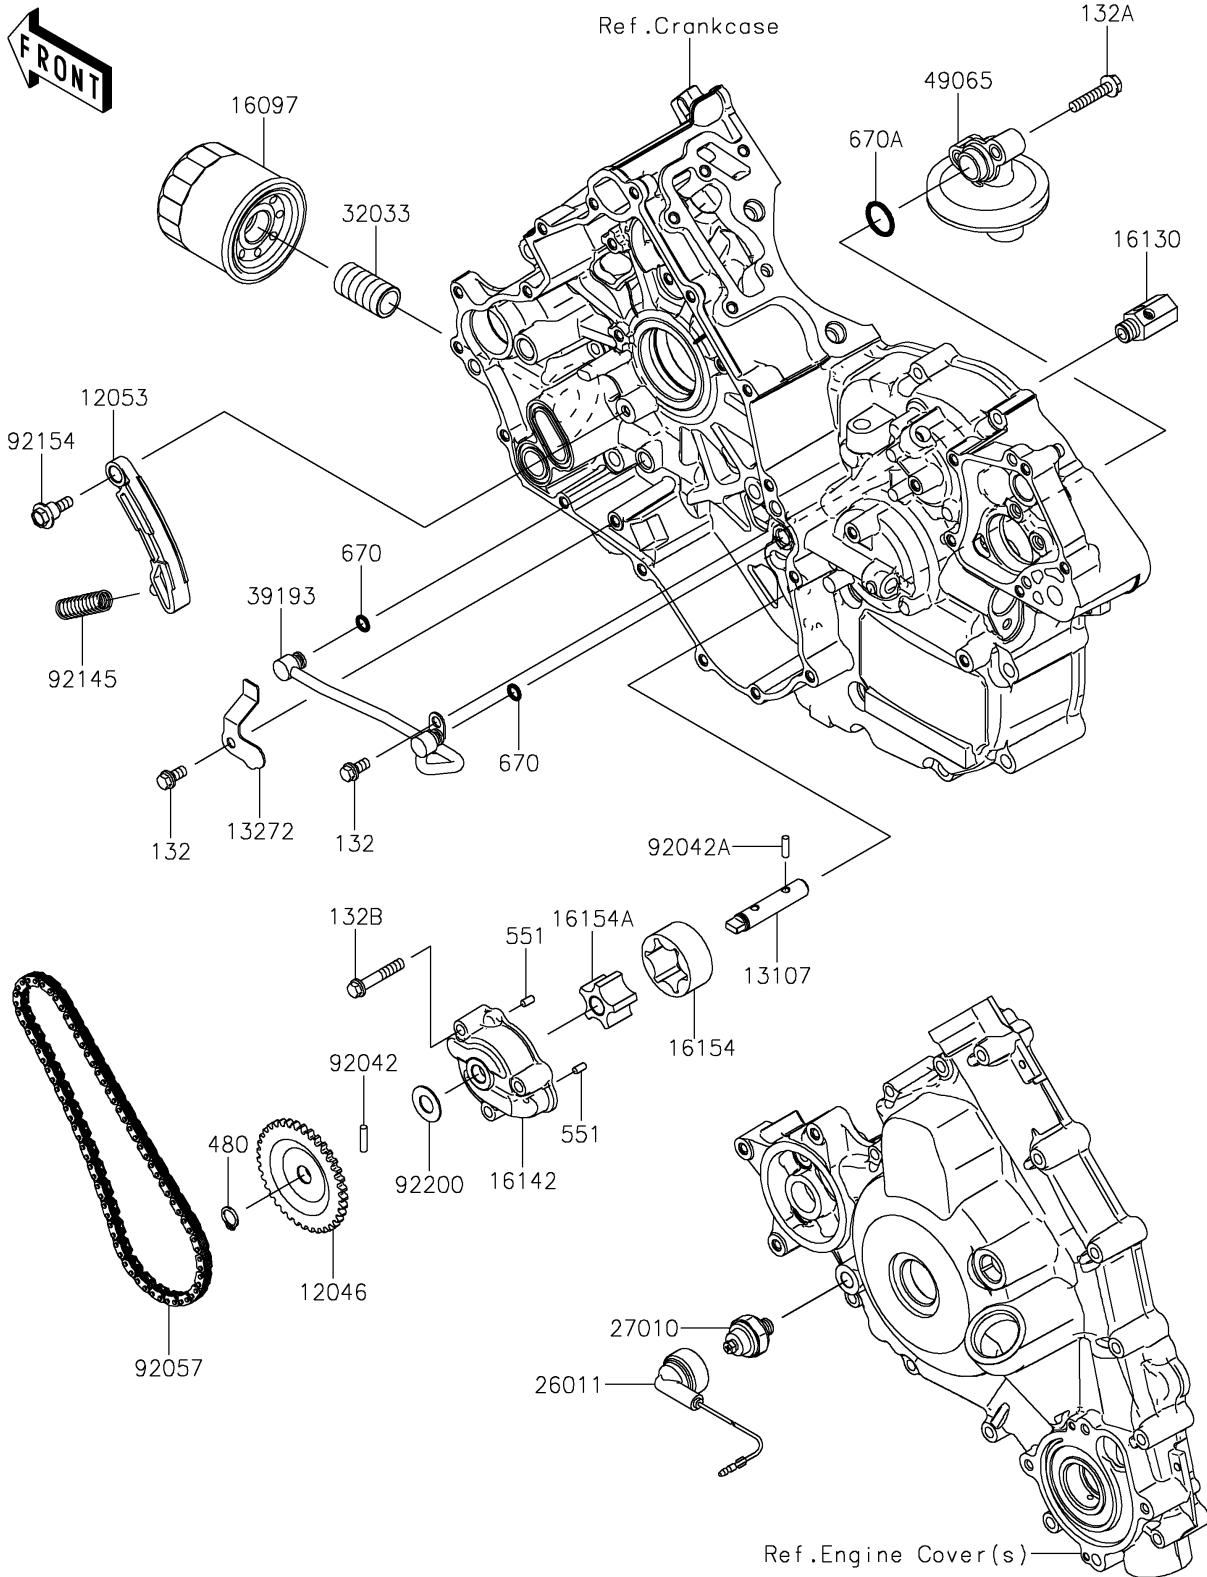

# 2021 TERYX4™ LE PARTS DIAGRAM

## Oil Pump/Oil Filter

E1710

## 2021 TERYX4™ LE PARTS LIST

### Oil Pump/Oil Filter

ITEM NAME	PART NUMBER	QUANTITY
SPROCKET,OIL PUMP,37T (Ref # 12046)	12046-0577	1
GUIDE-CHAIN (Ref # 12053)	12053-0180	1
SHAFT,OIL PUMP (Ref # 13107)	13107-0718	1
PLATE (Ref # 13272)	13272-0988	1
FILTER-ASSY-OIL (Ref # 16097)	16097-0007	1
VALVE-ASSY-RELIEF (Ref # 16130)	16130-1058	1
COVER-PUMP (Ref # 16142)	16142-0704	1
ROTOR-PUMP,OUTER (Ref # 16154)	16154-0706	1
ROTOR-PUMP,INNER (Ref # 16154A)	16154-0707	1
WIRE-LEAD (Ref # 26011)	26011-0818	1
SWITCH,OIL PRESSURE (Ref # 27010)	27010-1313	1
PIPE,OIL FILTER (Ref # 32033)	32033-1535	1
PIPE-OIL (Ref # 39193)	39193-0570	1
FILTER-OIL (Ref # 49065)	49065-0710	1
PIN,DOWEL,4X16.8 (Ref # 92042)	92042-029	1
PIN,DOWEL,4X13.8 (Ref # 92042A)	92042-030	1
CHAIN,DID SCR-0409 SV (Ref # 92057)	92057-0561	1
SPRING (Ref # 92145)	92145-0830	1
BOLT,FLANGED,6X8.3 (Ref # 92154)	92154-0709	1
WASHER,11.3X23X1 (Ref # 92200)	92200-0719	1
BOLT-FLANGED-SMALL,6X12 (Ref # 132)	132BA0612	2
BOLT-FLANGED-SMALL,6X30 (Ref # 132A)	132BA0630	2
BOLT-FLANGED-SMALL,6X35 (Ref # 132B)	132BA0635	3
CIRCLIP-TYPE-C,11MM (Ref # 480)	480J1100	1
PIN-DOWEL,4X8 (Ref # 551)	551A0408	2
O RING,7MM (Ref # 670)	670D1507	2
O RING,18MM (Ref # 670A)	670D2018	1