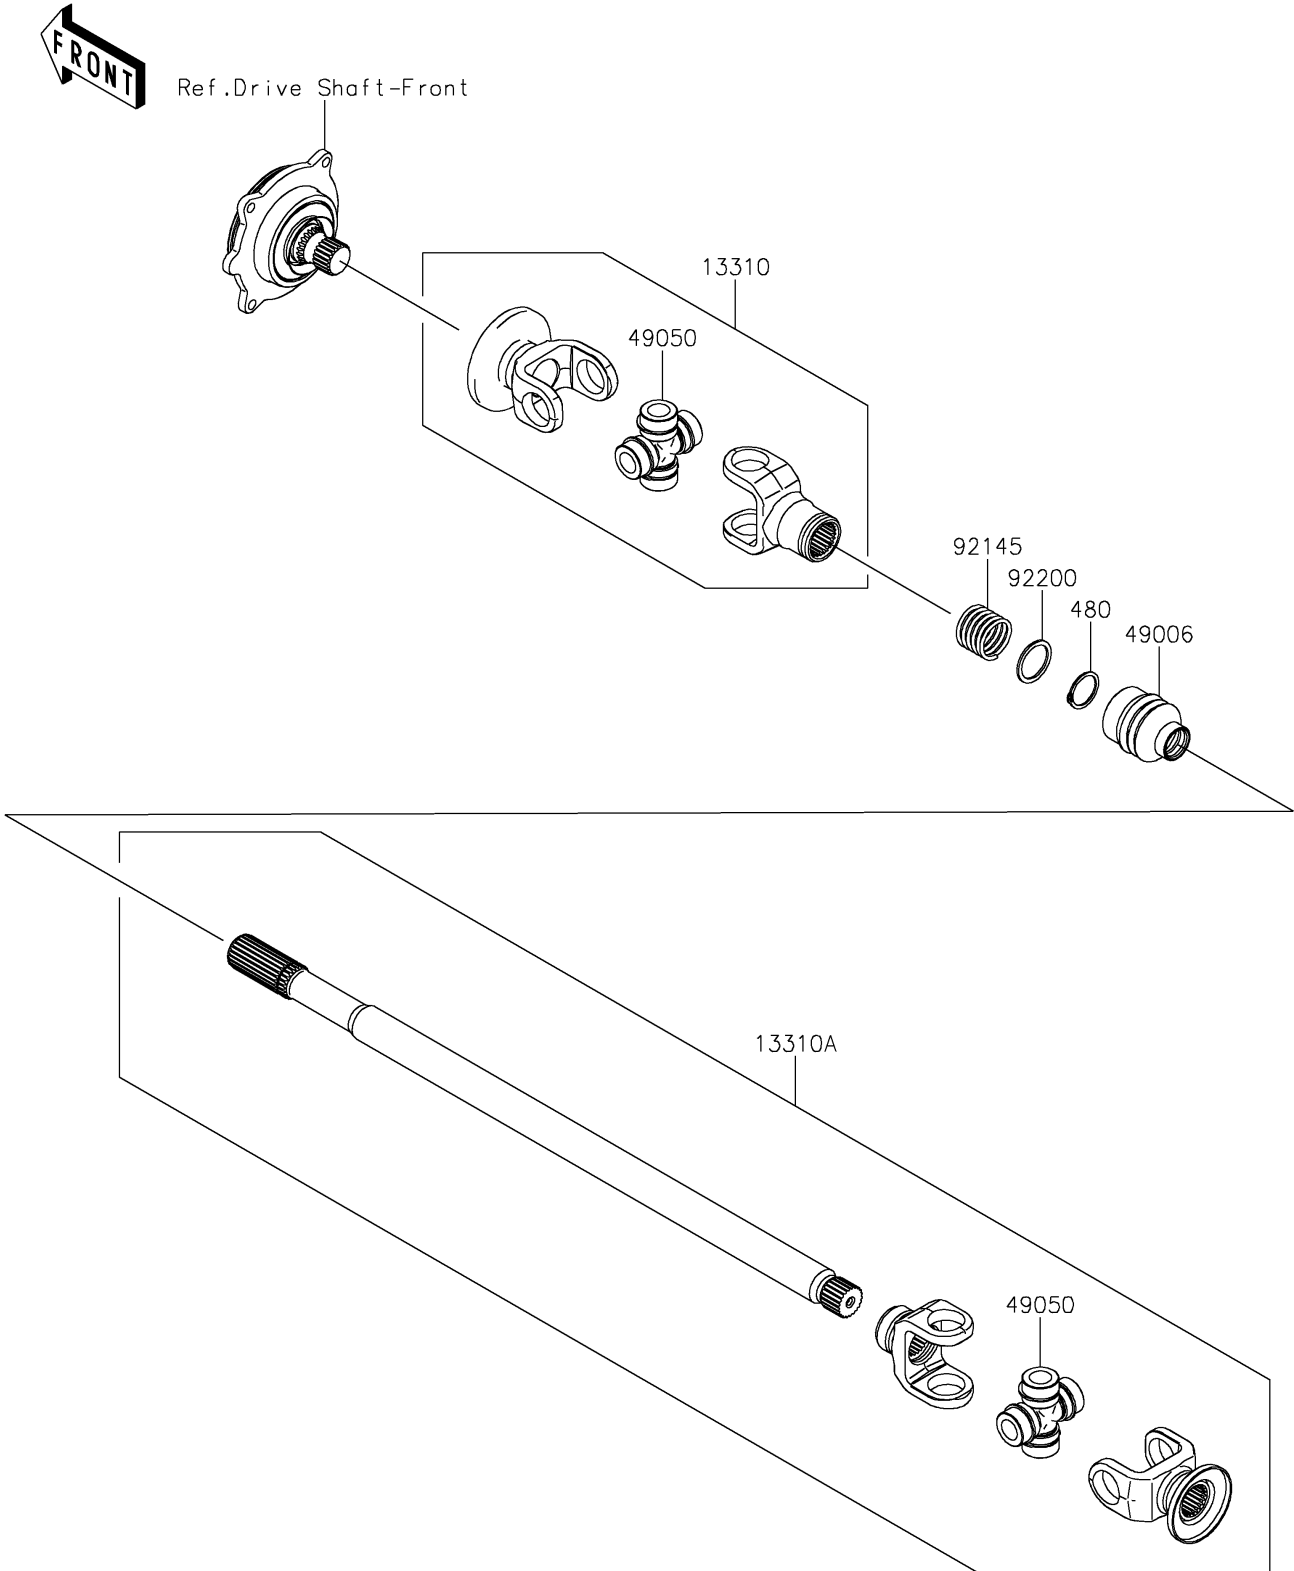

2021 TERYX4™ LE PARTS DIAGRAM

Drive Shaft-Propeller

E3135

2021 TERYX4™ LE PARTS LIST

Drive Shaft-Propeller

ITEM NAME	PART NUMBER	QUANTITY
SHAFT-ASSY,FRONT GEAR SIDE (Ref # 13310)	13310-0031	1
SHAFT-ASSY,FRONT ENG SIDE (Ref # 13310A)	13310-0032	1
BOOT,GEAR ASSY SIDE (Ref # 49006)	49006-0108	1
SPIDER (Ref # 49050)	49050-0034	2
SPRING (Ref # 92145)	92145-0823	1
WASHER,25X31X1.5 (Ref # 92200)	92200-0600	1
CIRCLIP-TYPE-C,24MM (Ref # 480)	480J2400	1