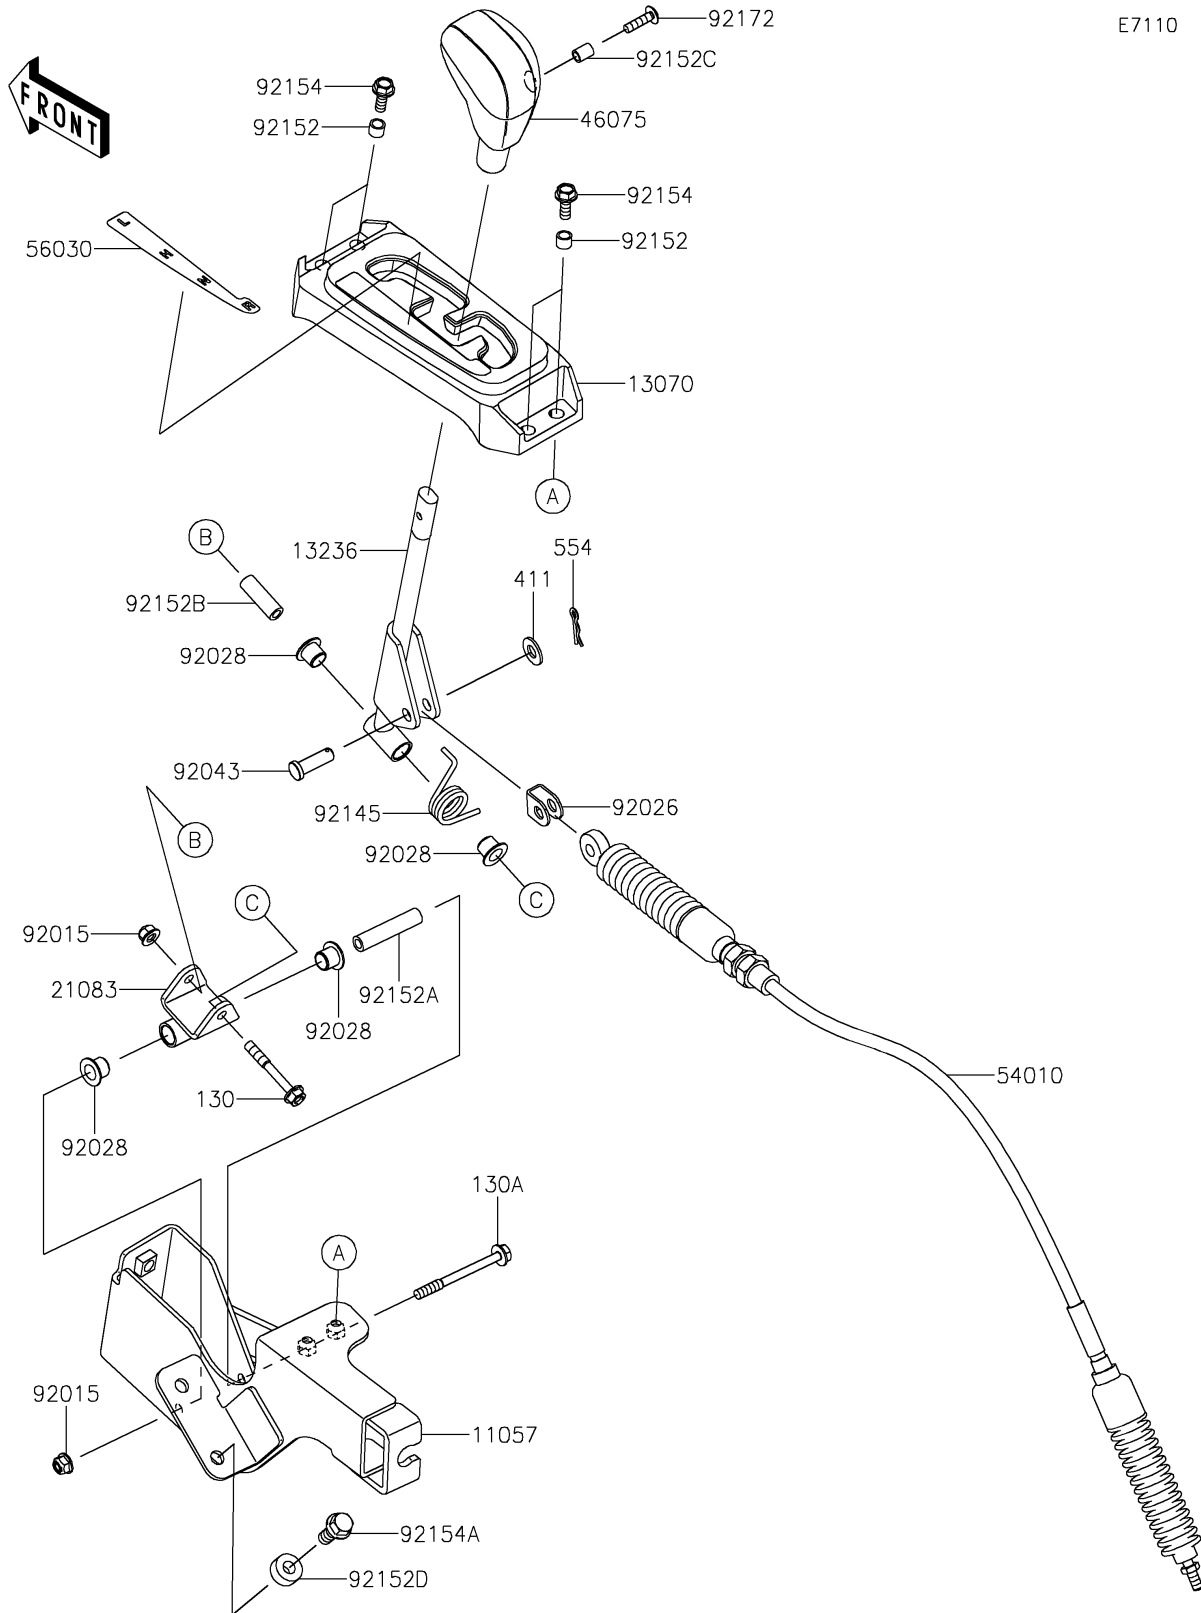

2021 TERYX4™ LE PARTS DIAGRAM

Control

E7110

2021 TERYX4™ LE PARTS LIST

Control

ITEM NAME	PART NUMBER	QUANTITY
BRACKET,SHIFT (Ref # 11057)	11057-1494	1
GUIDE,SHIFT GAUGE (Ref # 13070)	13070-0748	1
LEVER-COMP,SHIFT (Ref # 13236)	13236-0727	1
ARM (Ref # 21083)	21083-0710	1
GRIP (Ref # 46075)	46075-0569	1
CABLE,SHIFT (Ref # 54010)	54010-0619	1
LABEL,SHIFT POSITION (Ref # 56030)	56030-0849	1
NUT,LOCK,FLANGED,6MM (Ref # 92015)	92015-1675	2
SPACER (Ref # 92026)	92026-0074	1
BUSHING (Ref # 92028)	92028-1507	4
PIN (Ref # 92043)	92043-0053	1
SPRING (Ref # 92145)	92145-0832	1
COLLAR (Ref # 92152)	92152-1332	4
COLLAR,6.0X10X47 (Ref # 92152A)	92152-1517	1
COLLAR,6.0X10X30 (Ref # 92152B)	92152-1518	1
COLLAR,5.6X8X10.5 (Ref # 92152C)	92152-1545	1
COLLAR,8.2X18X8 (Ref # 92152D)	92152-1553	2
BOLT,FLANGED,6X16 (Ref # 92154)	92154-0887	4
BOLT,FLANGED,8X20 (Ref # 92154A)	92154-1104	2
SCREW,5X20 (Ref # 92172)	92172-2081	1
BOLT-FLANGED,6X45 (Ref # 130)	130CA0645	1
BOLT-FLANGED,6X65 (Ref # 130A)	130CA0665	1
WASHER-PLAIN,8MM (Ref # 411)	411AA0800	1
PIN-SNAP (Ref # 554)	554DA0800	1