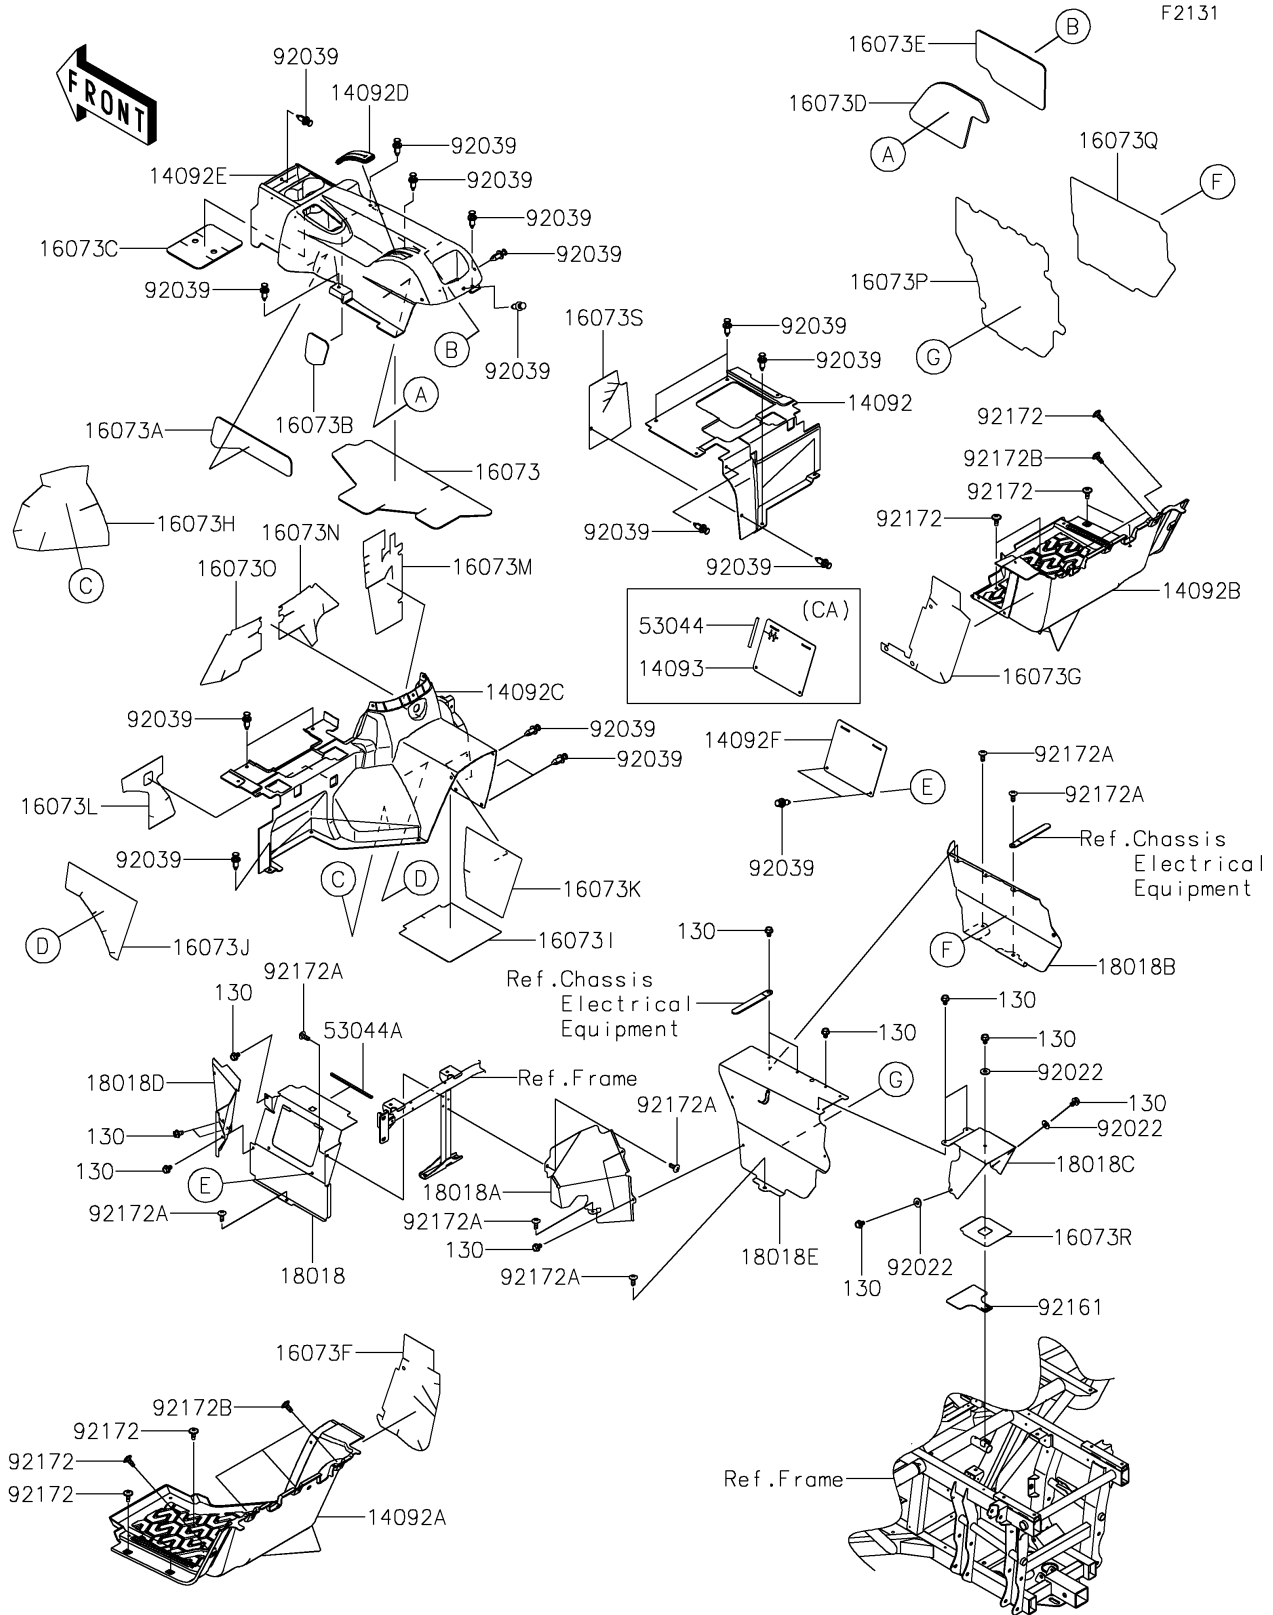

2021 TERYX4™ LE PARTS DIAGRAM

Frame Fittings(Rear)