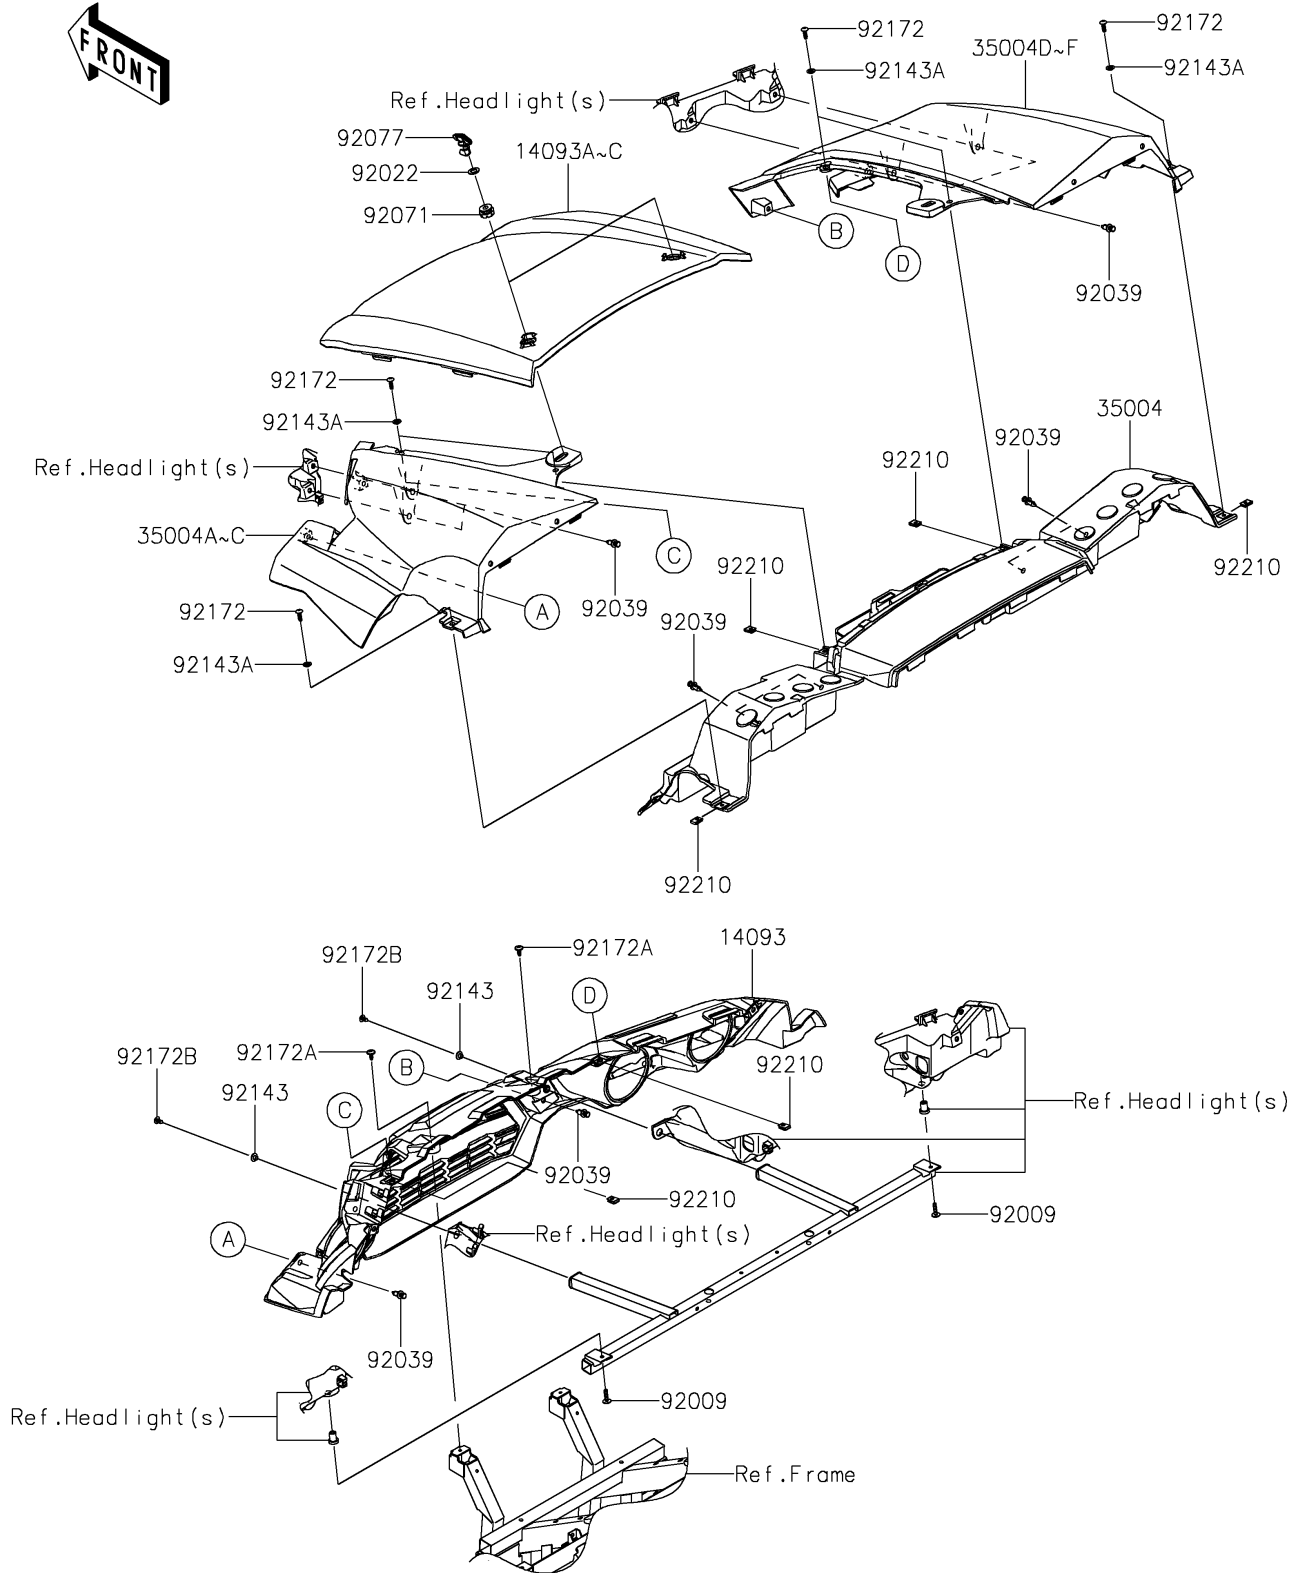

2021 TERYX4™ LE PARTS DIAGRAM

Front Fender(s)

F2171

2021 TERYX4™ LE PARTS LIST

Front Fender(s)

ITEM NAME	PART NUMBER	QUANTITY
COVER,FR GRILL (Ref # 14093)	14093-0202	1
COVER,HOOD,F.C.GRAY (Ref # 14093A)	14093-0211-66B	1
COVER,HOOD,EBONY (Ref # 14093B)	14093-0211-H8	1
COVER,HOOD,M.P.SILVER (Ref # 14093C)	14093-0211-IS	1
FENDER-FRONT,RR (Ref # 35004)	35004-0345	1
FENDER-FRONT,LH,F.C.GRAY (Ref # 35004A)	35004-0346-66B	1
FENDER-FRONT,LH,P.N.YELLOW (Ref # 35004B)	35004-0346-66N	1
FENDER-FRONT,LH,M.GRAYSTONE (Ref # 35004C)	35004-0346-HI	1
FENDER-FRONT,RH,F.C.GRAY (Ref # 35004D)	35004-0347-66B	1
FENDER-FRONT,RH,P.N.YELLOW (Ref # 35004E)	35004-0347-66N	1
FENDER-FRONT,RH,M.GRAYSTONE (Ref # 35004F)	35004-0347-HI	1
SCREW,6X25 (Ref # 92009)	92009-1465	2
WASHER,12.5X22X1.2 (Ref # 92022)	92022-072	2
RIVET (Ref # 92039)	92039-0776	12
GROMMET (Ref # 92071)	92071-0746	2
KNOB (Ref # 92077)	92077-0033	2
COLLAR (Ref # 92143)	92143-1057	2
COLLAR (Ref # 92143A)	92143-1087	6
SCREW,TAPPING,6X20 (Ref # 92172)	92172-0488	6
SCREW,6X16 (Ref # 92172A)	92172-0711	2
SCREW,TAPPING,6X16 (Ref # 92172B)	92172-0739	2
NUT,LEAF SPRING,6MM (Ref # 92210)	92210-0624	6