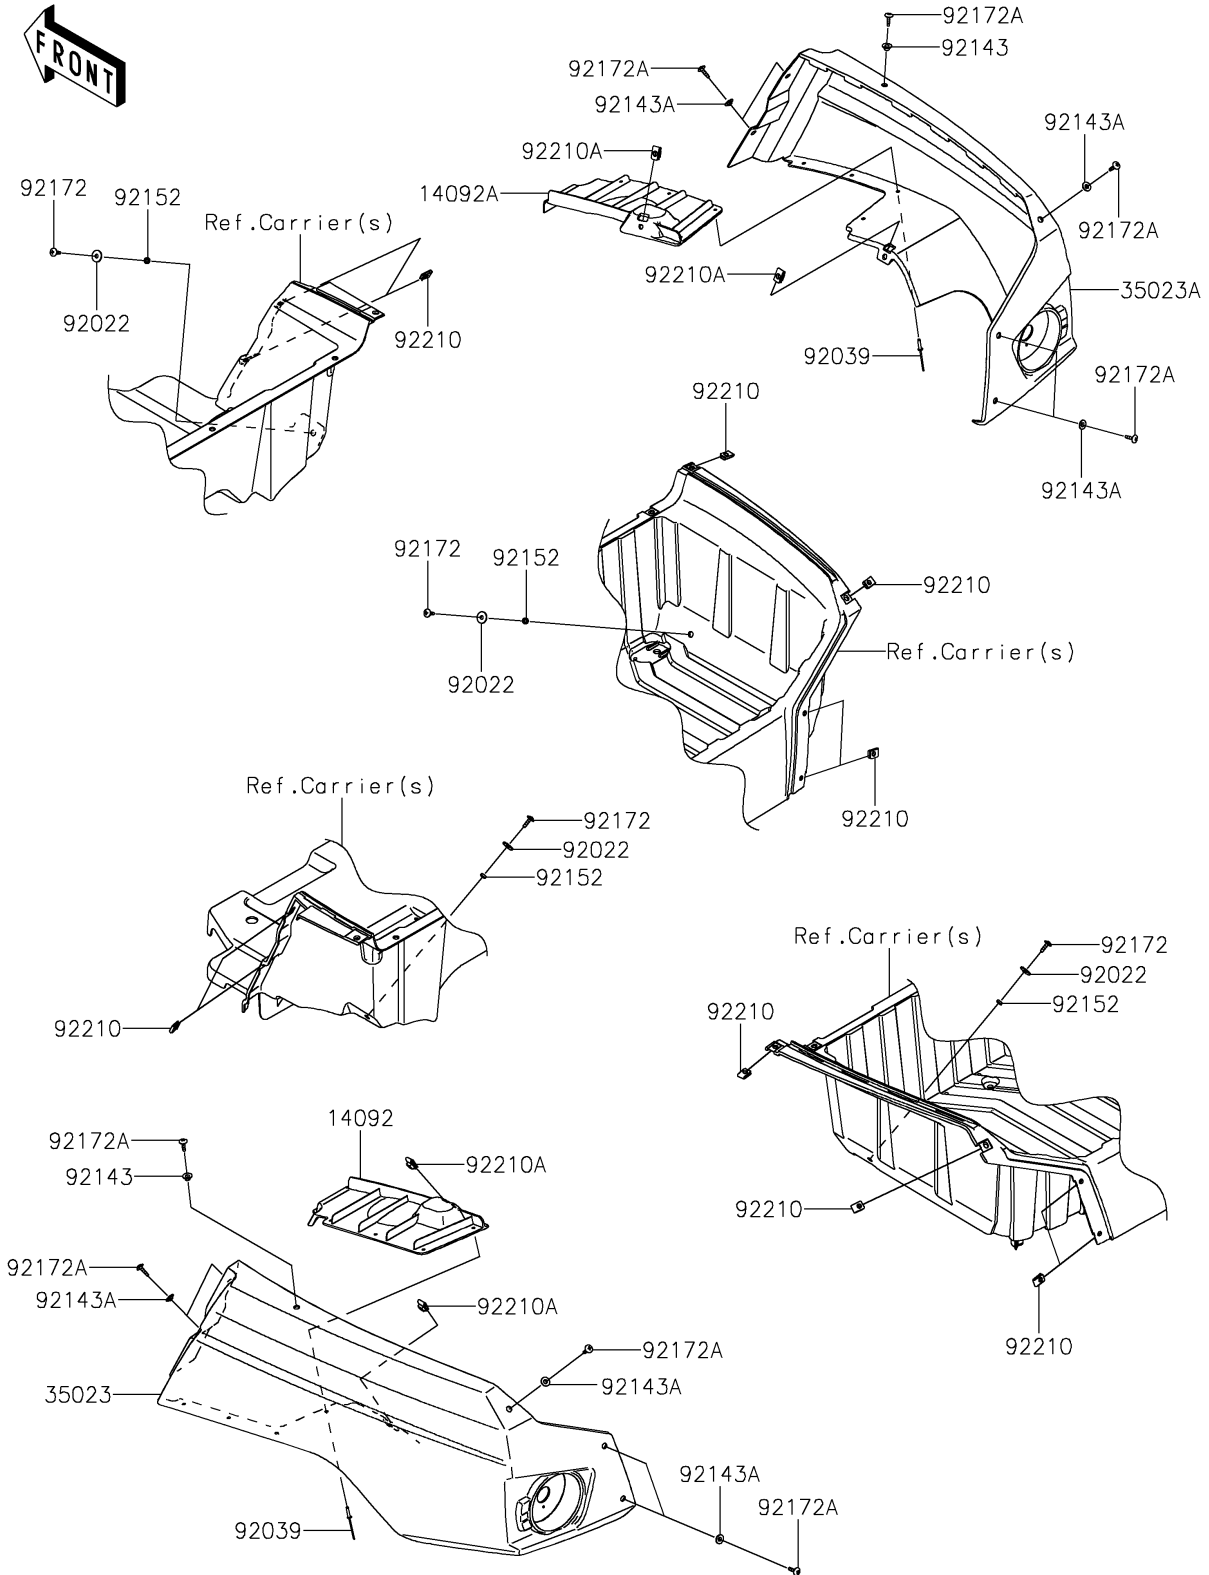

2021 TERYX4™ LE PARTS DIAGRAM

Rear Fender(s)

F2172

2021 TERYX4™ LE PARTS LIST

Rear Fender(s)

ITEM NAME	PART NUMBER	QUANTITY
COVER,INNER,LH (Ref # 14092)	14092-0863	1
COVER,INNER,RH (Ref # 14092A)	14092-0864	1
FENDER-REAR,LH,S.BLACK (Ref # 35023)	35023-0307-839	1
FENDER-REAR,RH,S.BLACK (Ref # 35023A)	35023-0308-839	1
WASHER,6.5X20X1.6,BLACK (Ref # 92022)	92022-1346	4
RIVET,5X23.3 (Ref # 92039)	92039-0769	8
COLLAR (Ref # 92143)	92143-1057	2
COLLAR (Ref # 92143A)	92143-1087	10
COLLAR,6.3X10X3 (Ref # 92152)	92152-1834	4
SCREW,6X18 (Ref # 92172)	92172-0002	4
SCREW,TAPPING,6X20 (Ref # 92172A)	92172-0488	12
NUT,LEAF SPRING,6MM (Ref # 92210)	92210-0624	12
NUT,6MM (Ref # 92210A)	92210-0891	4