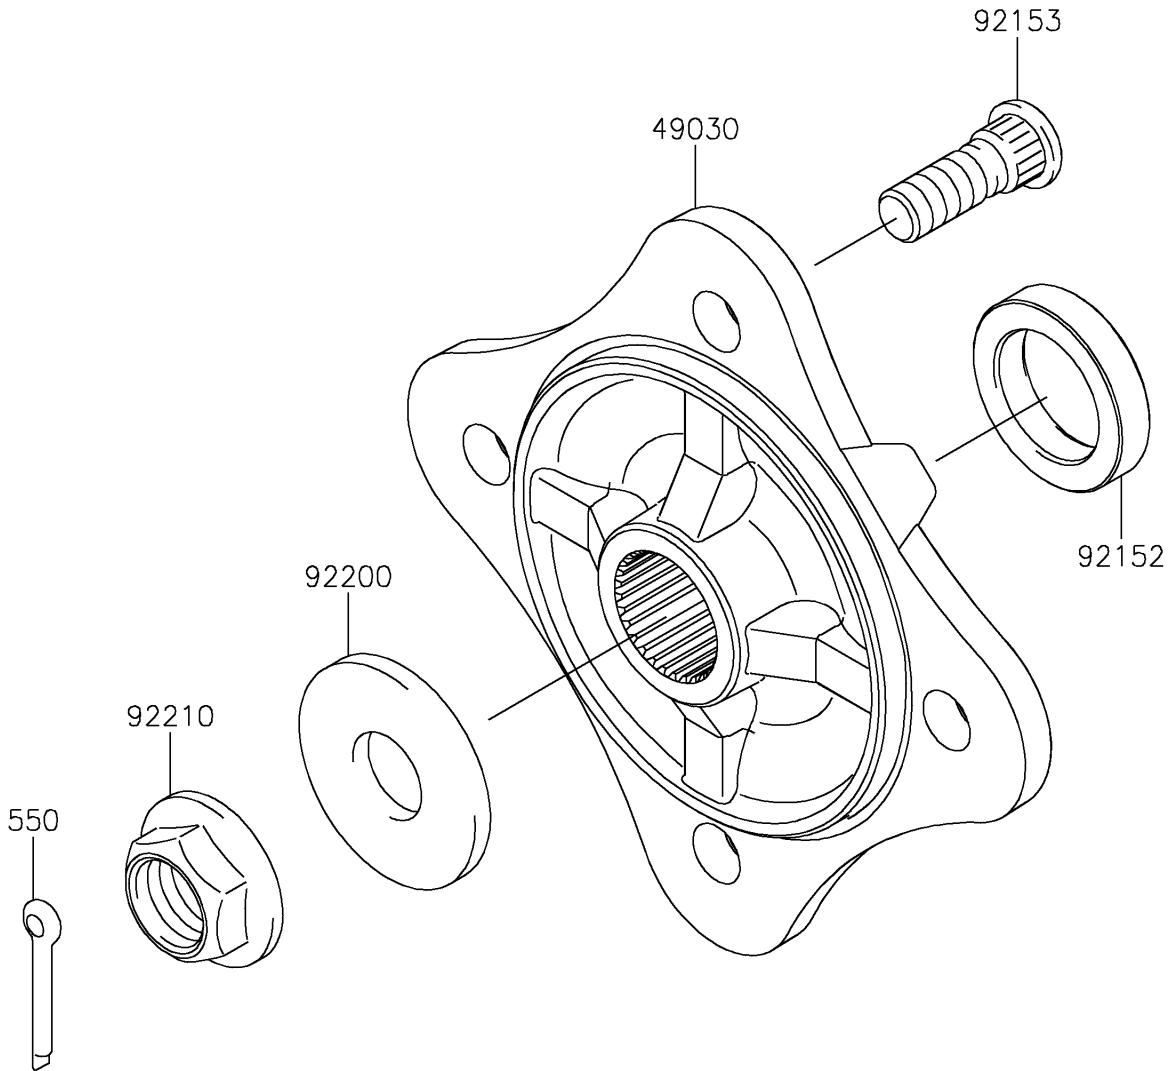

2021 TERYX4™ LE PARTS DIAGRAM

Rear Hubs/Brakes

F2240

2021 TERYX4™ LE PARTS LIST

Rear Hubs/Brakes

ITEM NAME	PART NUMBER	QUANTITY
HUB,RR (Ref # 49030)	49030-0563	2
COLLAR,30.1X44X9 (Ref # 92152)	92152-1700	2
BOLT,12MM (Ref # 92153)	92153-1915	8
WASHER,20.3X52.0X4.5 (Ref # 92200)	92200-1739	2
NUT,FLANGED,20MM (Ref # 92210)	92210-2093	2
PIN-COTTER,4.0X30 (Ref # 550)	550AA4030	2