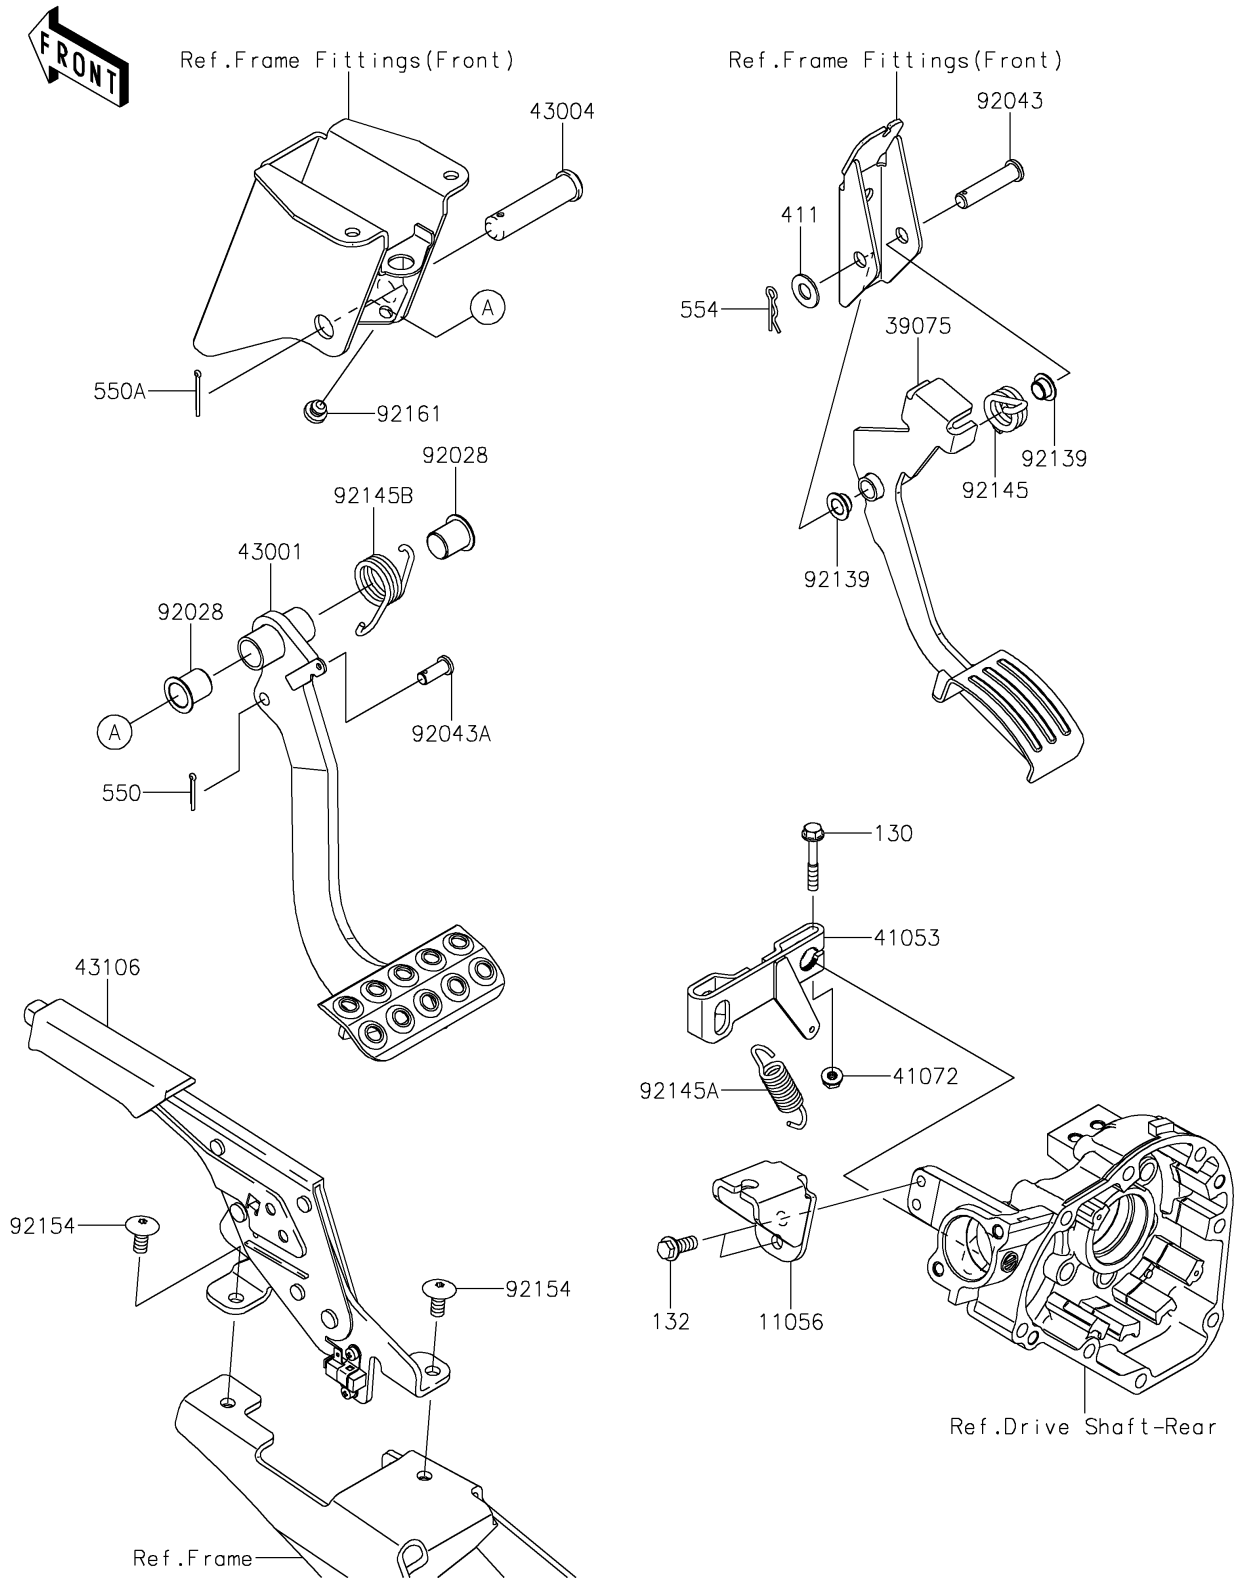

2021 TERYX4™ LE PARTS DIAGRAM

Brake Pedal/Throttle Lever

F2260

2021 TERYX4™ LE PARTS LIST

Brake Pedal/Throttle Lever

ITEM NAME	PART NUMBER	QUANTITY
BRACKET (Ref # 11056)	11056-2267	1
LEVER-THROTTLE (Ref # 39075)	39075-0019	1
LEVER-BRAKE CAM (Ref # 41053)	41053-0023	1
NUT,6MM (Ref # 41072)	41072-007	1
LEVER-BRAKE,PEDAL (Ref # 43001)	43001-0739	1
SHAFT-BRAKE (Ref # 43004)	43004-1128	1
LEVER-ASSY-PARKING BRAKE (Ref # 43106)	43106-0005	1
BUSHING (Ref # 92028)	92028-1571	2
PIN,10X42.5 (Ref # 92043)	92043-0707	1
PIN (Ref # 92043A)	92043-1039	1
BUSHING (Ref # 92139)	92139-0230	2
SPRING,THROTTLE (Ref # 92145)	92145-0831	1
SPRING,BRAKE CAM LEVER (Ref # 92145A)	92145-0880	1
SPRING,BRAKE PEDAL RETURN (Ref # 92145B)	92145-1615	1
BOLT-FLANGED,8X18 (Ref # 92154)	92154-2692	2
DAMPER (Ref # 92161)	92161-1084	1
BOLT-FLANGED,6X40 (Ref # 130)	130CA0640	1
BOLT-FLANGED-SMALL,8X20 (Ref # 132)	132BA0820	2
WASHER-PLAIN,10MM (Ref # 411)	411AA1000	1
PIN-COTTER,2.5X18 (Ref # 550)	550AA2518	1
PIN-COTTER,2.5X25 (Ref # 550A)	550AA2525	1
PIN-SNAP,10MM (Ref # 554)	554DA1000	1