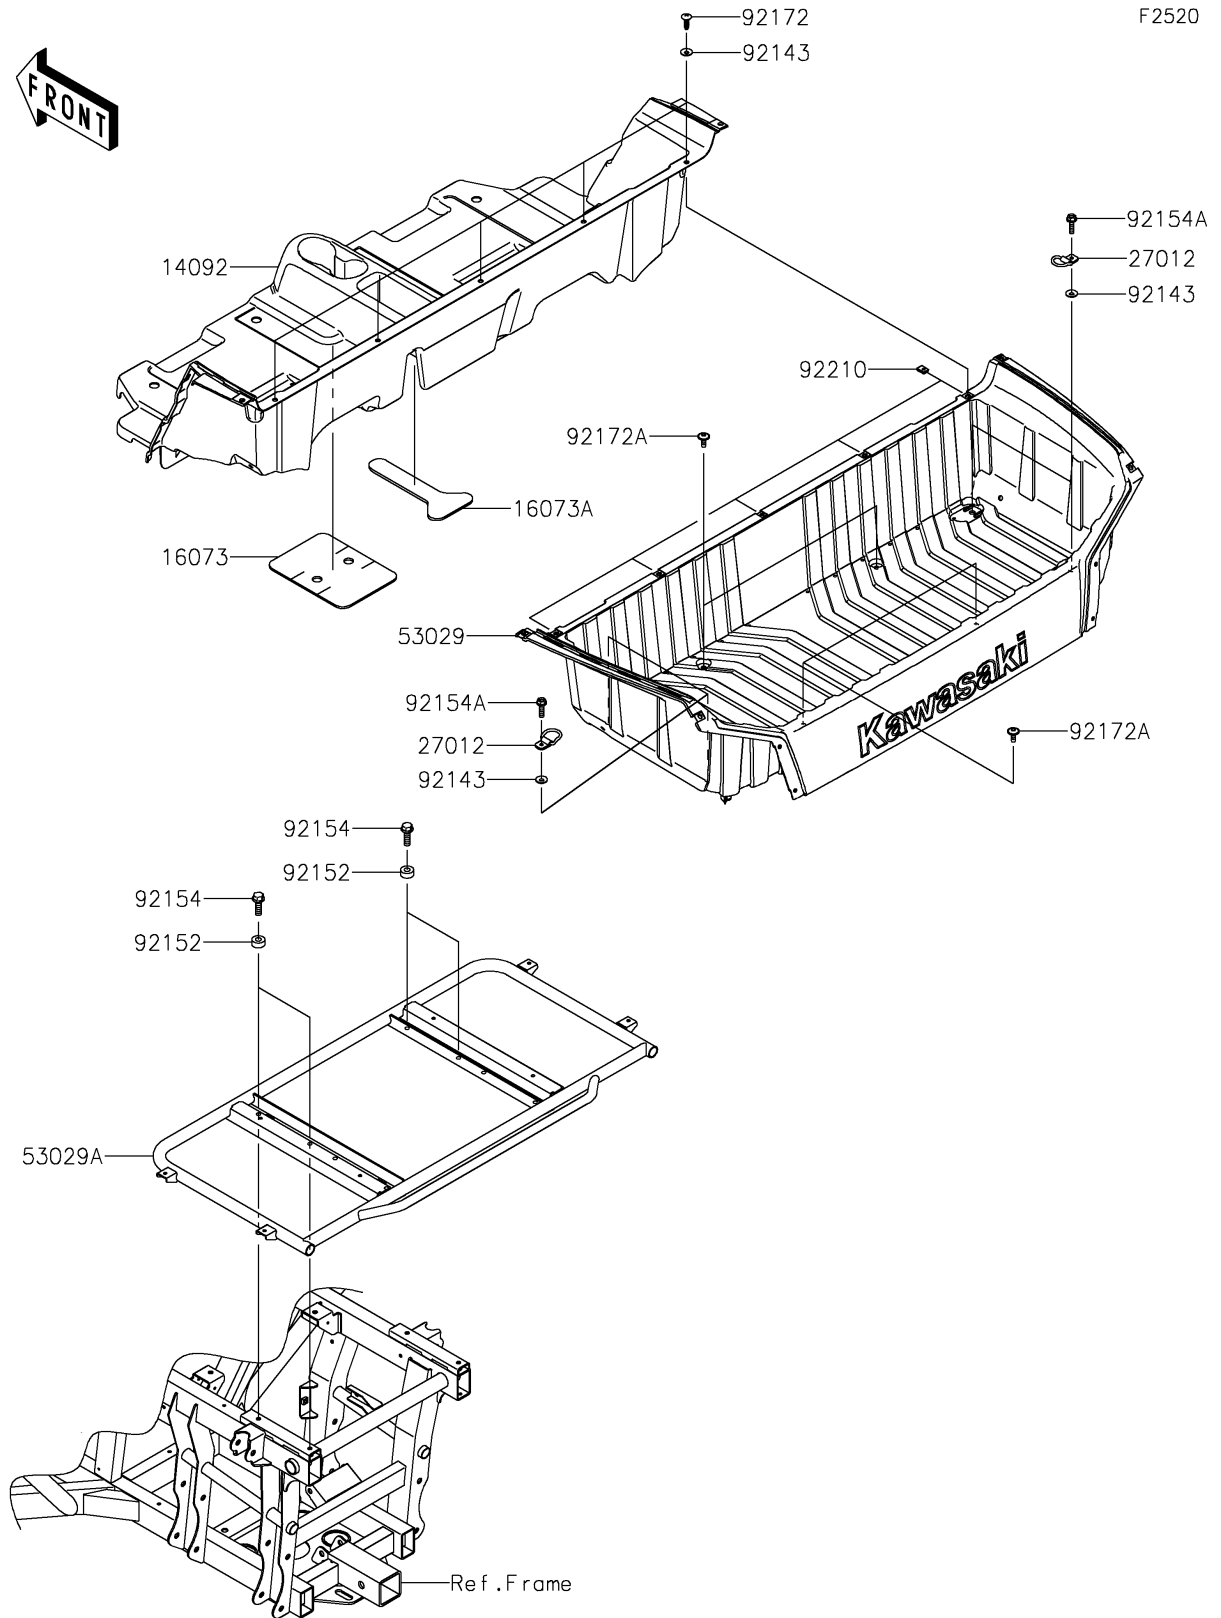

2021 TERYX4™ LE CAMO PARTS DIAGRAM

Carrier(s)

2021 TERYX4™ LE CAMO PARTS LIST

Carrier(s)

ITEM NAME	PART NUMBER	QUANTITY
COVER,RR CONSOLE (Ref # 14092)	14092-1057	1
INSULATOR,CENTER CONSOLE (Ref # 16073)	16073-0803	1
INSULATOR (Ref # 16073A)	16073-0842	1
HOOK (Ref # 27012)	27012-0783	4
CARRIER (Ref # 53029)	53029-0309	1
CARRIER (Ref # 53029A)	53029-0352	1
COLLAR (Ref # 92143)	92143-1087	9
COLLAR,8.2X18X8 (Ref # 92152)	92152-1553	4
BOLT,FLANGED,8X25 (Ref # 92154)	92154-1302	4
BOLT,FLANGED,6X22 (Ref # 92154A)	92154-1356	4
SCREW,TAPPING,6X20 (Ref # 92172)	92172-0488	5
SCREW,6X16 (Ref # 92172A)	92172-0711	4
NUT,LEAF SPRING,6MM (Ref # 92210)	92210-0624	5