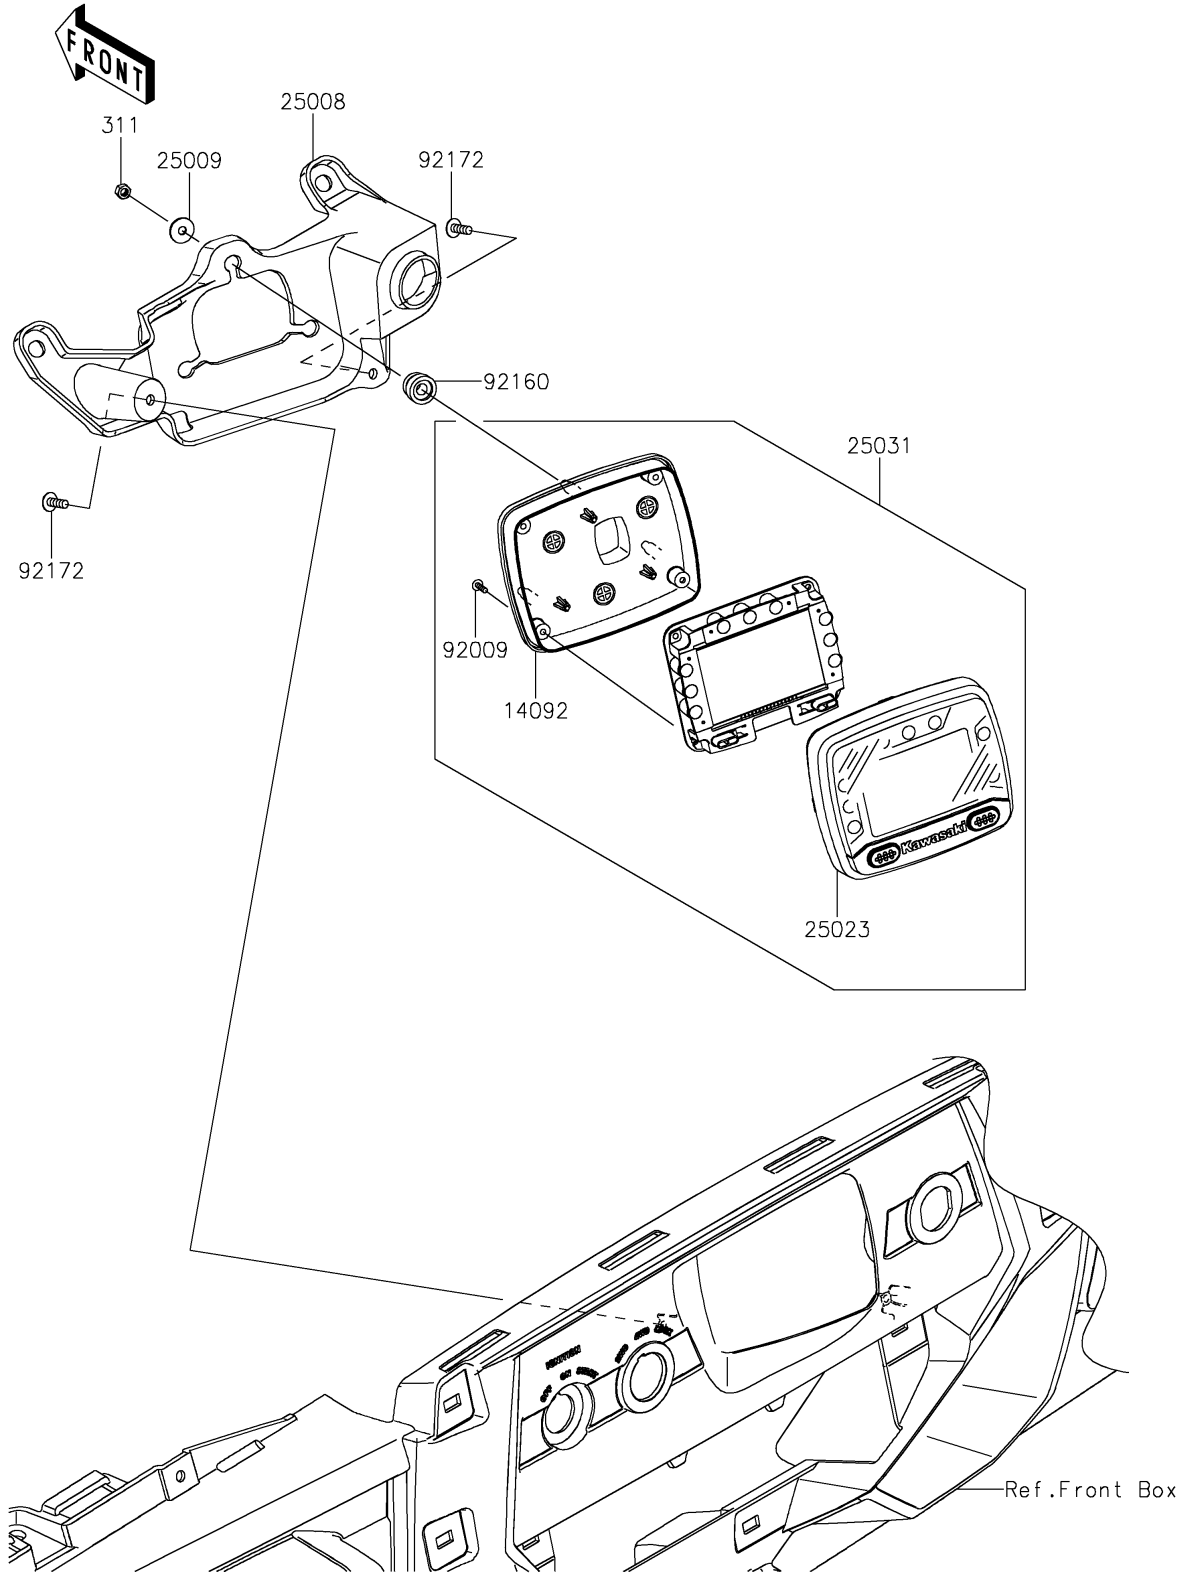

# 2021 TERYX4™ LE PARTS DIAGRAM

Meter(s)

F2530

## 2021 TERYX4™ LE PARTS LIST

Meter(s)

ITEM NAME	PART NUMBER	QUANTITY
COVER,METER,LWR (Ref # 14092)	14092-0834	1
BRACKET-METER (Ref # 25008)	25008-0043	1
WASHER,5.2X16X1.2 (Ref # 25009)	25009-004	3
COVER-METER CASE,UPP (Ref # 25023)	25023-0075	1
METER-ASSY,LCD (Ref # 25031)	25031-0692	1
SCREW,TAPPING,3X12 (Ref # 92009)	92009-1255	4
DAMPER (Ref # 92160)	92160-1460	3
SCREW,TAPPING,5X14 (Ref # 92172)	92172-0265	2
NUT-HEX,5MM (Ref # 311)	311AB0500	3