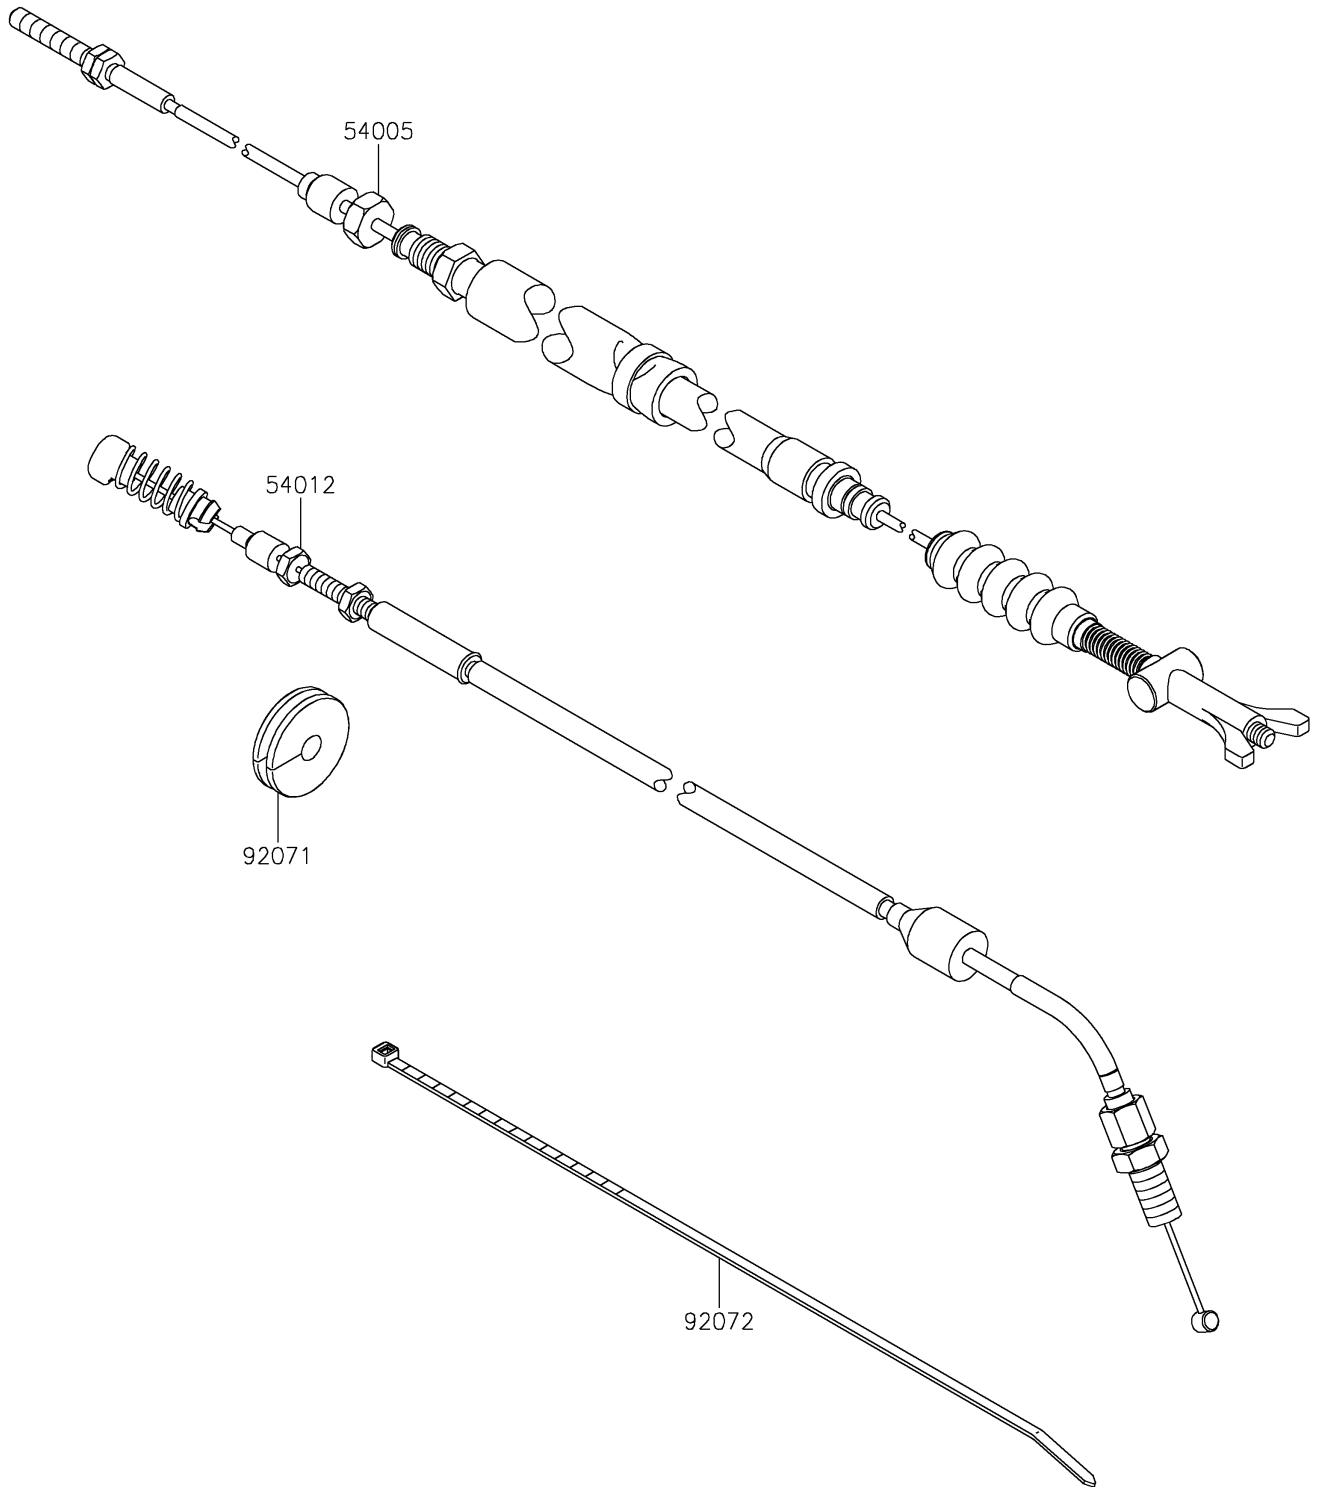

2021 TERYX4™ LE PARTS DIAGRAM

Cables

F2540

2021 TERYX4™ LE PARTS LIST

Cables

ITEM NAME	PART NUMBER	QUANTITY
CABLE-BRAKE (Ref # 54005)	54005-0042	1
CABLE-THROTTLE (Ref # 54012)	54012-0700	1
GROMMET (Ref # 92071)	92071-1136	1
BAND,L=292.1 (Ref # 92072)	92072-3509	1