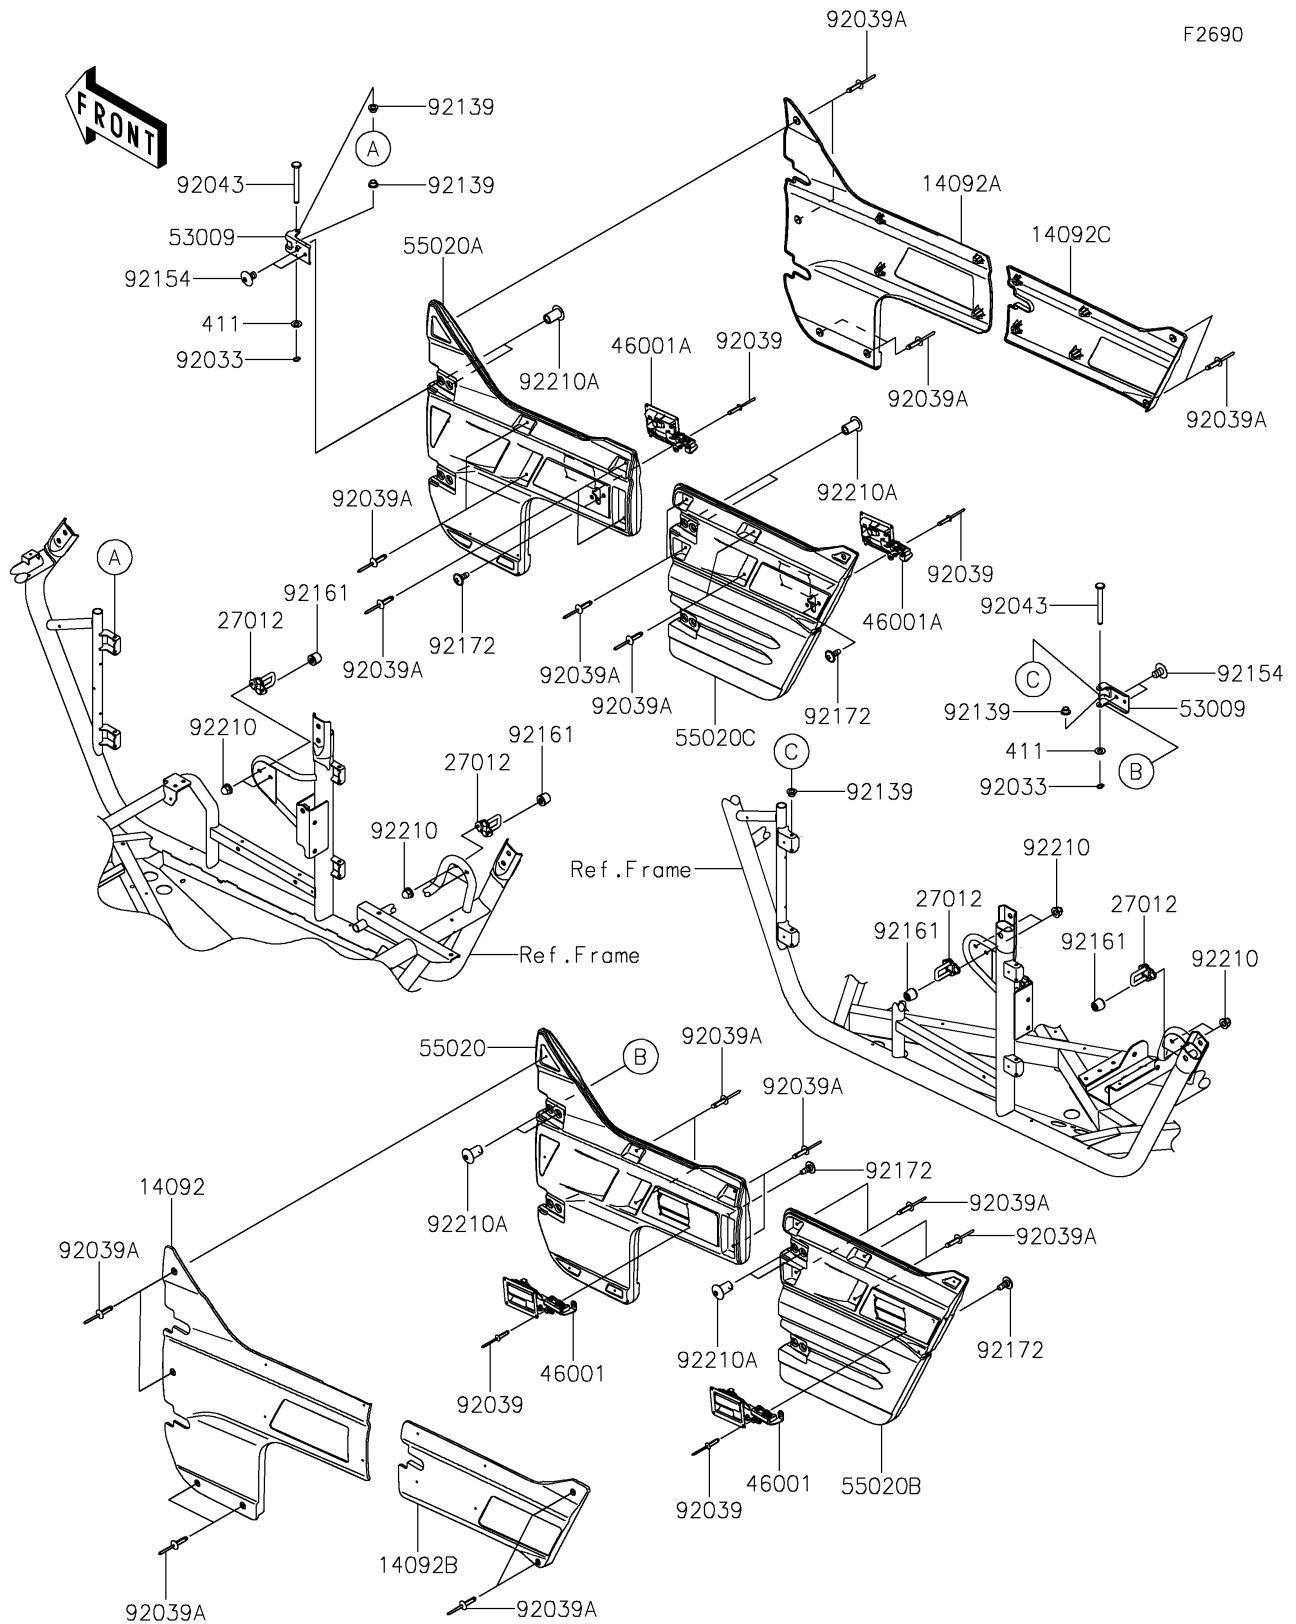

2021 TERYX4™ LE PARTS DIAGRAM

Door

F2690

2021 TERYX4™ LE PARTS LIST

Door

| ITEM NAME | PART NUMBER | QUANTITY |
|---|----------------|----------|
| COVER,SIDE GUARD,FR,LH,S.BLACK (Ref # 14092) | 14092-0748-839 | 1 |
| COVER,SIDE GUARD,FR,RH,S.BLACK (Ref # 14092A) | 14092-0749-839 | 1 |
| COVER,SIDE GUARD,RR,LH,S.BLACK (Ref # 14092B) | 14092-0751-839 | 1 |
| COVER,SIDE GUARD,RR,RH,S.BLACK (Ref # 14092C) | 14092-0752-839 | 1 |
| HOOK (Ref # 27012) | 27012-0705 | 4 |
| HANDLE-ASSY,SIDE GUARD,LH (Ref # 46001) | 46001-0556 | 2 |
| HANDLE-ASSY,SIDE GUARD,RH (Ref # 46001A) | 46001-0557 | 2 |
| HINGE (Ref # 53009) | 53009-0303 | 8 |
| GUARD,SIDE,FR,LH (Ref # 55020) | 55020-0737 | 1 |
| GUARD,SIDE,FR,RH (Ref # 55020A) | 55020-0738 | 1 |
| GUARD,SIDE,RR,LH (Ref # 55020B) | 55020-0739 | 1 |
| GUARD,SIDE,RR,RH (Ref # 55020C) | 55020-0740 | 1 |
| RING-SNAP (Ref # 92033) | 92033-0719 | 8 |
| RIVET,4.0X17.5 (Ref # 92039) | 92039-0703 | 16 |
| RIVET,5X23.3 (Ref # 92039A) | 92039-0769 | 28 |
| PIN,6X56 (Ref # 92043) | 92043-0743 | 8 |
| BUSHING,6X8X6 (Ref # 92139) | 92139-0709 | 16 |
| BOLT,TORX,8X13 (Ref # 92154) | 92154-1911 | 16 |
| DAMPER,9X28X24.3 (Ref # 92161) | 92161-1456 | 4 |
| SCREW,6X16 (Ref # 92172) | 92172-0711 | 8 |
| NUT,CAP,6MM (Ref # 92210) | 92210-0003 | 8 |
| NUT,TORX,8MM (Ref # 92210A) | 92210-1442 | 16 |
| WASHER-PLAIN,6MM (Ref # 411) | 411AB0600 | 8 |