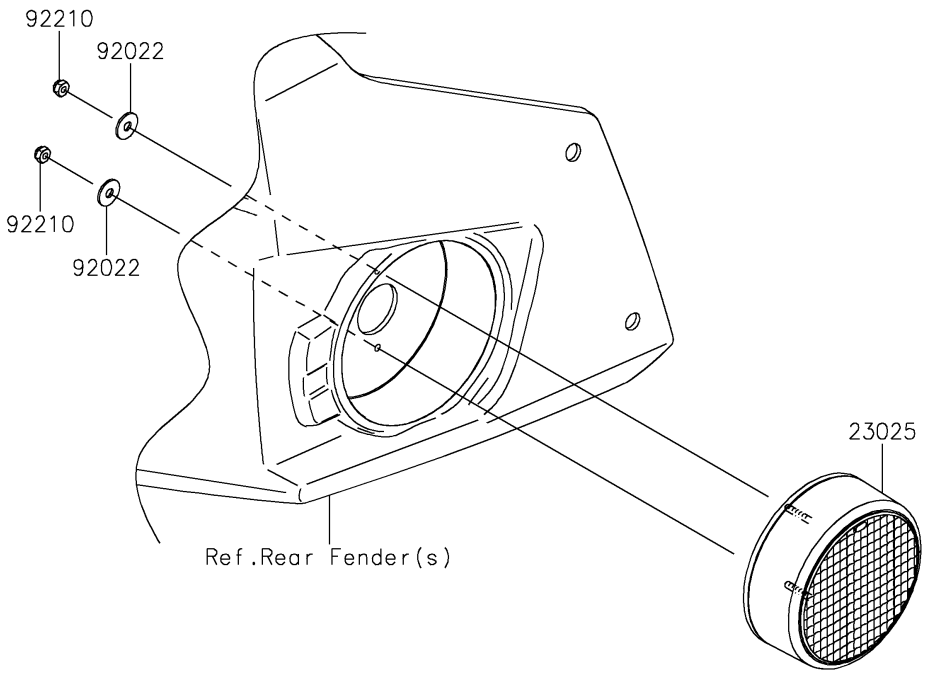

2021 TERYX4™ LE PARTS DIAGRAM

Taillight(s)

F2720

2021 TERYX4™ LE PARTS LIST

Taillight(s)

ITEM NAME	PART NUMBER	QUANTITY
LAMP-TAIL (Ref # 23025)	23025-0364	2
WASHER,4.3X12.5X1 (Ref # 92022)	92022-1949	4
NUT (Ref # 92210)	92210-0722	4