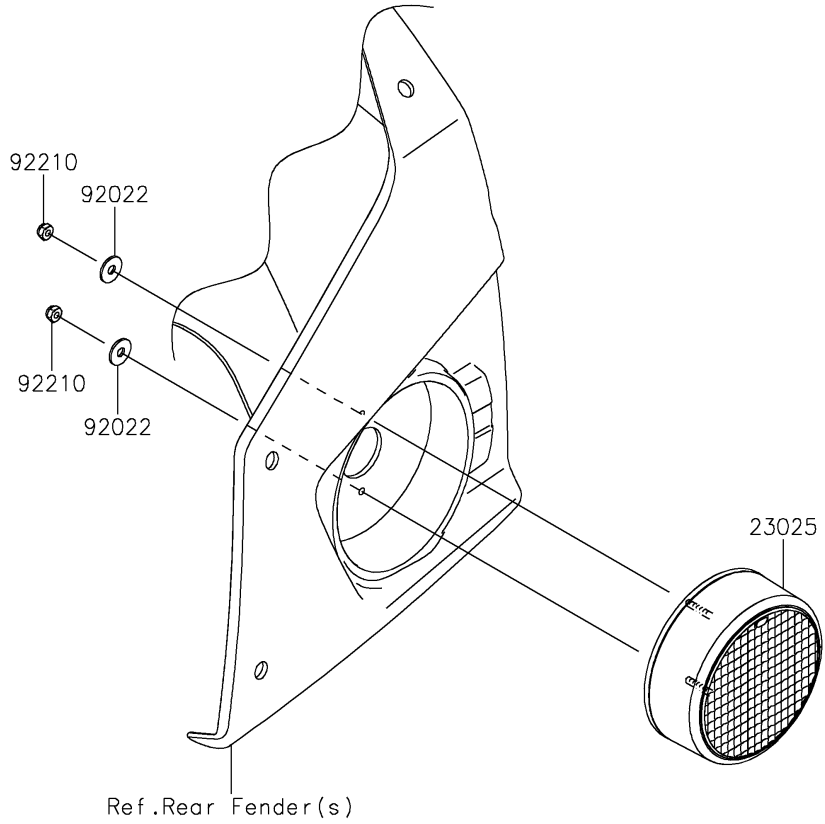

2021 TERYX4™ LE PARTS DIAGRAM

Taillight(s)

F2720

2021 TERYX4™ LE PARTS LIST

Taillight(s)

ITEM NAME	PART NUMBER	QUANTITY
LAMP-TAIL (Ref # 23025)	23025-0364	2
WASHER,4.3X12.5X1 (Ref # 92022)	92022-1949	4
NUT (Ref # 92210)	92210-0722	4