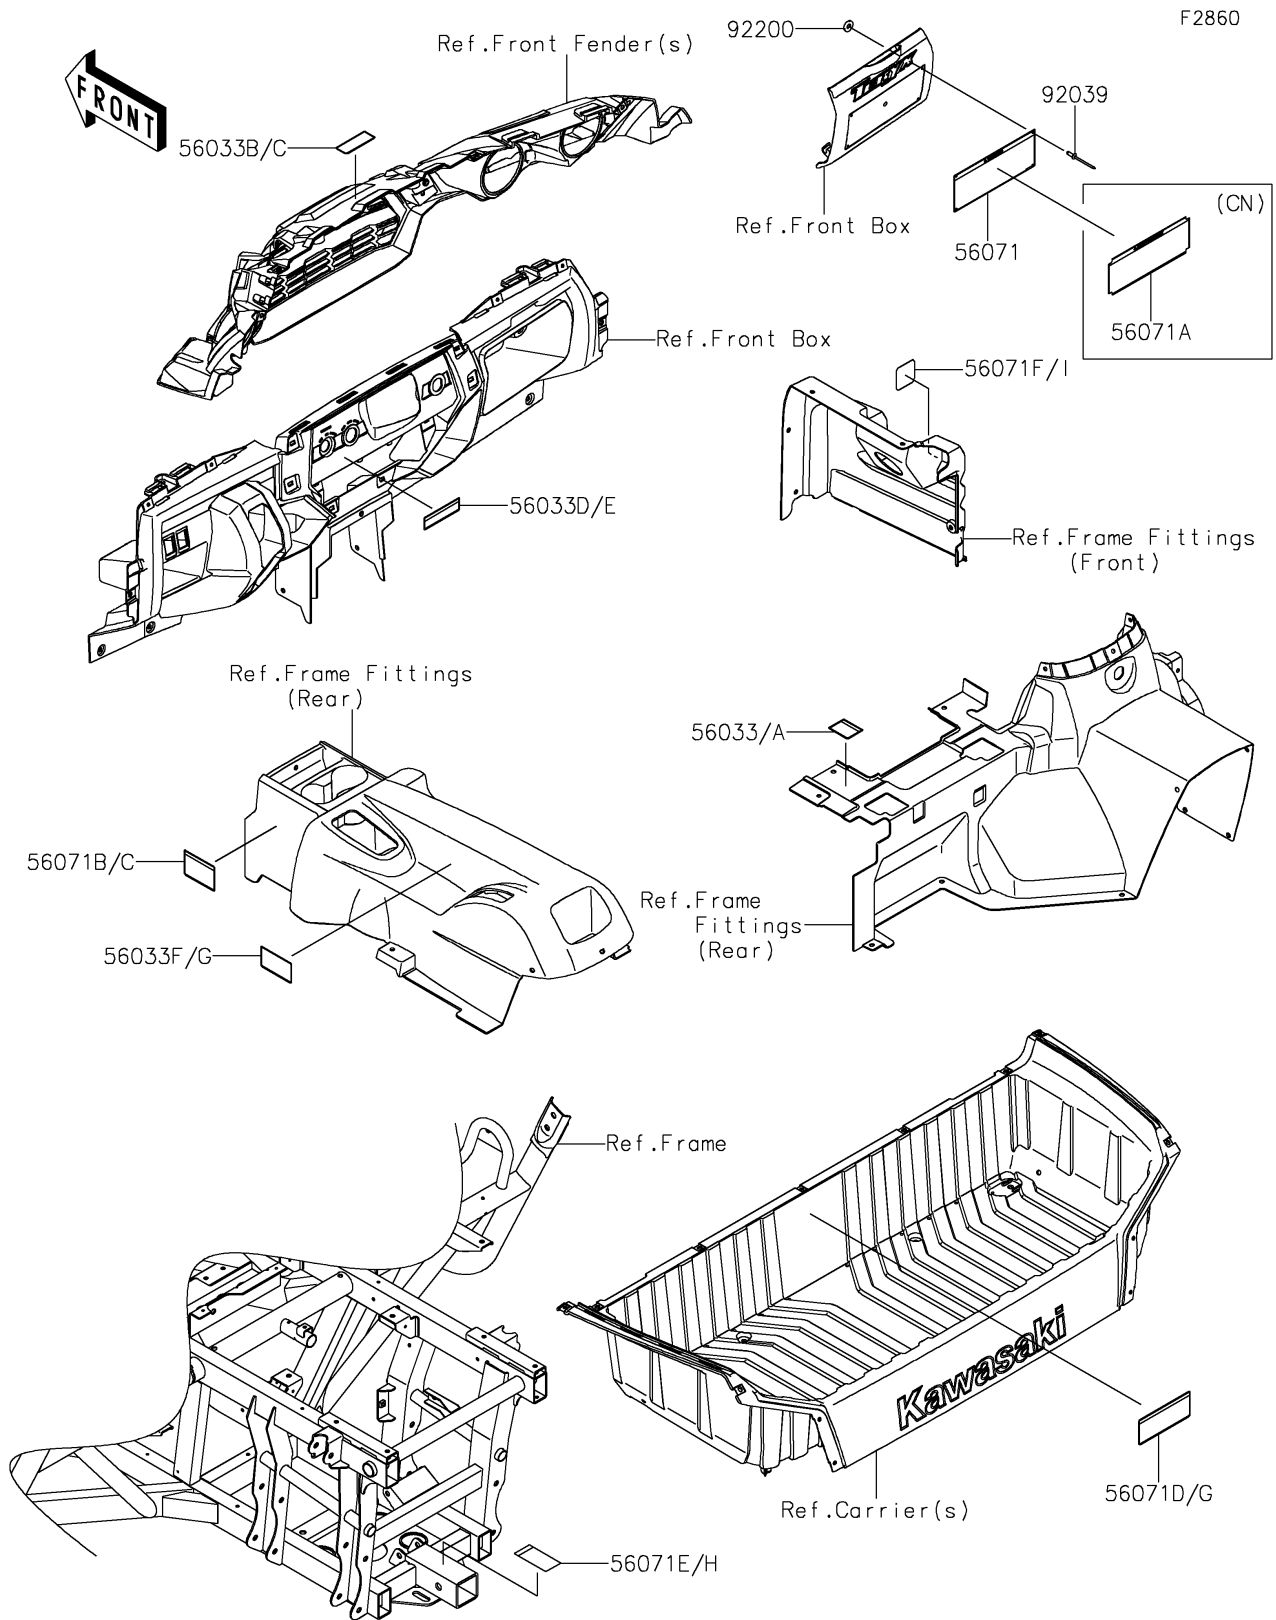

# 2021 TERYX4™ LE PARTS DIAGRAM

Labels

## 2021 TERYX4™ LE PARTS LIST

### Labels

ITEM NAME	PART NUMBER	QUANTITY
LABEL-MANUAL,OIL MAINTENANCE (Ref # 56033)	56033-0372	1
LABEL-MANUAL,OIL MAINTENANCE (Ref # 56033A)	56033-0373	1
LABEL-MANUAL,AIR CLEANER (Ref # 56033B)	56033-0724	1
LABEL-MANUAL,AIR CLEANER (Ref # 56033C)	56033-0731	1
LABEL-MANUAL,SHIFT NOTICE (Ref # 56033D)	56033-0822	1
LABEL-MANUAL,SHIFT NOTICE (Ref # 56033E)	56033-0826	1
LABEL-MANUAL,DRIVE BELT (Ref # 56033F)	56033-0996	1
LABEL-MANUAL,DRIVE BELT (Ref # 56033G)	56033-1000	1
LABEL-WARNING (Ref # 56071)	56071-0500	1
LABEL-WARNING,GENERAL (Ref # 56071A)	56071-0501	1
LABEL-WARNING,TIRE (Ref # 56071B)	56071-0573	1
LABEL-WARNING,TIRE (Ref # 56071C)	56071-0574	1
LABEL-WARNING,CARGO (Ref # 56071D)	56071-0584	1
LABEL-WARNING,TRAILER HITCH (Ref # 56071E)	56071-0586	1
LABEL-WARNING,GASOLINE (Ref # 56071F)	56071-0588	1
LABEL-WARNING,CARGO (Ref # 56071G)	56071-0589	1
LABEL-WARNING,TRAILER HITCH (Ref # 56071H)	56071-0591	1
LABEL-WARNING,GASOLINE (Ref # 56071I)	56071-0593	1
RIVET,3.2X8 (Ref # 92039)	92039-3763	4
WASHER,3.5X8X1 (Ref # 92200)	92200-1251	4