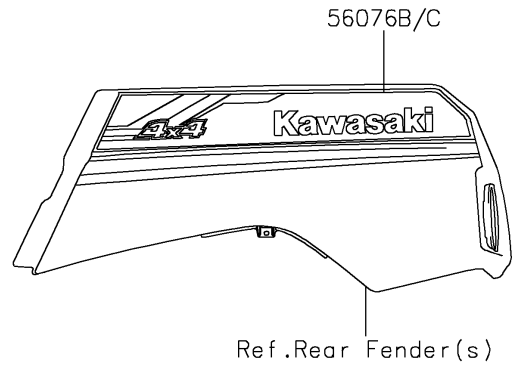

2021 TERYX4™ LE PARTS DIAGRAM

Decals(Gray)(GMFAN/GMFAL)

F2861B

2021 TERYX4™ LE PARTS LIST

Decals(Gray)(GMFAN/GMFAL)

ITEM NAME	PART NUMBER	QUANTITY
MARK,FR FENDER,K (Ref # 56054)	56054-2265	1
PATTERN,FR FENDER,LH (Ref # 56075)	56075-7988	1
PATTERN,FR FENDER,RH (Ref # 56075A)	56075-7989	1
PATTERN,SIDE GUARD,LH,UPP (Ref # 56075B)	56075-7990	1
PATTERN,SIDE GUARD,LH,CNT (Ref # 56075C)	56075-7991	1
PATTERN,SIDE GUARD,LH,LWR (Ref # 56075D)	56075-7992	1
PATTERN,SIDE GUARD,RH,UPP (Ref # 56075E)	56075-7993	1
PATTERN,SIDE GUARD,RH,CNT (Ref # 56075F)	56075-7994	1
PATTERN,SIDE GUARD,RH,LWR (Ref # 56075G)	56075-7995	1
PATTERN,DOOR COVER,LH,FR,UPP (Ref # 56075H)	56075-7996	1
PATTERN,DOOR COVER,LH,FR,LWR (Ref # 56075I)	56075-7997	1
PATTERN,DOOR COVER,RH,FR,UPP (Ref # 56075J)	56075-7998	1
PATTERN,DOOR COVER,RH,FR,LWR (Ref # 56075K)	56075-7999	1
PATTERN,DOOR COVER,LH,RR (Ref # 56076)	56076-0001	1
PATTERN,DOOR COVER,RH,RR (Ref # 56076A)	56076-0002	1
PATTERN,RR FENDER,LH (Ref # 56076B)	56076-0003	1
PATTERN,RR FENDER,RH (Ref # 56076C)	56076-0004	1