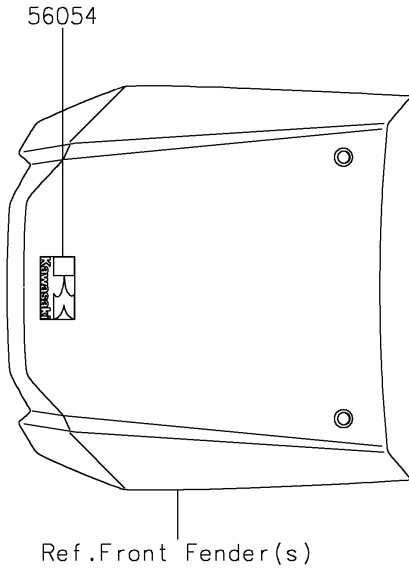

2021 TERYX4™ LE PARTS DIAGRAM

Decals(Gray)(GMFAN/GMFAL)

F2861B

2021 TERYX4™ LE PARTS LIST

Decals(Gray)(GMFAN/GMFAL)

ITEM NAME	PART NUMBER	QUANTITY
MARK,FR FENDER,K (Ref # 56054)	56054-2265	1
PATTERN,FR FENDER,LH (Ref # 56075)	56075-7988	1
PATTERN,FR FENDER,RH (Ref # 56075A)	56075-7989	1
PATTERN,SIDE GUARD,LH,UPP (Ref # 56075B)	56075-7990	1
PATTERN,SIDE GUARD,LH,CNT (Ref # 56075C)	56075-7991	1
PATTERN,SIDE GUARD,LH,LWR (Ref # 56075D)	56075-7992	1
PATTERN,SIDE GUARD,RH,UPP (Ref # 56075E)	56075-7993	1
PATTERN,SIDE GUARD,RH,CNT (Ref # 56075F)	56075-7994	1
PATTERN,SIDE GUARD,RH,LWR (Ref # 56075G)	56075-7995	1
PATTERN,DOOR COVER,LH,FR,UPP (Ref # 56075H)	56075-7996	1
PATTERN,DOOR COVER,LH,FR,LWR (Ref # 56075I)	56075-7997	1
PATTERN,DOOR COVER,RH,FR,UPP (Ref # 56075J)	56075-7998	1
PATTERN,DOOR COVER,RH,FR,LWR (Ref # 56075K)	56075-7999	1
PATTERN,DOOR COVER,LH,RR (Ref # 56076)	56076-0001	1
PATTERN,DOOR COVER,RH,RR (Ref # 56076A)	56076-0002	1
PATTERN,RR FENDER,LH (Ref # 56076B)	56076-0003	1
PATTERN,RR FENDER,RH (Ref # 56076C)	56076-0004	1