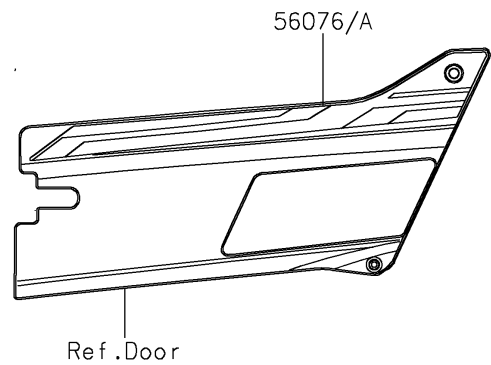

2021 TERYX4™ LE PARTS DIAGRAM

Decals(Gray)(GMFAN/GMFAL)

F2861B

2021 TERYX4™ LE PARTS LIST

Decals(Gray)(GMFAN/GMFAL)

ITEM NAME	PART NUMBER	QUANTITY
MARK,FR FENDER,K (Ref # 56054)	56054-2265	1
PATTERN,FR FENDER,LH (Ref # 56075)	56075-7988	1
PATTERN,FR FENDER,RH (Ref # 56075A)	56075-7989	1
PATTERN,SIDE GUARD,LH,UPP (Ref # 56075B)	56075-7990	1
PATTERN,SIDE GUARD,LH,CNT (Ref # 56075C)	56075-7991	1
PATTERN,SIDE GUARD,LH,LWR (Ref # 56075D)	56075-7992	1
PATTERN,SIDE GUARD,RH,UPP (Ref # 56075E)	56075-7993	1
PATTERN,SIDE GUARD,RH,CNT (Ref # 56075F)	56075-7994	1
PATTERN,SIDE GUARD,RH,LWR (Ref # 56075G)	56075-7995	1
PATTERN,DOOR COVER,LH,FR,UPP (Ref # 56075H)	56075-7996	1
PATTERN,DOOR COVER,LH,FR,LWR (Ref # 56075I)	56075-7997	1
PATTERN,DOOR COVER,RH,FR,UPP (Ref # 56075J)	56075-7998	1
PATTERN,DOOR COVER,RH,FR,LWR (Ref # 56075K)	56075-7999	1
PATTERN,DOOR COVER,LH,RR (Ref # 56076)	56076-0001	1
PATTERN,DOOR COVER,RH,RR (Ref # 56076A)	56076-0002	1
PATTERN,RR FENDER,LH (Ref # 56076B)	56076-0003	1
PATTERN,RR FENDER,RH (Ref # 56076C)	56076-0004	1