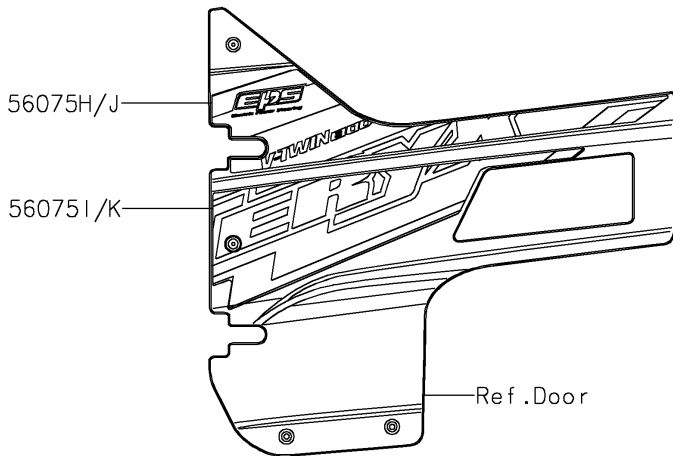

2021 TERYX4™ LE PARTS DIAGRAM

Decals(Gray)(GMFAN/GMFAL)

F2861B

2021 TERYX4™ LE PARTS LIST

Decals(Gray)(GMFAN/GMFAL)

ITEM NAME	PART NUMBER	QUANTITY
MARK,FR FENDER,K (Ref # 56054)	56054-2265	1
PATTERN,FR FENDER,LH (Ref # 56075)	56075-7988	1
PATTERN,FR FENDER,RH (Ref # 56075A)	56075-7989	1
PATTERN,SIDE GUARD,LH,UPP (Ref # 56075B)	56075-7990	1
PATTERN,SIDE GUARD,LH,CNT (Ref # 56075C)	56075-7991	1
PATTERN,SIDE GUARD,LH,LWR (Ref # 56075D)	56075-7992	1
PATTERN,SIDE GUARD,RH,UPP (Ref # 56075E)	56075-7993	1
PATTERN,SIDE GUARD,RH,CNT (Ref # 56075F)	56075-7994	1
PATTERN,SIDE GUARD,RH,LWR (Ref # 56075G)	56075-7995	1
PATTERN,DOOR COVER,LH,FR,UPP (Ref # 56075H)	56075-7996	1
PATTERN,DOOR COVER,LH,FR,LWR (Ref # 56075I)	56075-7997	1
PATTERN,DOOR COVER,RH,FR,UPP (Ref # 56075J)	56075-7998	1
PATTERN,DOOR COVER,RH,FR,LWR (Ref # 56075K)	56075-7999	1
PATTERN,DOOR COVER,LH,RR (Ref # 56076)	56076-0001	1
PATTERN,DOOR COVER,RH,RR (Ref # 56076A)	56076-0002	1
PATTERN,RR FENDER,LH (Ref # 56076B)	56076-0003	1
PATTERN,RR FENDER,RH (Ref # 56076C)	56076-0004	1