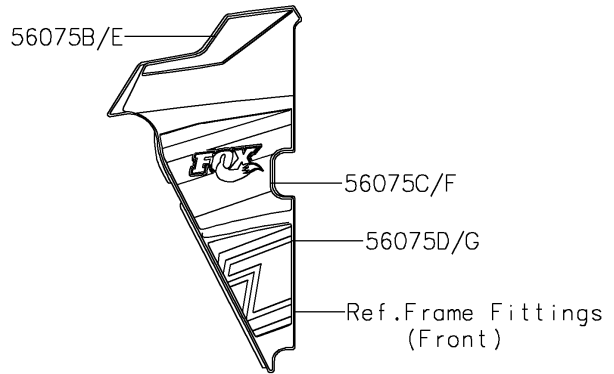

2021 TERYX4™ LE PARTS DIAGRAM

Decals(Gray)(GMFAN/GMFAL)

F2861B

2021 TERYX4™ LE PARTS LIST

Decals(Gray)(GMFAN/GMFAL)

ITEM NAME	PART NUMBER	QUANTITY
MARK,FR FENDER,K (Ref # 56054)	56054-2265	1
PATTERN,FR FENDER,LH (Ref # 56075)	56075-7988	1
PATTERN,FR FENDER,RH (Ref # 56075A)	56075-7989	1
PATTERN,SIDE GUARD,LH,UPP (Ref # 56075B)	56075-7990	1
PATTERN,SIDE GUARD,LH,CNT (Ref # 56075C)	56075-7991	1
PATTERN,SIDE GUARD,LH,LWR (Ref # 56075D)	56075-7992	1
PATTERN,SIDE GUARD,RH,UPP (Ref # 56075E)	56075-7993	1
PATTERN,SIDE GUARD,RH,CNT (Ref # 56075F)	56075-7994	1
PATTERN,SIDE GUARD,RH,LWR (Ref # 56075G)	56075-7995	1
PATTERN,DOOR COVER,LH,FR,UPP (Ref # 56075H)	56075-7996	1
PATTERN,DOOR COVER,LH,FR,LWR (Ref # 56075I)	56075-7997	1
PATTERN,DOOR COVER,RH,FR,UPP (Ref # 56075J)	56075-7998	1
PATTERN,DOOR COVER,RH,FR,LWR (Ref # 56075K)	56075-7999	1
PATTERN,DOOR COVER,LH,RR (Ref # 56076)	56076-0001	1
PATTERN,DOOR COVER,RH,RR (Ref # 56076A)	56076-0002	1
PATTERN,RR FENDER,LH (Ref # 56076B)	56076-0003	1
PATTERN,RR FENDER,RH (Ref # 56076C)	56076-0004	1