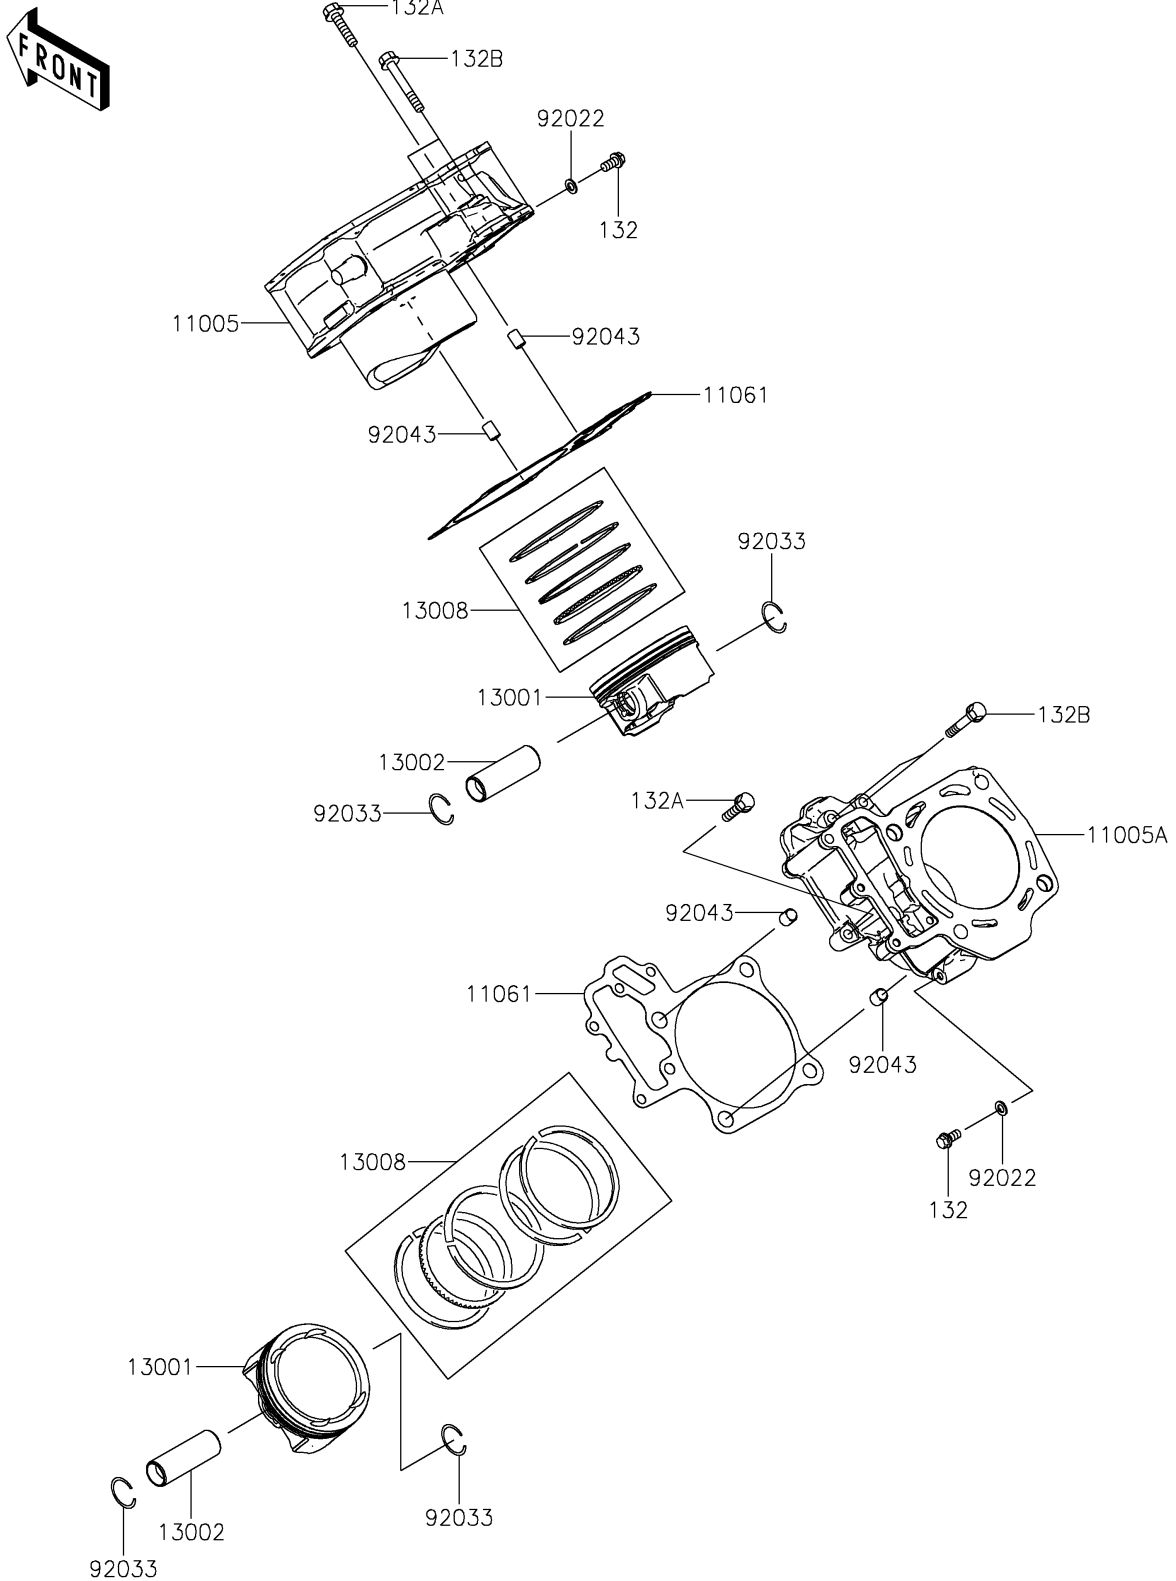

# 2021 TERYX4™ CAMO PARTS DIAGRAM

Cylinder/Piston(s)

E1120

## 2021 TERYX4™ CAMO PARTS LIST

Cylinder/Piston(s)

ITEM NAME	PART NUMBER	QUANTITY
CYLINDER-ENGINE,FR (Ref # 11005)	11005-0628	1
CYLINDER-ENGINE,RR (Ref # 11005A)	11005-0629	1
GASKET,CYLINDER BASE (Ref # 11061)	11061-0730	2
PISTON-ENGINE (Ref # 13001)	13001-0740	2
PIN-PISTON (Ref # 13002)	13002-0711	2
RING-SET-PISTON (Ref # 13008)	13008-0042	2
WASHER,6.2X11X1 (Ref # 92022)	92022-304	2
RING-SNAP (Ref # 92033)	92033-1207	4
PIN,10.1X12X14 (Ref # 92043)	92043-4009	4
BOLT-FLANGED-SMALL,6X12 (Ref # 132)	132BA0612	2
BOLT-FLANGED-SMALL,6X30 (Ref # 132A)	132BA0630	2
BOLT-FLANGED-SMALL,6X40 (Ref # 132B)	132BA0640	4