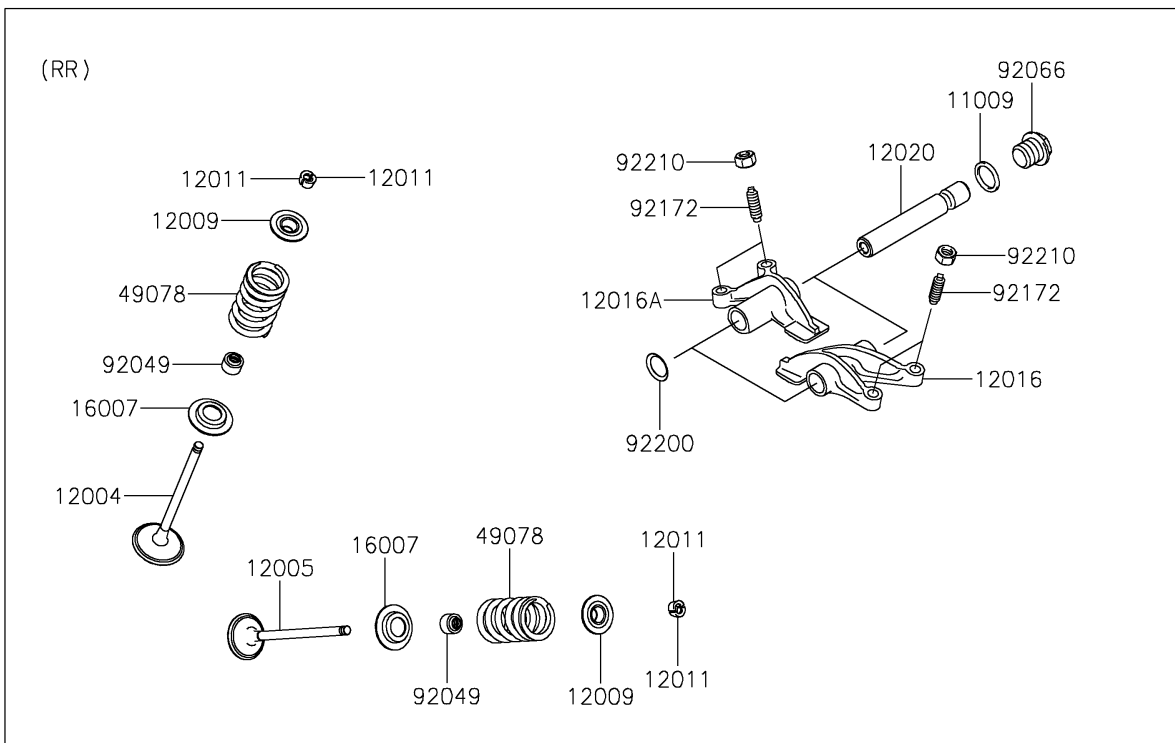

2021 TERYX4™ CAMO PARTS DIAGRAM

Valve(s)

E1210

2021 TERYX4™ CAMO PARTS LIST

Valve(s)

ITEM NAME	PART NUMBER	QUANTITY
GASKET,14X18X1.5 (Ref # 11009)	11009-1430	4
VALVE-INTAKE (Ref # 12004)	12004-0048	4
VALVE-EXHAUST (Ref # 12005)	12005-0047	4
RETAINER-VALVE SPRING (Ref # 12009)	12009-1056	8
COLLET (Ref # 12011)	12011-1051	16
ARM-ROCKER,EXHAUST (Ref # 12016)	12016-1128	2
ARM-ROCKER,INTAKE (Ref # 12016A)	12016-1129	2
SHAFT-ROCKER (Ref # 12020)	12020-0004	4
SEAT-SPRING (Ref # 16007)	16007-0703	8
SPRING-ENGINE VALVE (Ref # 49078)	49078-0014	8
SEAL-OIL,VSB58.558 (Ref # 92049)	92049-1218	8
PLUG,DRAIN (Ref # 92066)	92066-2196	4
SCREW,6MM (Ref # 92172)	92172-0737	8
WASHER,13X17X0.3 (Ref # 92200)	92200-0808	4
NUT,6MM (Ref # 92210)	92210-1490	8