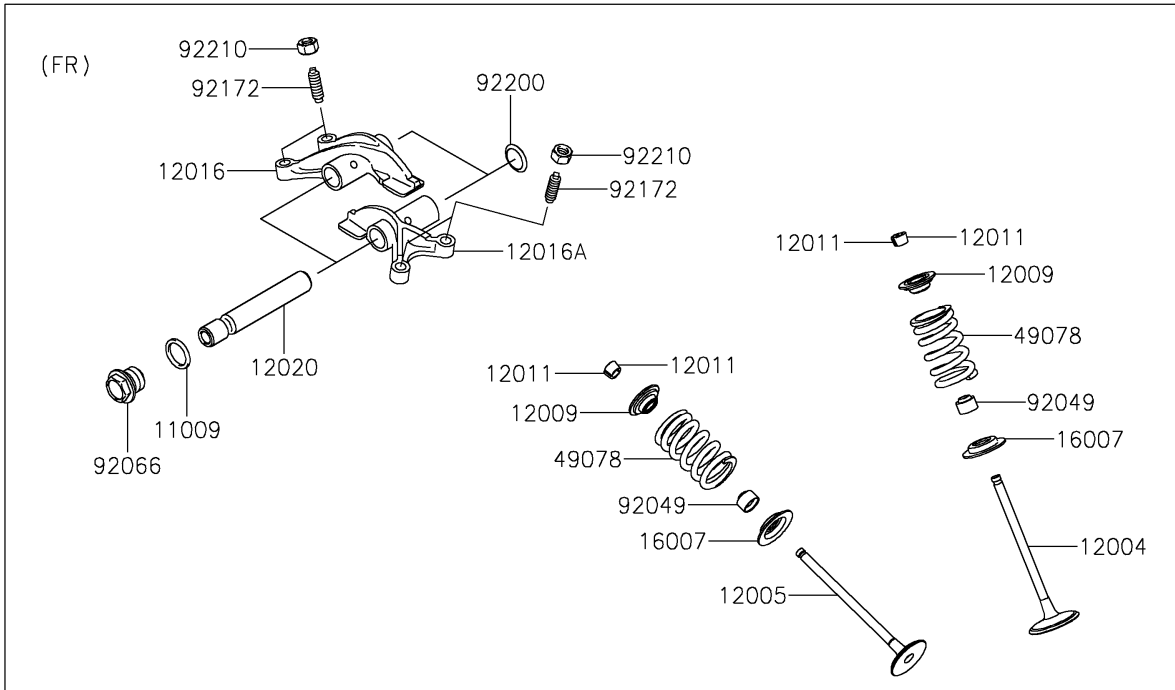

2021 TERYX4™ CAMO PARTS DIAGRAM

Valve(s)

E1210

2021 TERYX4™ CAMO PARTS LIST

Valve(s)

ITEM NAME	PART NUMBER	QUANTITY
GASKET,14X18X1.5 (Ref # 11009)	11009-1430	4
VALVE-INTAKE (Ref # 12004)	12004-0048	4
VALVE-EXHAUST (Ref # 12005)	12005-0047	4
RETAINER-VALVE SPRING (Ref # 12009)	12009-1056	8
COLLET (Ref # 12011)	12011-1051	16
ARM-ROCKER,EXHAUST (Ref # 12016)	12016-1128	2
ARM-ROCKER,INTAKE (Ref # 12016A)	12016-1129	2
SHAFT-ROCKER (Ref # 12020)	12020-0004	4
SEAT-SPRING (Ref # 16007)	16007-0703	8
SPRING-ENGINE VALVE (Ref # 49078)	49078-0014	8
SEAL-OIL,VSB58.558 (Ref # 92049)	92049-1218	8
PLUG,DRAIN (Ref # 92066)	92066-2196	4
SCREW,6MM (Ref # 92172)	92172-0737	8
WASHER,13X17X0.3 (Ref # 92200)	92200-0808	4
NUT,6MM (Ref # 92210)	92210-1490	8