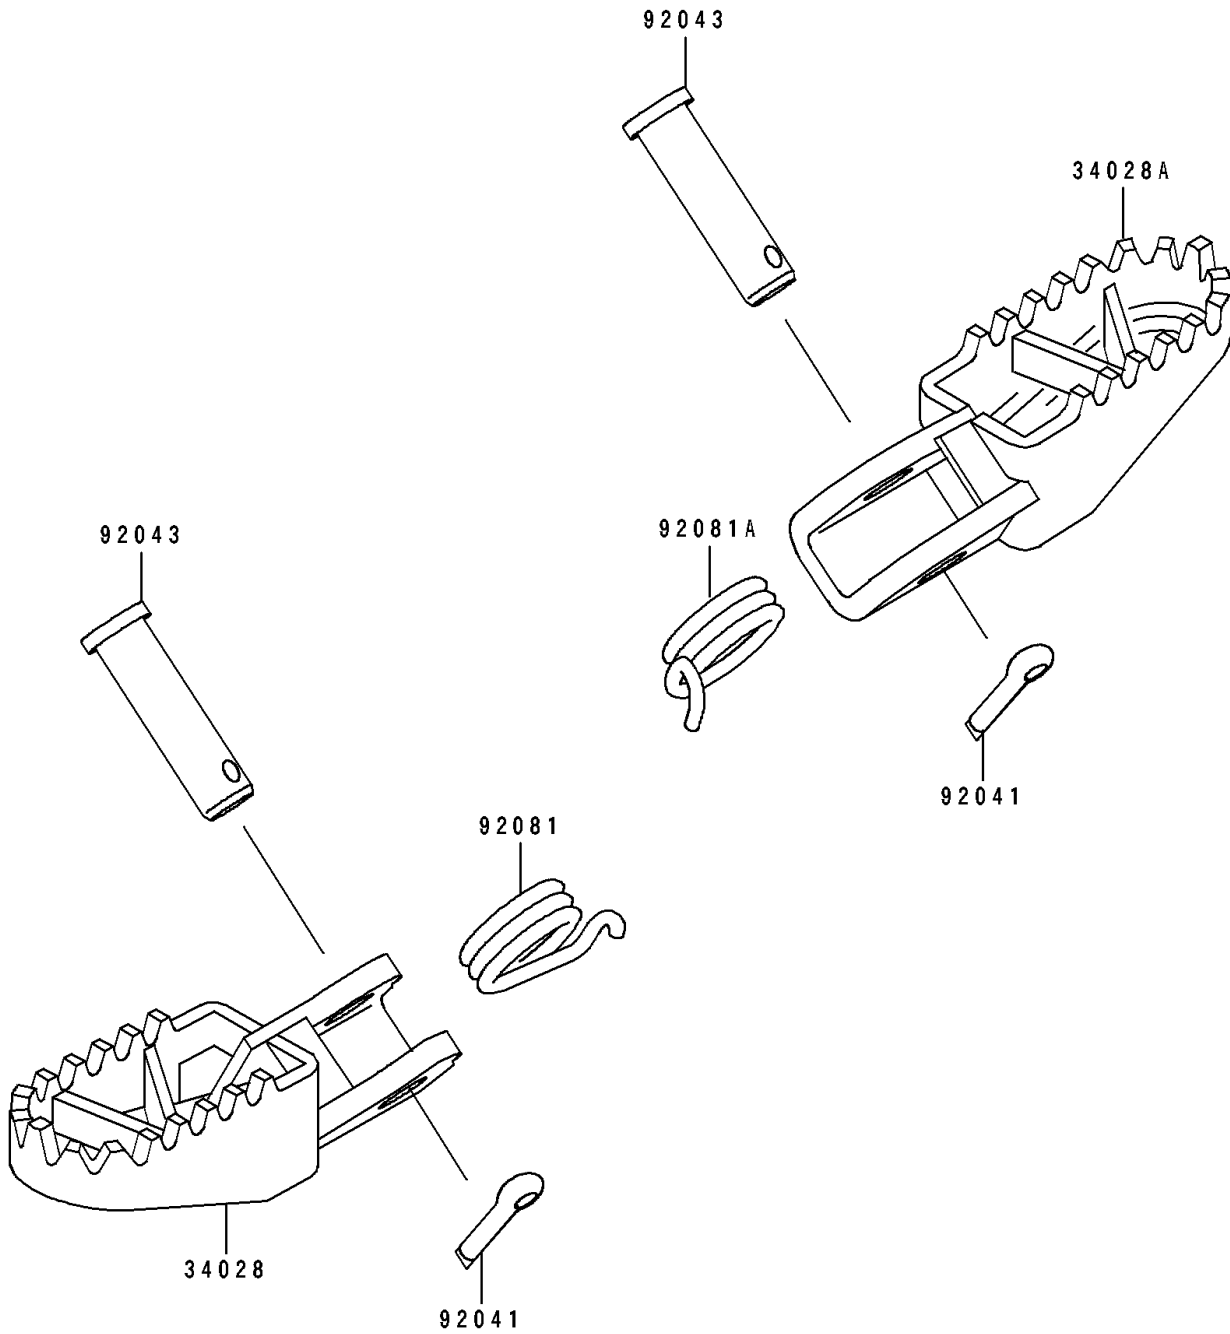

1994 Big Wheel PARTS DIAGRAM

Footrests

F2160

1994 Big Wheel PARTS LIST

Footrests

ITEM NAME	PART NUMBER	QUANTITY
STEP,LH,SILVER NO.25 (Ref # 34028)	34028-1326-CE	1
STEP,RH,SILVER NO.25 (Ref # 34028A)	34028-1327-CE	1
COTTER,2.5X15 (Ref # 92041)	92041-1051	2
PIN,8X32 (Ref # 92043)	92043-1143	2
SPRING,FOOTREST,LH (Ref # 92081)	92081-1491	1
SPRING,FOOTREST,RH (Ref # 92081A)	92081-1543	1