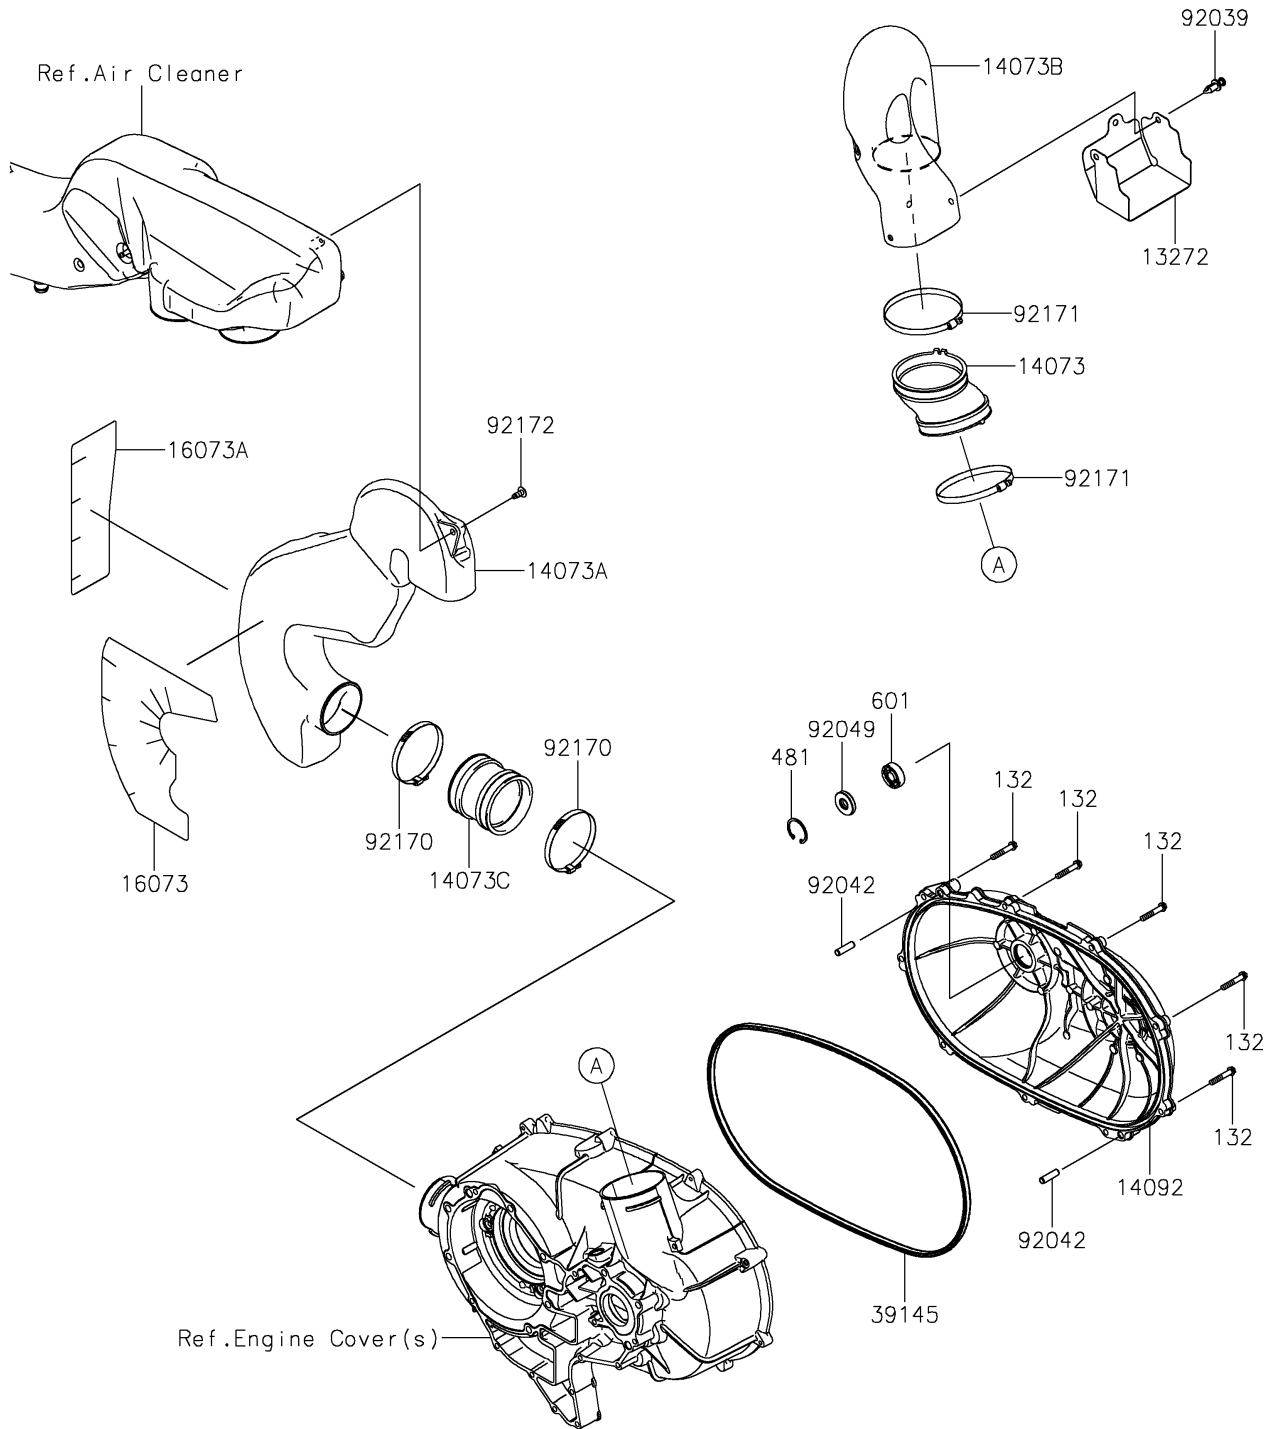

# 2021 TERYX4™ CAMO PARTS DIAGRAM

## Converter Cover

E1393

## 2021 TERYX4™ CAMO PARTS LIST

### Converter Cover

ITEM NAME	PART NUMBER	QUANTITY
PLATE (Ref # 13272)	13272-2060	1
DUCT,JOINT (Ref # 14073)	14073-0307	1
DUCT,INTAKE (Ref # 14073A)	14073-0760	1
DUCT,EXHAUST (Ref # 14073B)	14073-0839	1
DUCT,JOINT (Ref # 14073C)	14073-1805	1
COVER,CVT (Ref # 14092)	14092-0266	1
INSULATOR (Ref # 16073)	16073-0843	1
INSULATOR (Ref # 16073A)	16073-0844	1
TRIM-SEAL,CVT COVER (Ref # 39145)	39145-0043	1
RIVET (Ref # 92039)	92039-0776	3
PIN,DOWEL,8X28 (Ref # 92042)	92042-050	2
SEAL-OIL,12X32X5.8 (Ref # 92049)	92049-0167	1
CLAMP (Ref # 92170)	92170-1763	2
CLAMP (Ref # 92171)	92171-1383	2
SCREW (Ref # 92172)	92172-0297	1
BOLT-FLANGED-SMALL,6X35 (Ref # 132)	132BA0635	9
CIRCLIP-TYPE-C,32MM (Ref # 481)	481J3200	1
BEARING-BALL (Ref # 601)	601A6201	1