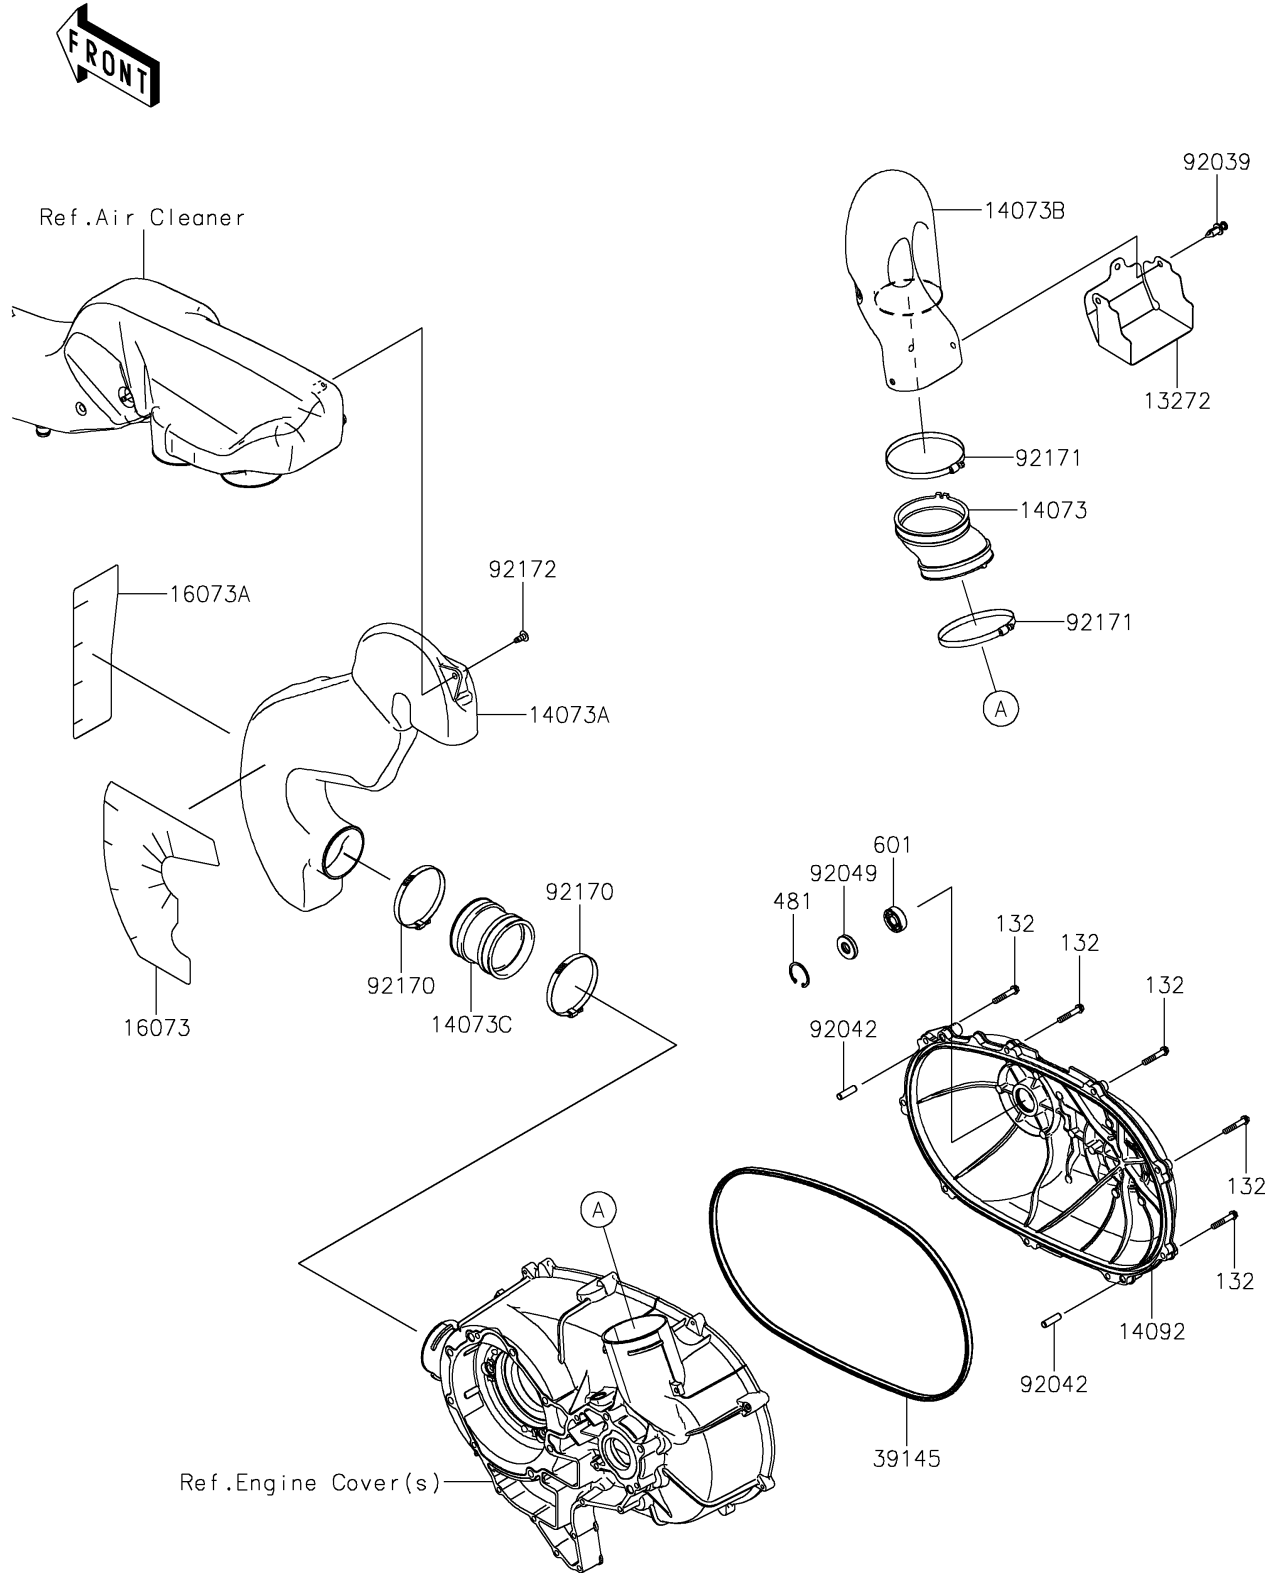

2021 TERYX4™ CAMO PARTS DIAGRAM

Converter Cover

E1393

2021 TERYX4™ CAMO PARTS LIST

Converter Cover

ITEM NAME	PART NUMBER	QUANTITY
PLATE (Ref # 13272)	13272-2060	1
DUCT,JOINT (Ref # 14073)	14073-0307	1
DUCT,INTAKE (Ref # 14073A)	14073-0760	1
DUCT,EXHAUST (Ref # 14073B)	14073-0839	1
DUCT,JOINT (Ref # 14073C)	14073-1805	1
COVER,CVT (Ref # 14092)	14092-0266	1
INSULATOR (Ref # 16073)	16073-0843	1
INSULATOR (Ref # 16073A)	16073-0844	1
TRIM-SEAL,CVT COVER (Ref # 39145)	39145-0043	1
RIVET (Ref # 92039)	92039-0776	3
PIN,DOWEL,8X28 (Ref # 92042)	92042-050	2
SEAL-OIL,12X32X5.8 (Ref # 92049)	92049-0167	1
CLAMP (Ref # 92170)	92170-1763	2
CLAMP (Ref # 92171)	92171-1383	2
SCREW (Ref # 92172)	92172-0297	1
BOLT-FLANGED-SMALL,6X35 (Ref # 132)	132BA0635	9
CIRCLIP-TYPE-C,32MM (Ref # 481)	481J3200	1
BEARING-BALL (Ref # 601)	601A6201	1