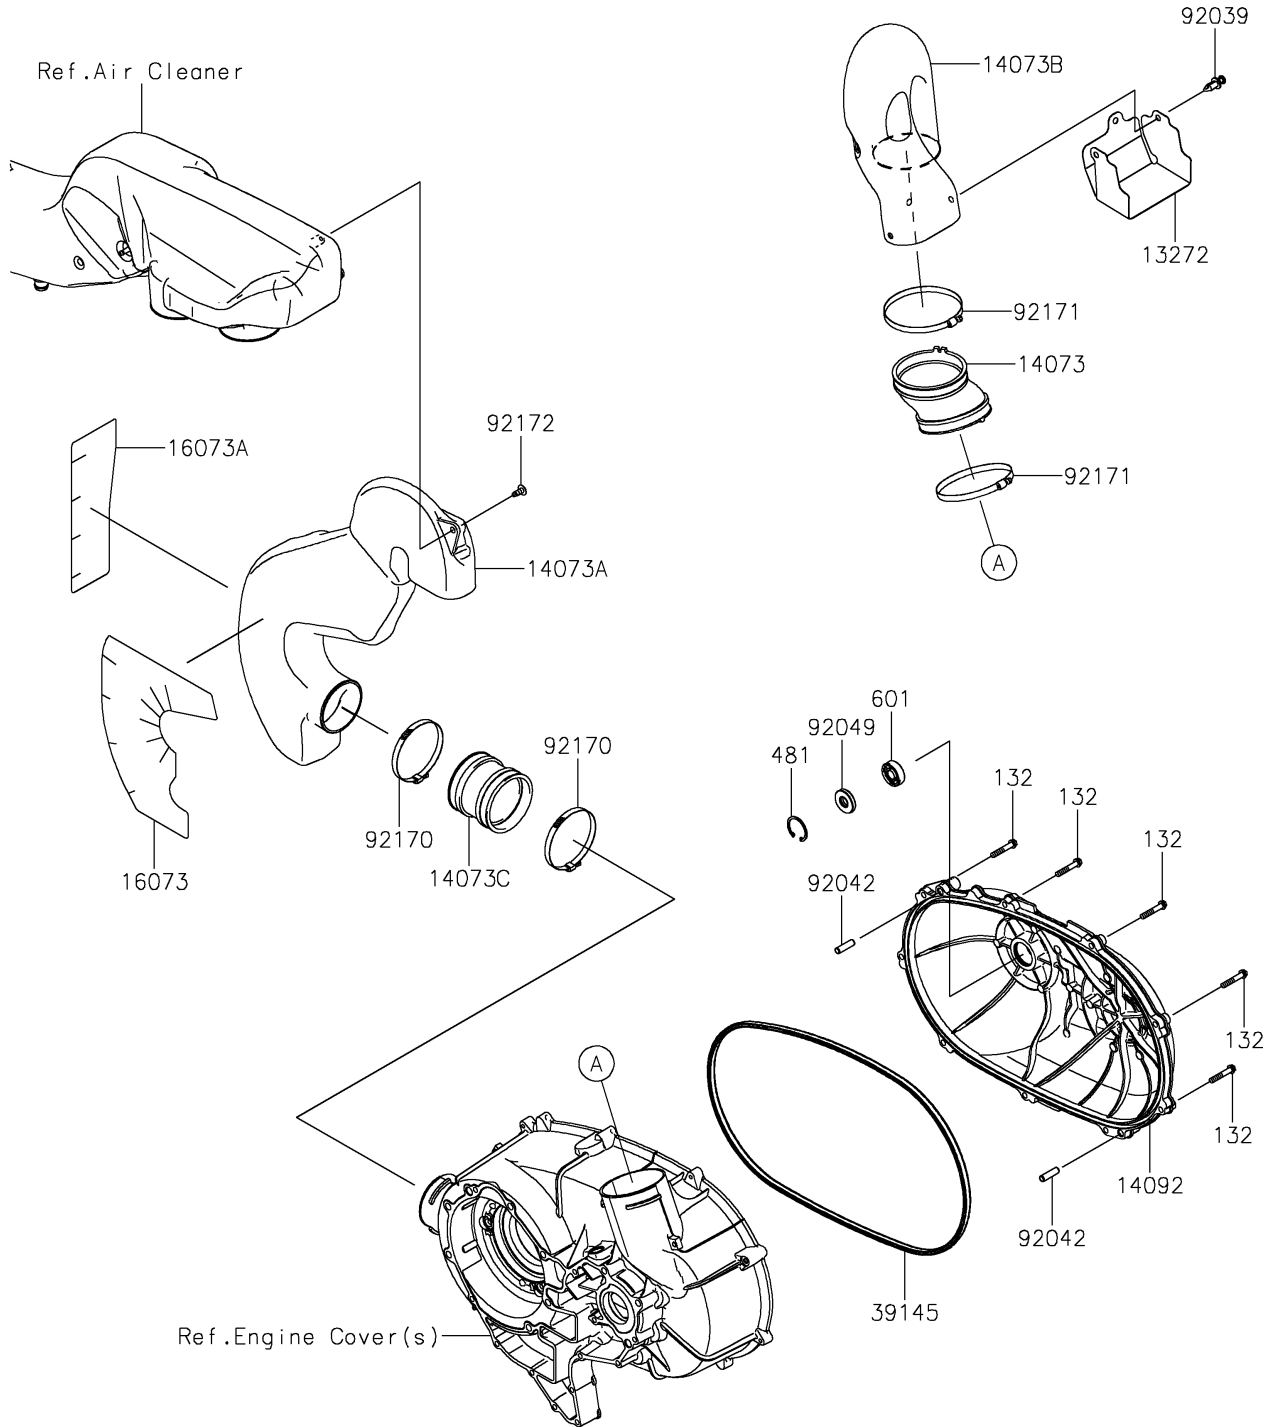

2021 TERYX4™ CAMO PARTS DIAGRAM

Converter Cover

E1393

2021 TERYX4™ CAMO PARTS LIST

Converter Cover

ITEM NAME	PART NUMBER	QUANTITY
PLATE (Ref # 13272)	13272-2060	1
DUCT,JOINT (Ref # 14073)	14073-0307	1
DUCT,INTAKE (Ref # 14073A)	14073-0760	1
DUCT,EXHAUST (Ref # 14073B)	14073-0839	1
DUCT,JOINT (Ref # 14073C)	14073-1805	1
COVER,CVT (Ref # 14092)	14092-0266	1
INSULATOR (Ref # 16073)	16073-0843	1
INSULATOR (Ref # 16073A)	16073-0844	1
TRIM-SEAL,CVT COVER (Ref # 39145)	39145-0043	1
RIVET (Ref # 92039)	92039-0776	3
PIN,DOWEL,8X28 (Ref # 92042)	92042-050	2
SEAL-OIL,12X32X5.8 (Ref # 92049)	92049-0167	1
CLAMP (Ref # 92170)	92170-1763	2
CLAMP (Ref # 92171)	92171-1383	2
SCREW (Ref # 92172)	92172-0297	1
BOLT-FLANGED-SMALL,6X35 (Ref # 132)	132BA0635	9
CIRCLIP-TYPE-C,32MM (Ref # 481)	481J3200	1
BEARING-BALL (Ref # 601)	601A6201	1