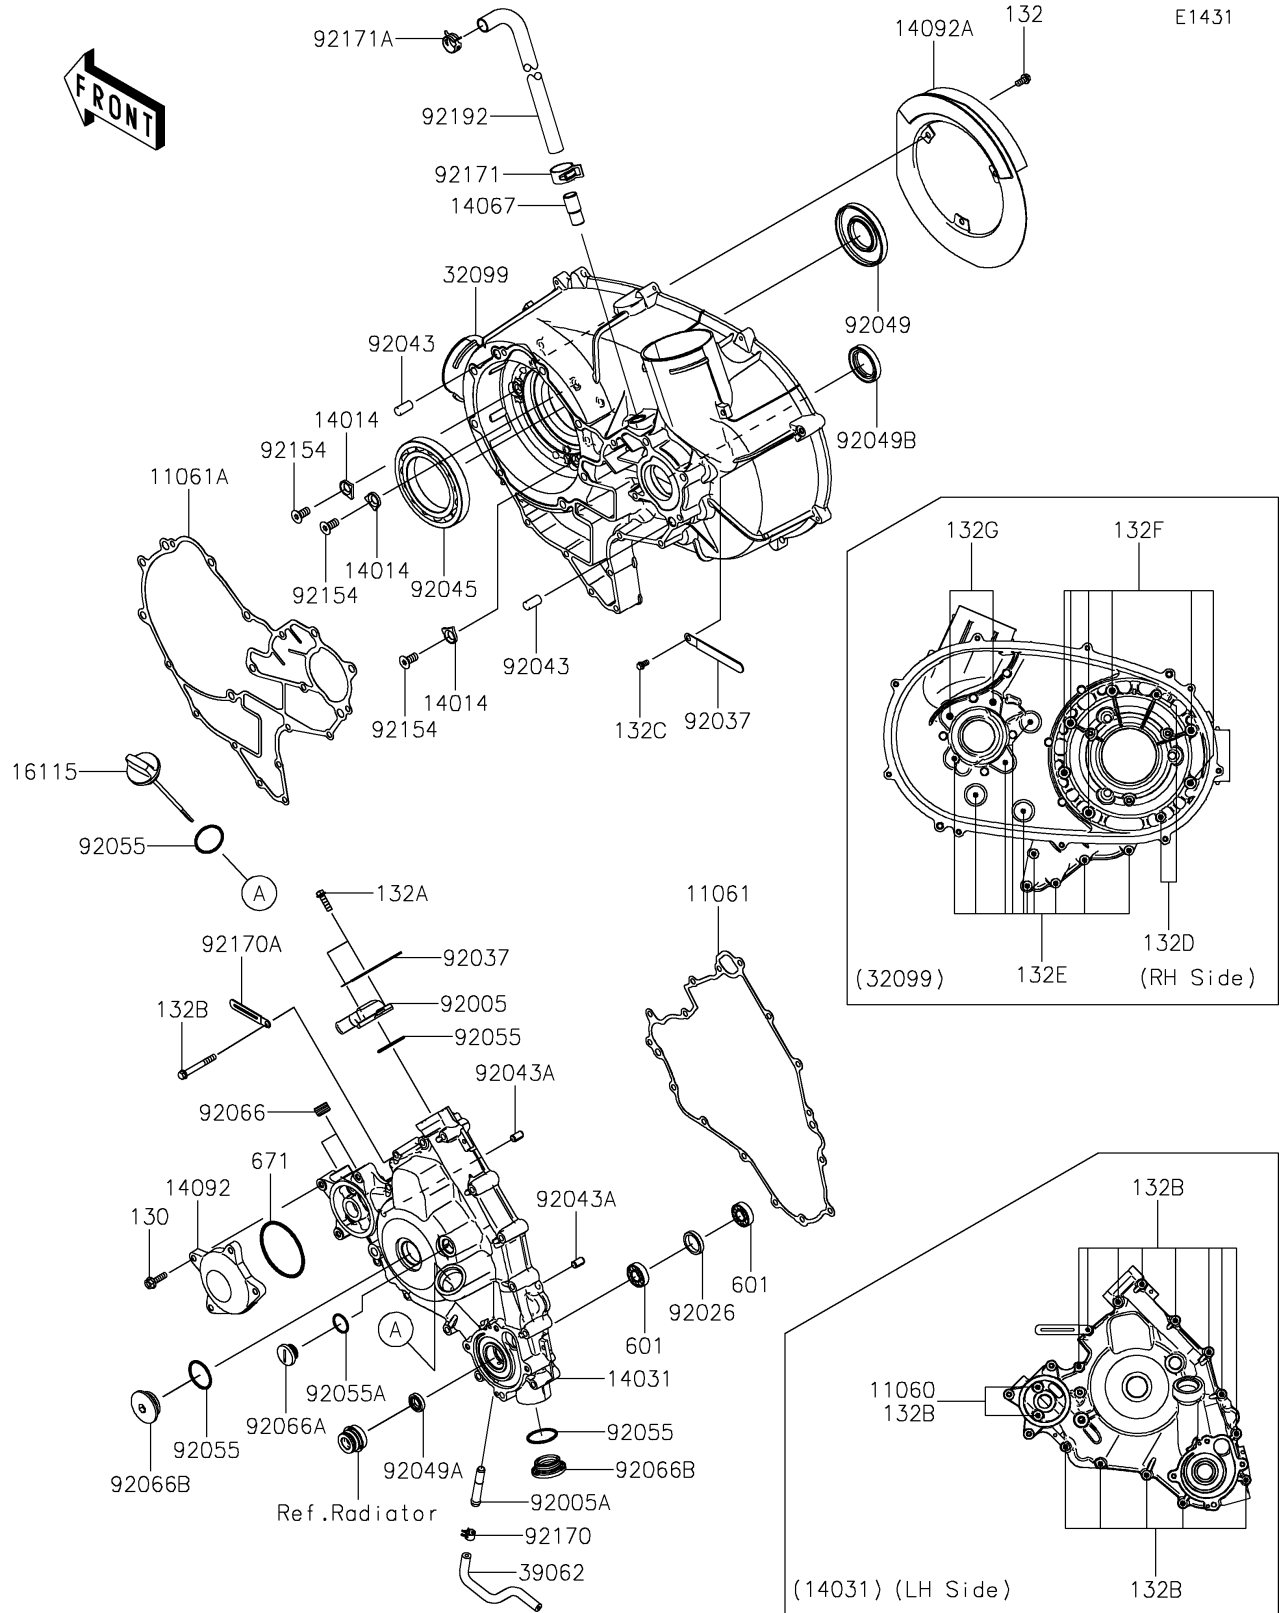

# 2021 TERYX4™ CAMO PARTS DIAGRAM

Engine Cover(s)

## 2021 TERYX4™ CAMO PARTS LIST

### Engine Cover(s)

ITEM NAME	PART NUMBER	QUANTITY
GASKET,6.2X12X0.3 (Ref # 11060)	11060-1994	2
GASKET,GENERATOR COVER (Ref # 11061)	11061-0728	1
GASKET,CVT CASE (Ref # 11061A)	11061-0729	1
PLATE-POSITION (Ref # 14014)	14014-0556	3
COVER-GENERATOR (Ref # 14031)	14031-0589	1
FITTING,BREATHER (Ref # 14067)	14067-006	1
COVER,OIL COOLER (Ref # 14092)	14092-0877	1
COVER (Ref # 14092A)	14092-1051	1
CAP-OIL FILLER (Ref # 16115)	16115-0705	1
CASE,CVT (Ref # 32099)	32099-0788	1
HOSE-COOLING,DRAIN (Ref # 39062)	39062-0598	1
FITTING (Ref # 92005)	92005-0712	1
FITTING (Ref # 92005A)	92005-1264	1
SPACER,22X28X5 (Ref # 92026)	92026-0711	1
CLAMP (Ref # 92037)	92037-1993	2
PIN,10X20 (Ref # 92043)	92043-0142	2
PIN,6.2X8X14 (Ref # 92043A)	92043-1263	2
BEARING-BALL,16014CS45 (Ref # 92045)	92045-0709	1
SEAL-OIL,35X77X9 (Ref # 92049)	92049-0713	1
SEAL-OIL,12X22X5 (Ref # 92049A)	92049-0783	1
SEAL-OIL,HTC 30X45X8 (Ref # 92049B)	92049-1575	1
RING-O,31.2X2.4 (Ref # 92055)	92055-0724	4
RING-O,20X2 (Ref # 92055A)	92055-1146	1
PLUG,PT3/8X10 (Ref # 92066)	92066-0003	2
PLUG,COVER (Ref # 92066A)	92066-0011	1
PLUG (Ref # 92066B)	92066-0712	2
BOLT,FLAT,8X13.6 (Ref # 92154)	92154-0978	3
CLAMP (Ref # 92170)	92170-1493	1
CLAMP (Ref # 92170A)	92170-1514	1

### Engine Cover(s)

ITEM NAME	PART NUMBER	QUANTITY
CLAMP (Ref # 92171)	92171-0329	1
CLAMP (Ref # 92171A)	92171-1277	1
TUBE,BREATHER (Ref # 92192)	92192-0945	1
BOLT-FLANGED,6X22 (Ref # 130)	130CA0622	4
BOLT-FLANGED-SMALL,6X12 (Ref # 132)	132BA0612	3
BOLT-FLANGED-SMALL,6X20 (Ref # 132A)	132BA0620	2
BOLT-FLANGED-SMALL,6X50 (Ref # 132B)	132BA0650	15
BOLT-FLANGED-SMALL,6X12 (Ref # 132C)	132BD0612	1
BOLT-FLANGED-SMALL,6X30 (Ref # 132D)	132BD0630	2
BOLT-FLANGED-SMALL,6X45 (Ref # 132E)	132BD0645	10
BOLT-FLANGED-SMALL,8X35 (Ref # 132F)	132BD0835	6
BOLT-FLANGED-SMALL,8X50 (Ref # 132G)	132BD0850	2
BEARING-BALL (Ref # 601)	601A6001	2
O RING,65MM (Ref # 671)	671B2565	1