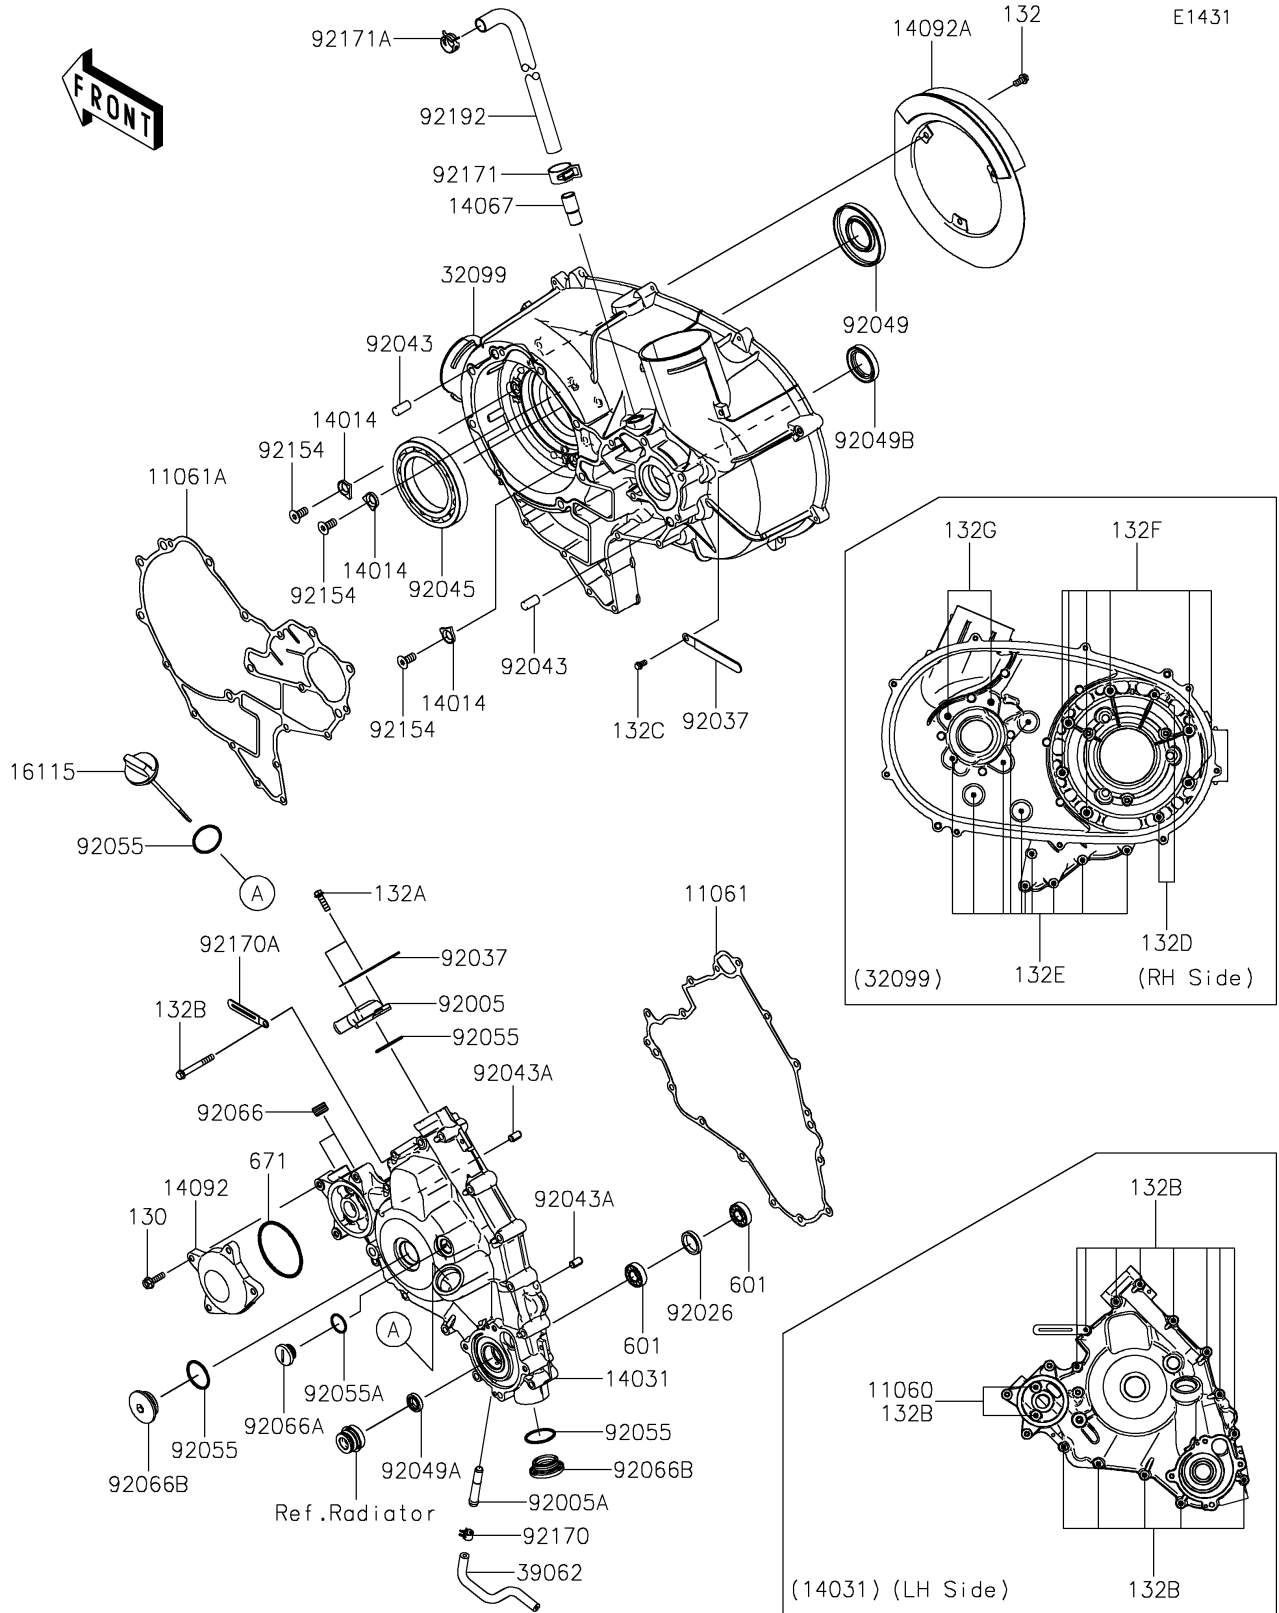

2021 TERYX4™ CAMO PARTS DIAGRAM

Engine Cover(s)

2021 TERYX4™ CAMO PARTS LIST

Engine Cover(s)

ITEM NAME	PART NUMBER	QUANTITY
GASKET,6.2X12X0.3 (Ref # 11060)	11060-1994	2
GASKET,GENERATOR COVER (Ref # 11061)	11061-0728	1
GASKET,CVT CASE (Ref # 11061A)	11061-0729	1
PLATE-POSITION (Ref # 14014)	14014-0556	3
COVER-GENERATOR (Ref # 14031)	14031-0589	1
FITTING,BREATHER (Ref # 14067)	14067-006	1
COVER,OIL COOLER (Ref # 14092)	14092-0877	1
COVER (Ref # 14092A)	14092-1051	1
CAP-OIL FILLER (Ref # 16115)	16115-0705	1
CASE,CVT (Ref # 32099)	32099-0788	1
HOSE-COOLING,DRAIN (Ref # 39062)	39062-0598	1
FITTING (Ref # 92005)	92005-0712	1
FITTING (Ref # 92005A)	92005-1264	1
SPACER,22X28X5 (Ref # 92026)	92026-0711	1
CLAMP (Ref # 92037)	92037-1993	2
PIN,10X20 (Ref # 92043)	92043-0142	2
PIN,6.2X8X14 (Ref # 92043A)	92043-1263	2
BEARING-BALL,16014CS45 (Ref # 92045)	92045-0709	1
SEAL-OIL,35X77X9 (Ref # 92049)	92049-0713	1
SEAL-OIL,12X22X5 (Ref # 92049A)	92049-0783	1
SEAL-OIL,HTC 30X45X8 (Ref # 92049B)	92049-1575	1
RING-O,31.2X2.4 (Ref # 92055)	92055-0724	4
RING-O,20X2 (Ref # 92055A)	92055-1146	1
PLUG,PT3/8X10 (Ref # 92066)	92066-0003	2
PLUG,COVER (Ref # 92066A)	92066-0011	1
PLUG (Ref # 92066B)	92066-0712	2
BOLT,FLAT,8X13.6 (Ref # 92154)	92154-0978	3
CLAMP (Ref # 92170)	92170-1493	1
CLAMP (Ref # 92170A)	92170-1514	1