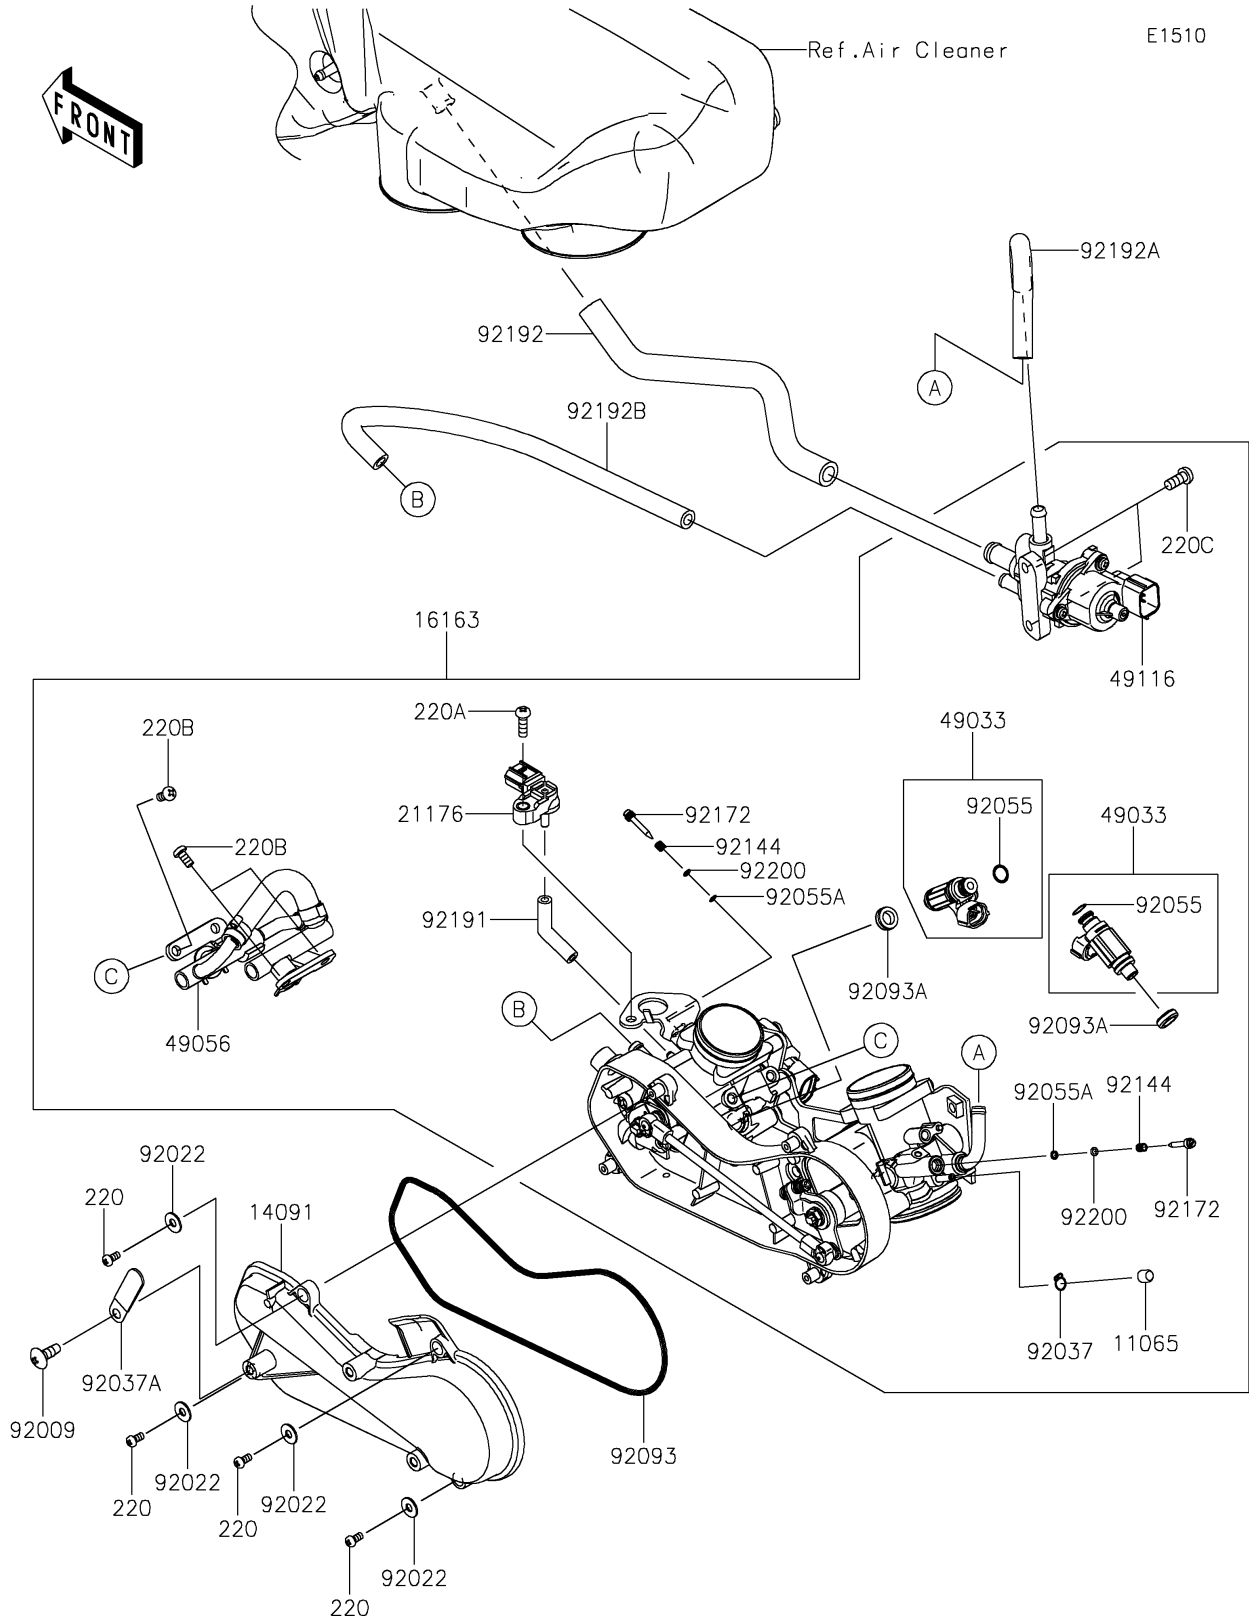

2021 TERYX4™ CAMO PARTS DIAGRAM

Throttle

2021 TERYX4™ CAMO PARTS LIST

Throttle

ITEM NAME	PART NUMBER	QUANTITY
CAP (Ref # 11065)	11065-0072	1
COVER,THROTTLE LINK (Ref # 14091)	14091-1731	1
THROTTLE-ASSY,36EIS (Ref # 16163)	16163-0790	1
SENSOR,PRESSURE (Ref # 21176)	21176-0906	1
NOZZLE-INJECTION (Ref # 49033)	49033-0011	2
PIPE-INJECTION (Ref # 49056)	49056-0033	1
VALVE-ASSY,ISC (Ref # 49116)	49116-0021	1
SCREW,6X12 (Ref # 92009)	92009-1480	1
WASHER,5.2X13X1 (Ref # 92022)	92022-1380	4
CLAMP,TUBE (Ref # 92037)	92037-1124	1
CLAMP,L=45 (Ref # 92037A)	92037-1539	1
RING-O,INJECTION NOZZLE (Ref # 92055)	92055-1622	2
RING-O,AIR SCREW (Ref # 92055A)	92055-1658	2
SEAL (Ref # 92093)	92093-0082	1
SEAL (Ref # 92093A)	92093-0127	2
SPRING,THROTTLE STOP SCREW (Ref # 92144)	92144-1674	2
SCREW (Ref # 92172)	92172-0156	2
TUBE,3.2X7.4X70 (Ref # 92191)	92191-1552	1
TUBE,ISC-CHAMBER (Ref # 92192)	92192-0948	1
TUBE,ISC-THROTTLE RR (Ref # 92192A)	92192-1211	1
TUBE,ISC-THROTTLE FR (Ref # 92192B)	92192-1212	1
WASHER,PILOT AIR SCREW (Ref # 92200)	92200-1564	2
SCREW-PAN-CROS,4X8 (Ref # 220)	220AA0408	4
SCREW-PAN-CROS,5X16 (Ref # 220A)	220AA0516	1
SCREW-PAN-CROS,6X12 (Ref # 220B)	220AA0612	4
SCREW-PAN-CROS,6X14 (Ref # 220C)	220AA0614	2