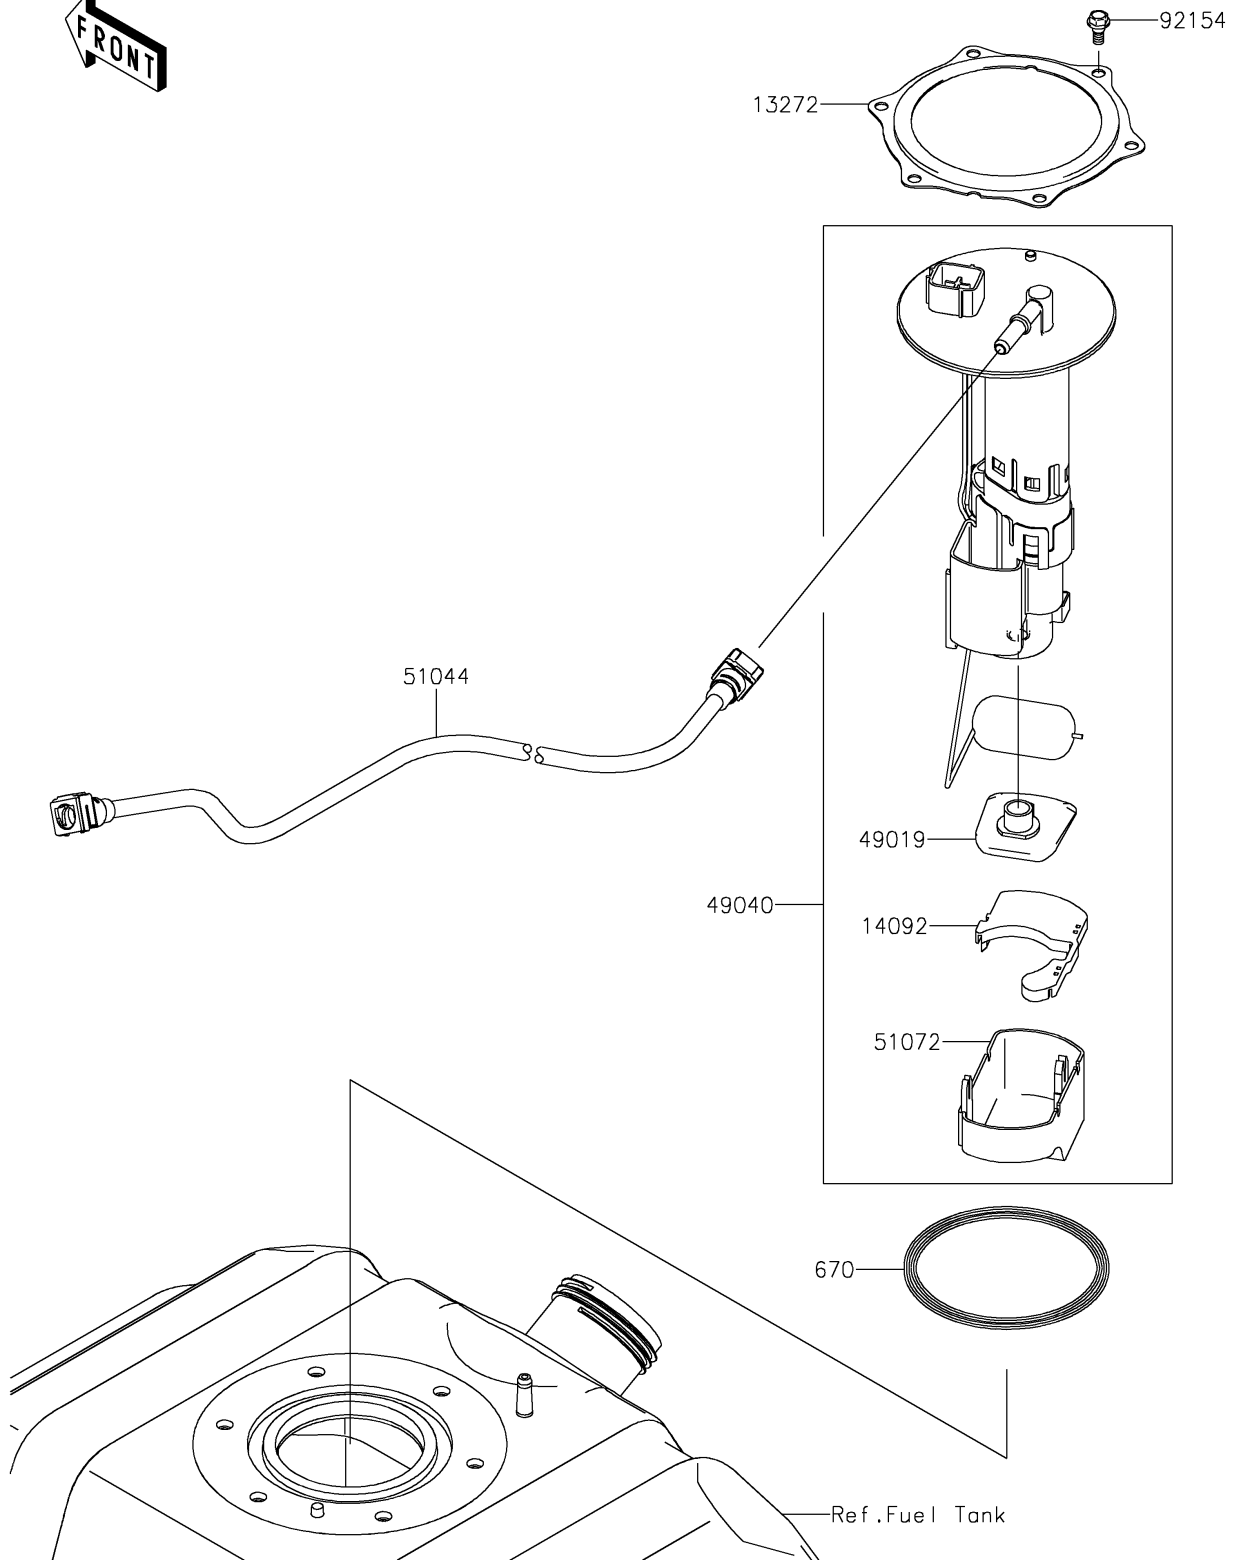

# 2021 TERYX4™ CAMO PARTS DIAGRAM

Fuel Pump

E1520

## 2021 TERYX4™ CAMO PARTS LIST

### Fuel Pump

ITEM NAME	PART NUMBER	QUANTITY
PLATE (Ref # 13272)	13272-2500	1
COVER (Ref # 14092)	14092-1044	1
FILTER-FUEL (Ref # 49019)	49019-0013	1
PUMP-FUEL (Ref # 49040)	49040-0716	1
TUBE-ASSY (Ref # 51044)	51044-0811	1
CHAMBER-FUEL (Ref # 51072)	51072-0003	1
BOLT,FUEL PUMP (Ref # 92154)	92154-1326	6
O RING (Ref # 670)	670E5090	1