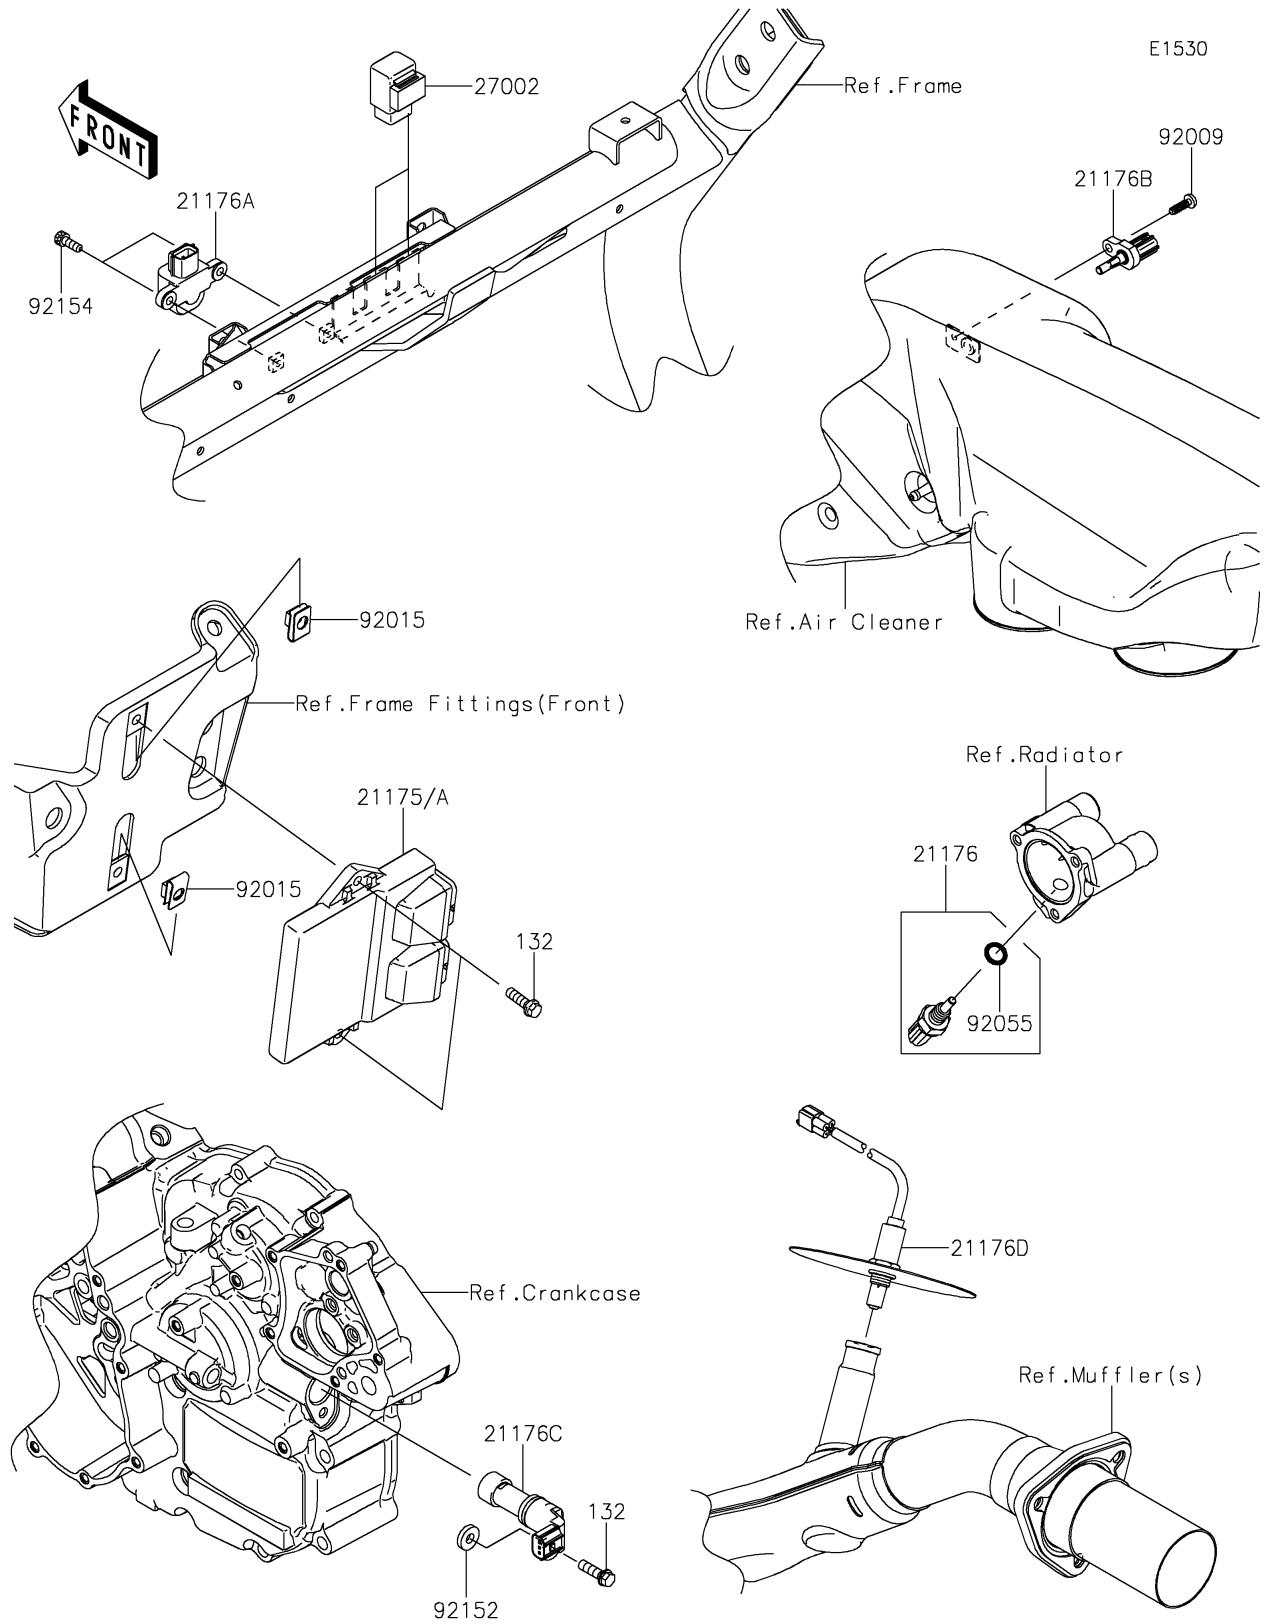

2021 TERYX4™ CAMO PARTS DIAGRAM

Fuel Injection

2021 TERYX4™ CAMO PARTS LIST

Fuel Injection

ITEM NAME	PART NUMBER	QUANTITY
SENSOR,WATER TEMP (Ref # 21176)	21176-0009	1
SENSOR,VEHICLE-DOWN (Ref # 21176A)	21176-0026	1
SENSOR,AIR TEMPERATURE (Ref # 21176B)	21176-0048	1
SENSOR,SPEED (Ref # 21176C)	21176-0712	1
SENSOR,OXYGEN (Ref # 21176D)	21176-0823	1
RELAY-ASSY (Ref # 27002)	27002-1062	2
SCREW,TAPPING,5X16 (Ref # 92009)	92009-1984	1
NUT,6MM (Ref # 92015)	92015-1602	2
RING-O,9.5X1.9 (Ref # 92055)	92055-0016	1
COLLAR,6.5X16X3.2 (Ref # 92152)	92152-1975	1
BOLT,SOCKET,5X14 (Ref # 92154)	92154-1841	2
BOLT-FLANGED-SMALL,6X20 (Ref # 132)	132BA0620	3