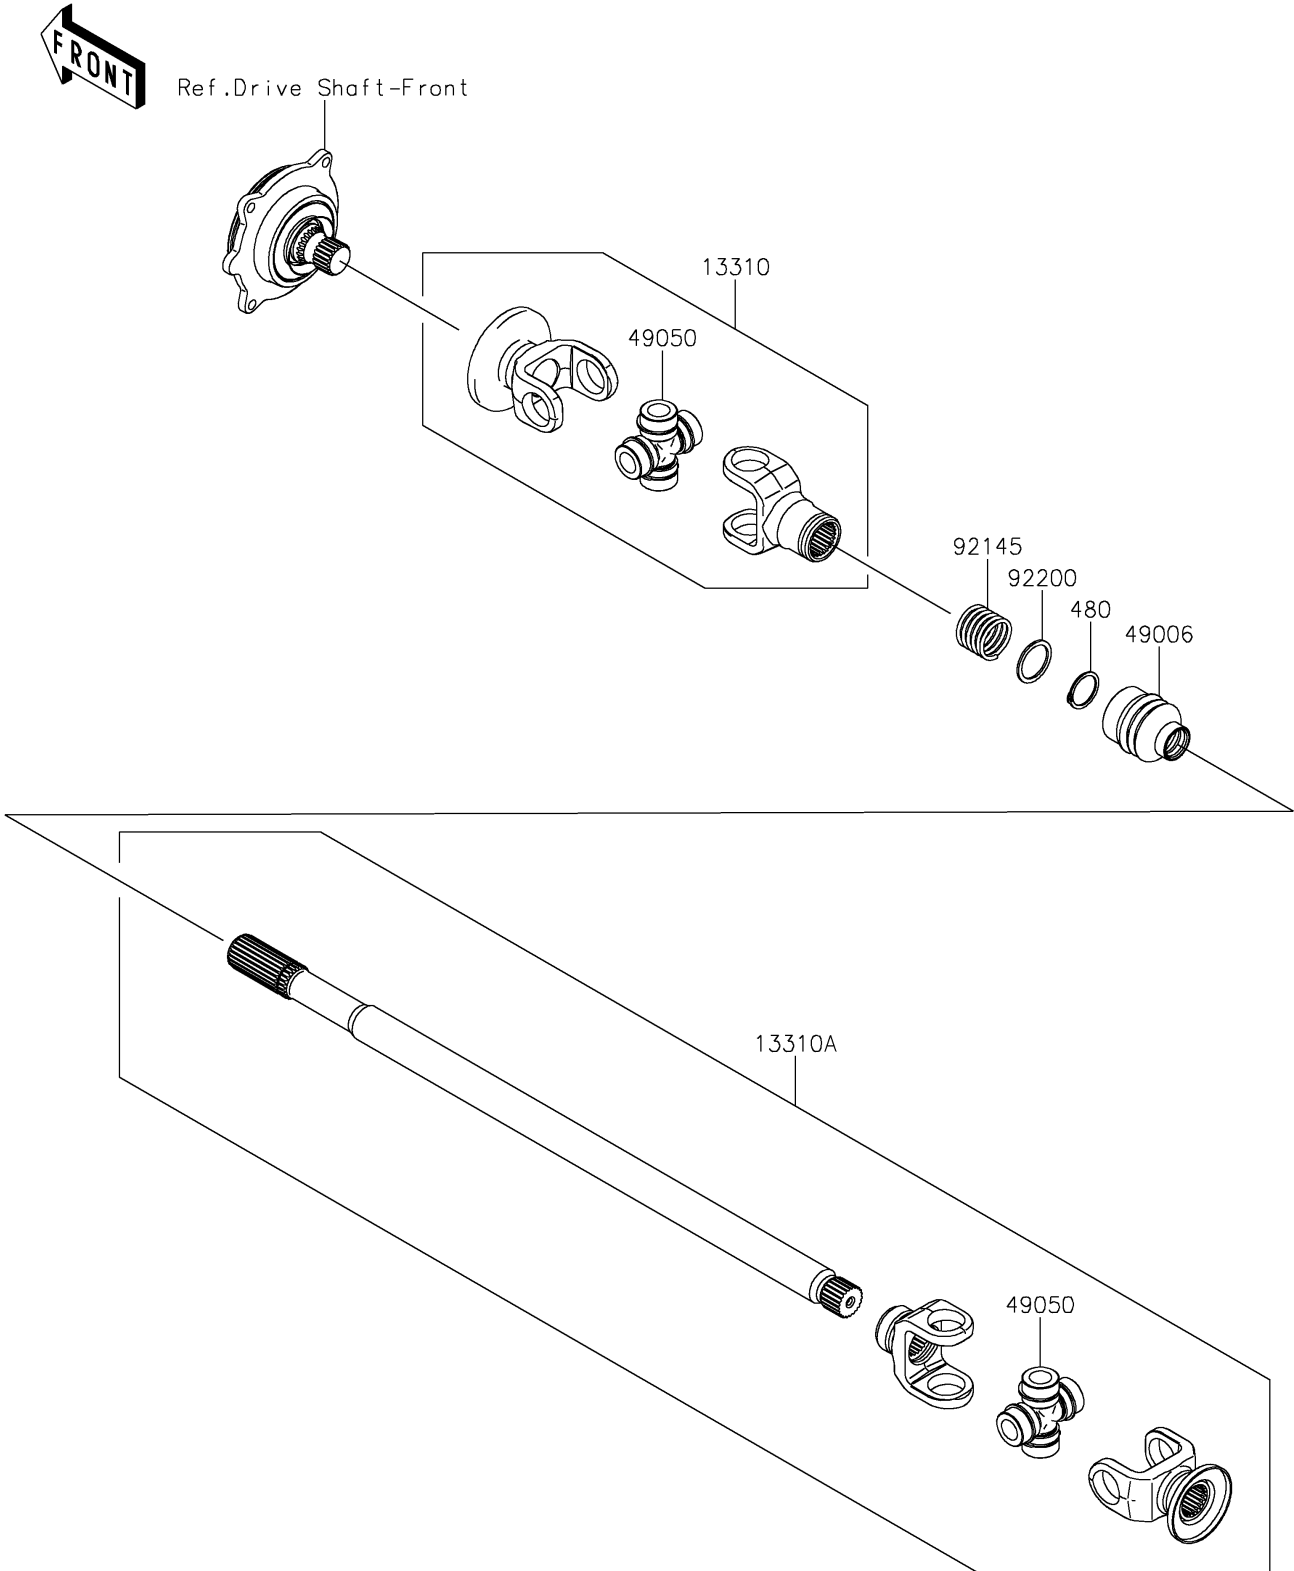

2021 TERYX4™ CAMO PARTS DIAGRAM

Drive Shaft-Propeller

E3135

2021 TERYX4™ CAMO PARTS LIST

Drive Shaft-Propeller

ITEM NAME	PART NUMBER	QUANTITY
SHAFT-ASSY,FRONT GEAR SIDE (Ref # 13310)	13310-0031	1
SHAFT-ASSY,FRONT ENG SIDE (Ref # 13310A)	13310-0032	1
BOOT,GEAR ASSY SIDE (Ref # 49006)	49006-0108	1
SPIDER (Ref # 49050)	49050-0034	2
SPRING (Ref # 92145)	92145-0823	1
WASHER,25X31X1.5 (Ref # 92200)	92200-0600	1
CIRCLIP-TYPE-C,24MM (Ref # 480)	480J2400	1