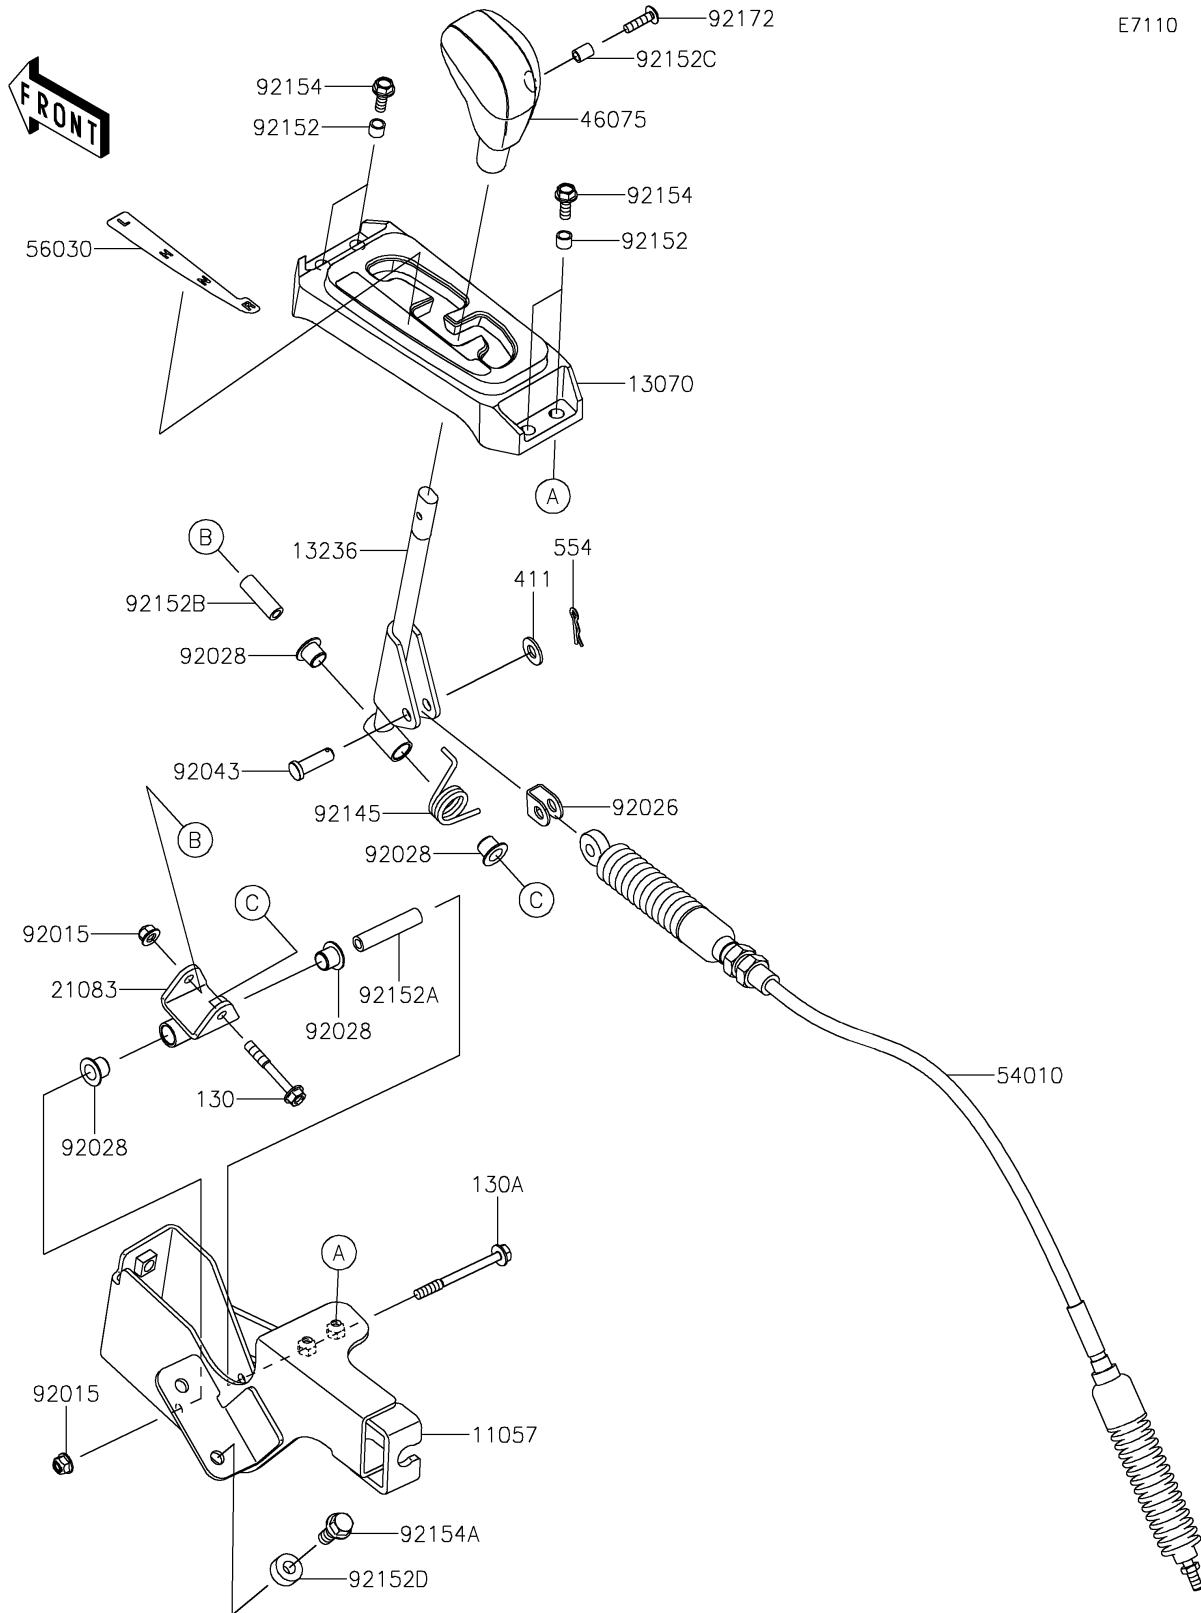

2021 TERYX4™ CAMO PARTS DIAGRAM

Control

E7110

2021 TERYX4™ CAMO PARTS LIST

Control

ITEM NAME	PART NUMBER	QUANTITY
BRACKET,SHIFT (Ref # 11057)	11057-1494	1
GUIDE,SHIFT GAUGE (Ref # 13070)	13070-0748	1
LEVER-COMP,SHIFT (Ref # 13236)	13236-0727	1
ARM (Ref # 21083)	21083-0710	1
GRIP (Ref # 46075)	46075-0569	1
CABLE,SHIFT (Ref # 54010)	54010-0619	1
LABEL,SHIFT POSITION (Ref # 56030)	56030-0849	1
NUT,LOCK,FLANGED,6MM (Ref # 92015)	92015-1675	2
SPACER (Ref # 92026)	92026-0074	1
BUSHING (Ref # 92028)	92028-1507	4
PIN (Ref # 92043)	92043-0053	1
SPRING (Ref # 92145)	92145-0832	1
COLLAR (Ref # 92152)	92152-1332	4
COLLAR,6.0X10X47 (Ref # 92152A)	92152-1517	1
COLLAR,6.0X10X30 (Ref # 92152B)	92152-1518	1
COLLAR,5.6X8X10.5 (Ref # 92152C)	92152-1545	1
COLLAR,8.2X18X8 (Ref # 92152D)	92152-1553	2
BOLT,FLANGED,6X16 (Ref # 92154)	92154-0887	4
BOLT,FLANGED,8X20 (Ref # 92154A)	92154-1104	2
SCREW,5X20 (Ref # 92172)	92172-2081	1
BOLT-FLANGED,6X45 (Ref # 130)	130CA0645	1
BOLT-FLANGED,6X65 (Ref # 130A)	130CA0665	1
WASHER-PLAIN,8MM (Ref # 411)	411AA0800	1
PIN-SNAP (Ref # 554)	554DA0800	1