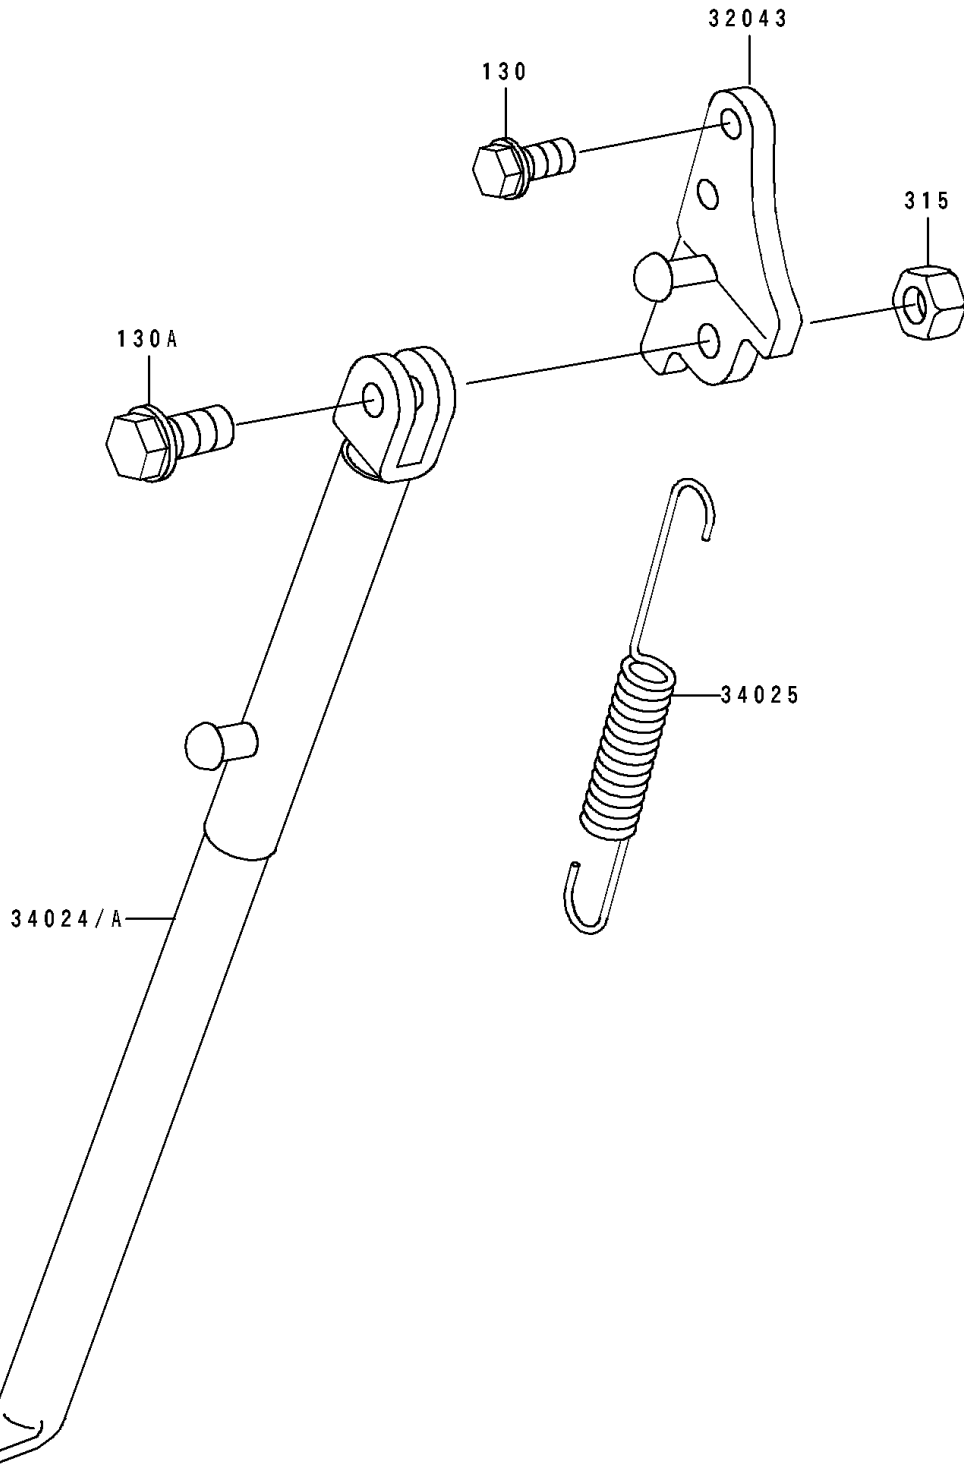

1995 KX80 PARTS DIAGRAM

Stand(s)

F2190

1995 KX80 PARTS LIST

Stand(s)

ITEM NAME	PART NUMBER	QUANTITY
BRACKET-STAND,SIDE,SILVER (Ref # 32043)	32043-1318-CE	1
STAND-SIDE,SILVER NO.25 (Ref # 34024)	34024-1241-CE	1
SPRING,STAND (Ref # 34025)	34025-005	1
BOLT-FLANGED,8X12 (Ref # 130)	130G0812	2
BOLT-FLANGED,10X30 (Ref # 130A)	130V1030	1
NUT-HEX-FINE,10MM,BLACK (Ref # 315)	315C1000	1