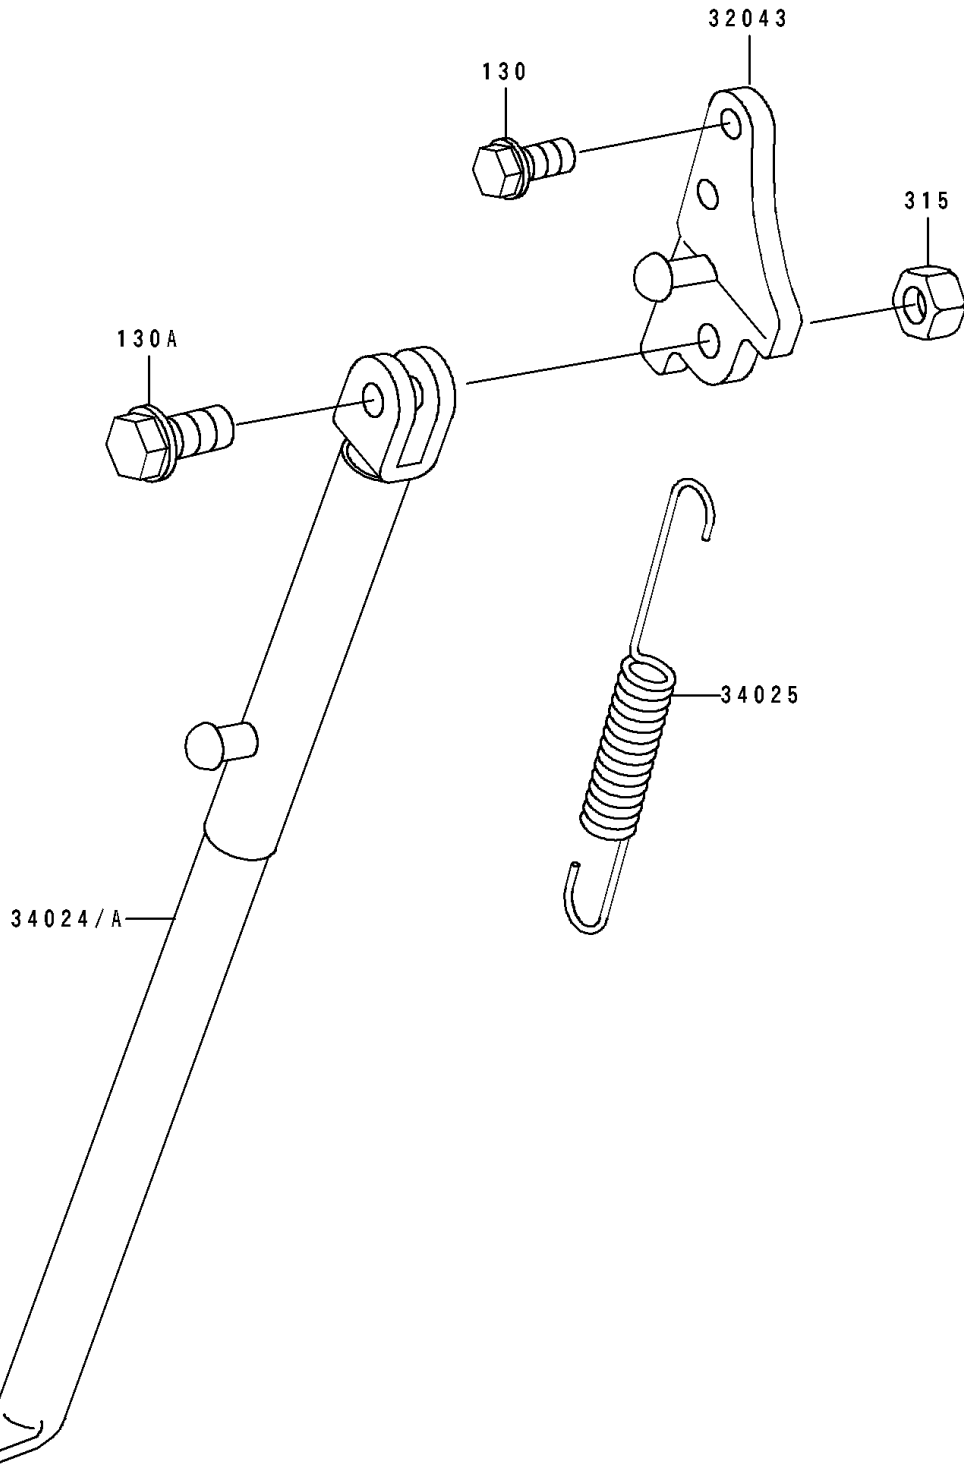

1994 Big Wheel PARTS DIAGRAM

Stand(s)

F2190

1994 Big Wheel PARTS LIST

Stand(s)

ITEM NAME	PART NUMBER	QUANTITY
BRACKET-STAND,SIDE,SILVER (Ref # 32043)	32043-1318-CE	1
STAND-SIDE,SILVER NO.25 (Ref # 34024A)	34024-1242-CE	1
SPRING,STAND (Ref # 34025)	34025-005	1
BOLT-FLANGED,8X12 (Ref # 130)	130G0812	2
BOLT-FLANGED,10X30 (Ref # 130A)	130V1030	1
NUT-HEX-FINE,10MM,BLACK (Ref # 315)	315C1000	1