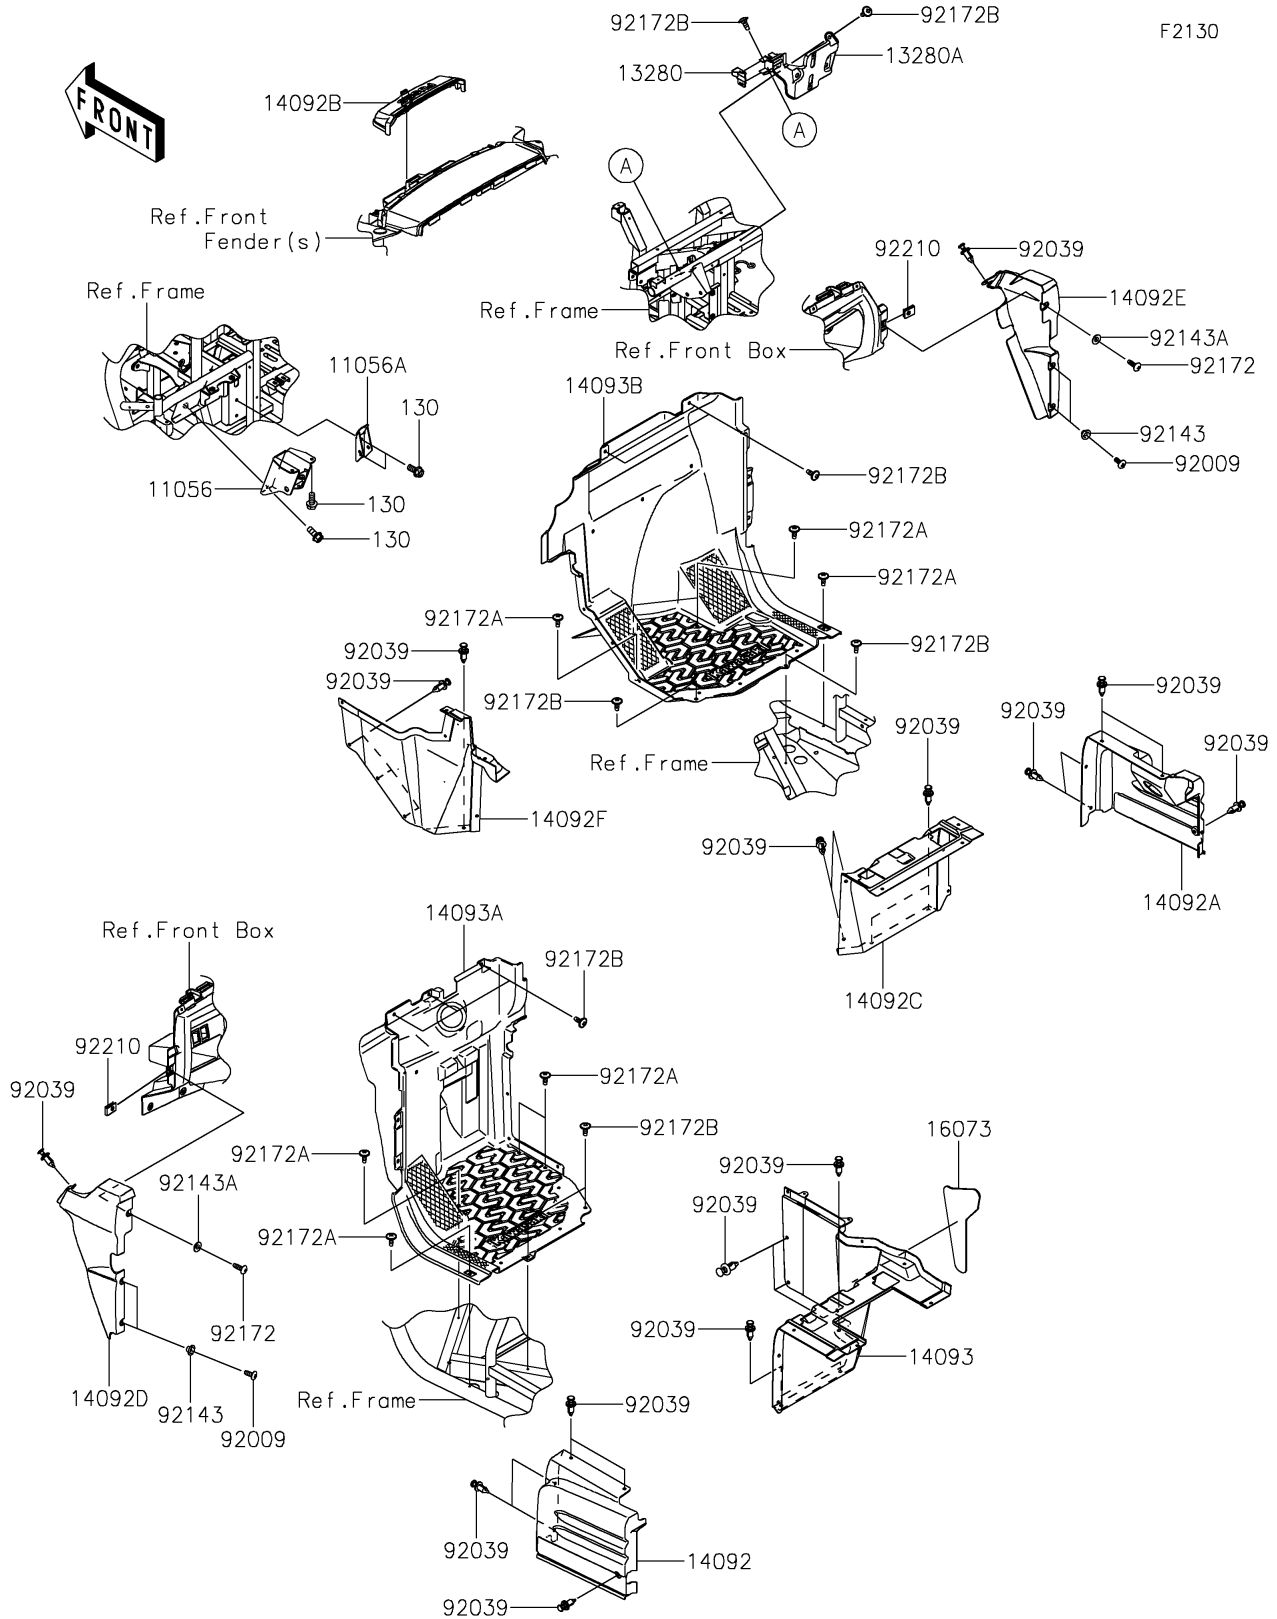

# 2021 TERYX4™ CAMO PARTS DIAGRAM

## Frame Fittings(Front)

## 2021 TERYX4™ CAMO PARTS LIST

### Frame Fittings(Front)

ITEM NAME	PART NUMBER	QUANTITY
BRACKET,BRAKE PEDAL (Ref # 11056)	11056-1431	1
BRACKET,THROTTLE PEDAL (Ref # 11056A)	11056-4408	1
HOLDER (Ref # 13280)	13280-0851	1
HOLDER,ECU (Ref # 13280A)	13280-0868	1
COVER,SEAT SIDE,LH (Ref # 14092)	14092-0720	1
COVER,SEAT SIDE,RH (Ref # 14092A)	14092-0721	1
COVER,FUSE BOX (Ref # 14092B)	14092-0724	1
COVER,FR SEAT,RH (Ref # 14092C)	14092-0757	1
COVER,SIDE GUARD,LH,CAMOUFLAGE (Ref # 14092D)	14092-0804-42H	1
COVER,SIDE GUARD,RH,CAMOUFLAGE (Ref # 14092E)	14092-0805-42H	1
COVER,FR SEAT,RH,CNT (Ref # 14092F)	14092-1083	1
COVER,FR SEAT,LH (Ref # 14093)	14093-0209	1
COVER,FR FLOOR,LH (Ref # 14093A)	14093-0550	1
COVER,FR FLOOR,RH (Ref # 14093B)	14093-0551	1
INSULATOR (Ref # 16073)	16073-0847	1
SCREW,TAPPING,6X16 (Ref # 92009)	92009-1166	4
RIVET (Ref # 92039)	92039-0776	26
COLLAR (Ref # 92143)	92143-1057	4
COLLAR (Ref # 92143A)	92143-1087	2
SCREW,TAPPING,6X20 (Ref # 92172)	92172-0488	2
SCREW,6X16 (Ref # 92172A)	92172-0711	8
SCREW,6X16 (Ref # 92172B)	92172-0826	11
NUT,LEAF SPRING,6MM (Ref # 92210)	92210-0624	2
BOLT-FLANGED,8X18 (Ref # 130)	130BA0818	5