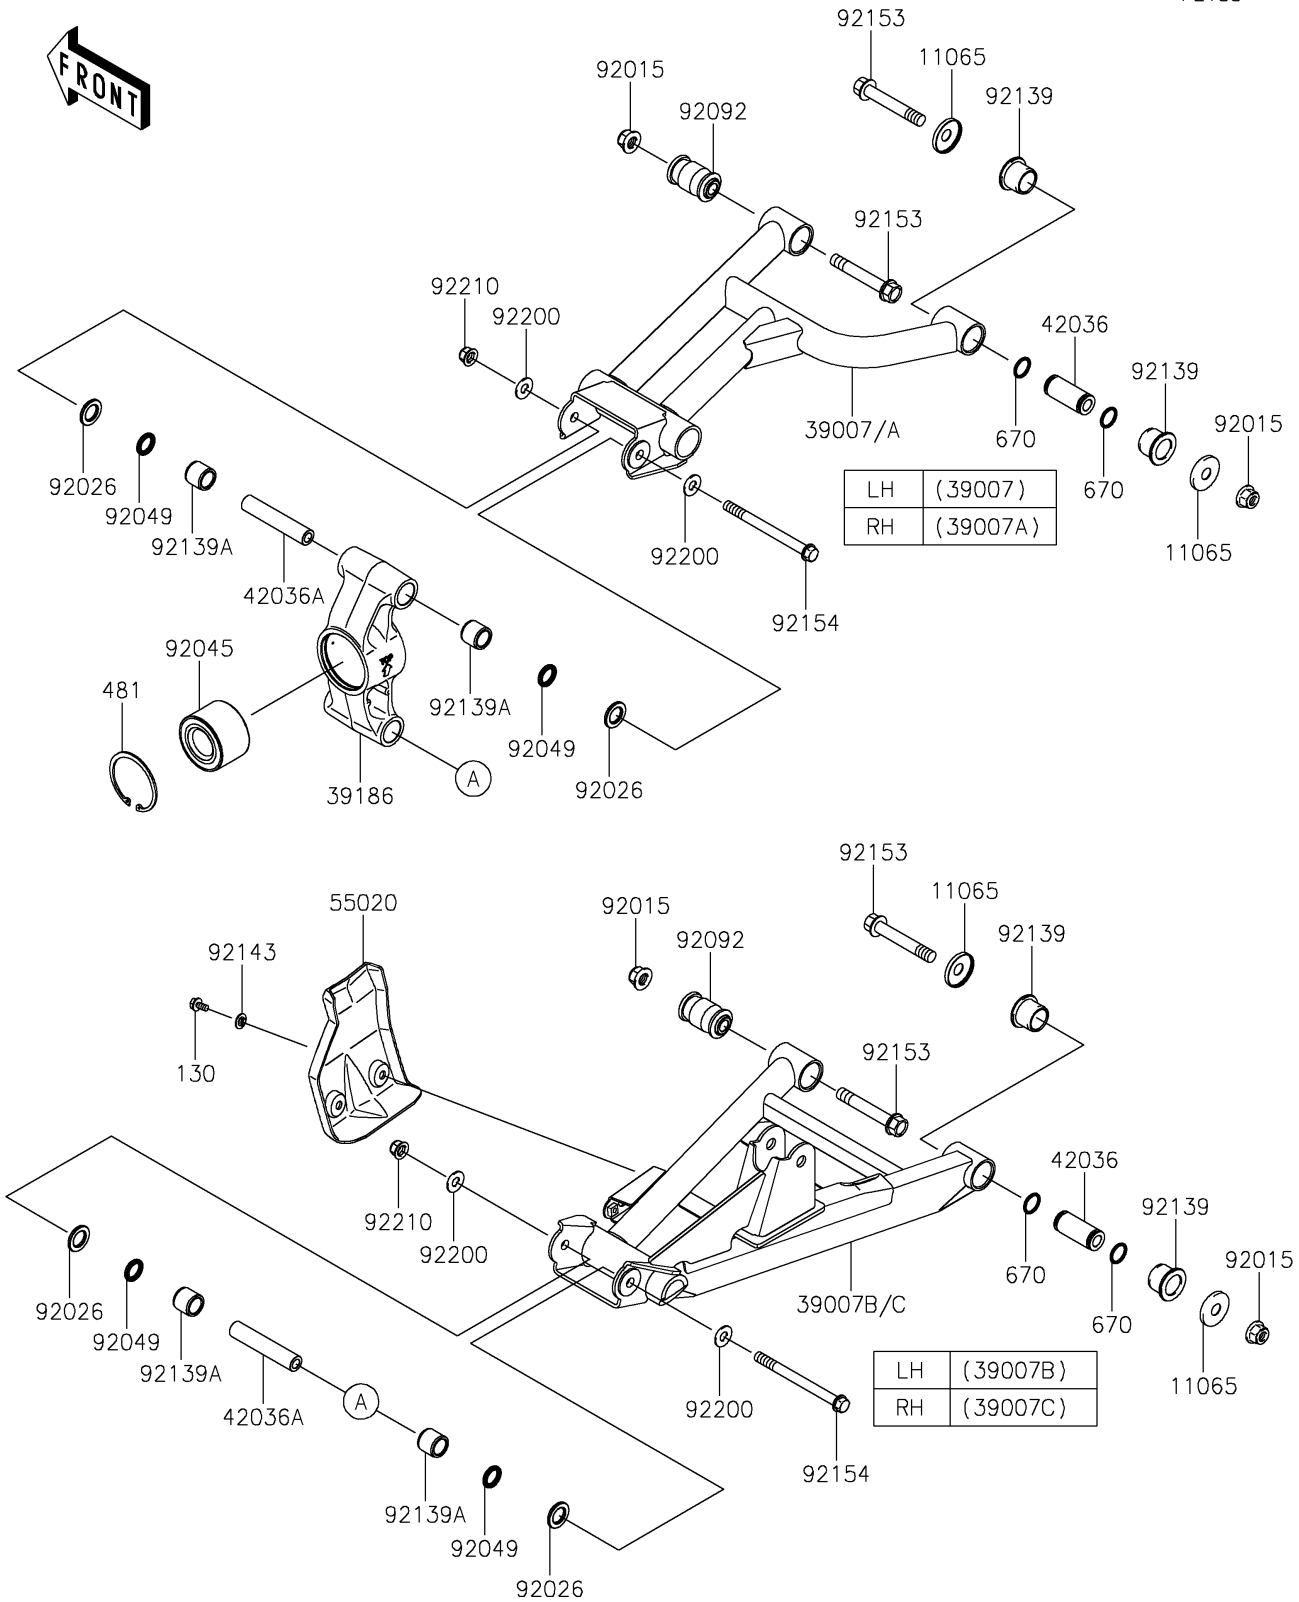

2021 TERYX4™ CAMO PARTS DIAGRAM

Rear Suspension

F2153

2021 TERYX4™ CAMO PARTS LIST

Rear Suspension

ITEM NAME	PART NUMBER	QUANTITY
CAP (Ref # 11065)	11065-0253	8
ARM-SUSP,RR,UPP,LH,BLACK (Ref # 39007)	39007-0345-10	1
ARM-SUSP,RR,UPP,RH,BLACK (Ref # 39007A)	39007-0346-10	1
ARM-SUSP,RR,LWR,LH,BLACK (Ref # 39007B)	39007-0347-10	1
ARM-SUSP,RR,LWR,RH,BLACK (Ref # 39007C)	39007-0348-10	1
KNUCKLE,RR (Ref # 39186)	39186-0316	2
SLEEVE (Ref # 42036)	42036-0062	4
SLEEVE,10X17X88 (Ref # 42036A)	42036-0710	4
GUARD,REAR ARM (Ref # 55020)	55020-0805	2
NUT,LOCK,FLANGED,12MM (Ref # 92015)	92015-1433	8
SPACER,17X28.6X3 (Ref # 92026)	92026-0746	8
BEARING-BALL,30X62X40 (Ref # 92045)	92045-0801	2
SEAL-OIL,17X24X3 (Ref # 92049)	92049-0726	8
BUSHING-RUBBER (Ref # 92092)	92092-0555	4
BUSHING (Ref # 92139)	92139-0231	8
BUSHING,17X24X21.5 (Ref # 92139A)	92139-0736	8
COLLAR (Ref # 92143)	92143-1087	4
BOLT,FLANGED,12X76.5 (Ref # 92153)	92153-1733	8
BOLT,FLANGED,10X117 (Ref # 92154)	92154-0743	4
WASHER,10.3X23X1.6 (Ref # 92200)	92200-2009	8
NUT,LOCK,FLANGED,10MM (Ref # 92210)	92210-1080	4
BOLT-FLANGED,6X12 (Ref # 130)	130BA0612	4
CIRCLIP (Ref # 481)	481J6200	2
O RING,18MM (Ref # 670)	670B2018	8