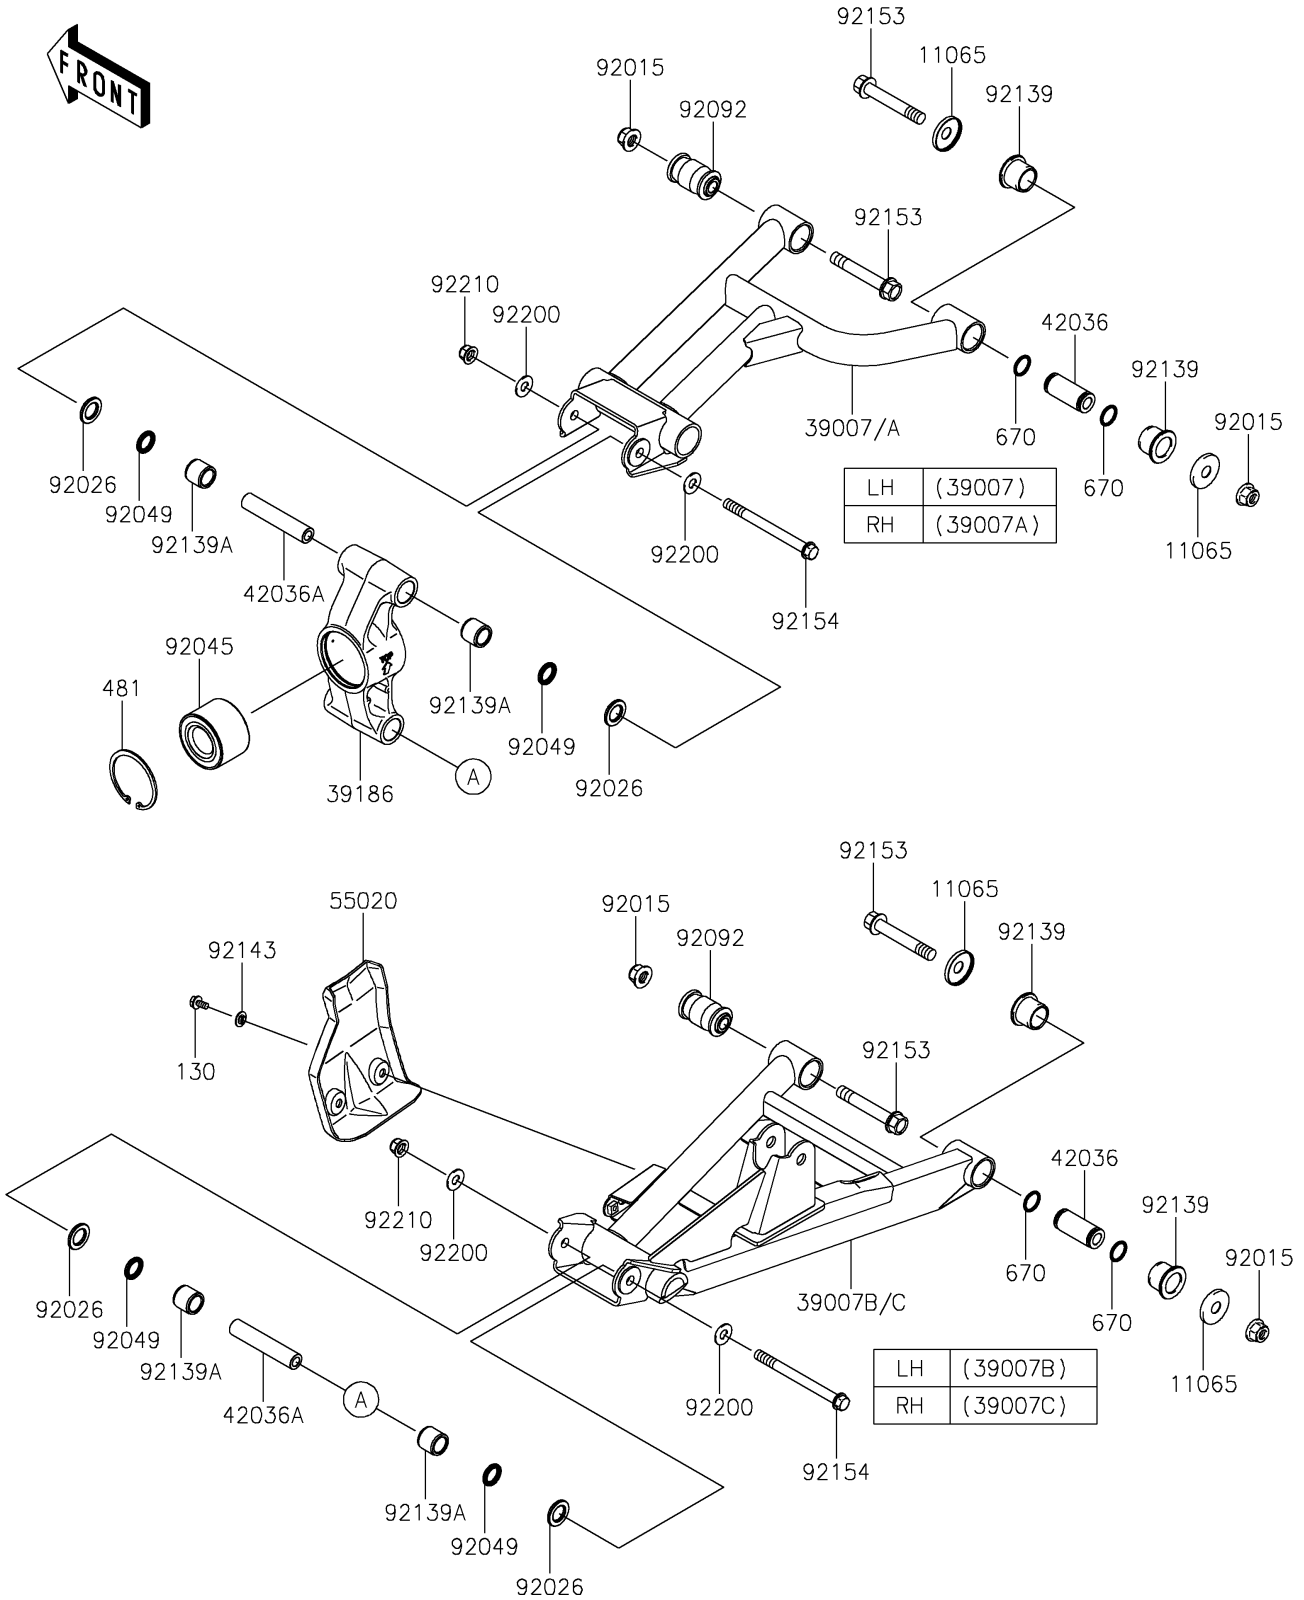

2021 TERYX4™ CAMO PARTS DIAGRAM

Rear Suspension

F2153

2021 TERYX4™ CAMO PARTS LIST

Rear Suspension

ITEM NAME	PART NUMBER	QUANTITY
CAP (Ref # 11065)	11065-0253	8
ARM-SUSP,RR,UPP,LH,BLACK (Ref # 39007)	39007-0345-10	1
ARM-SUSP,RR,UPP,RH,BLACK (Ref # 39007A)	39007-0346-10	1
ARM-SUSP,RR,LWR,LH,BLACK (Ref # 39007B)	39007-0347-10	1
ARM-SUSP,RR,LWR,RH,BLACK (Ref # 39007C)	39007-0348-10	1
KNUCKLE,RR (Ref # 39186)	39186-0316	2
SLEEVE (Ref # 42036)	42036-0062	4
SLEEVE,10X17X88 (Ref # 42036A)	42036-0710	4
GUARD,REAR ARM (Ref # 55020)	55020-0805	2
NUT,LOCK,FLANGED,12MM (Ref # 92015)	92015-1433	8
SPACER,17X28.6X3 (Ref # 92026)	92026-0746	8
BEARING-BALL,30X62X40 (Ref # 92045)	92045-0801	2
SEAL-OIL,17X24X3 (Ref # 92049)	92049-0726	8
BUSHING-RUBBER (Ref # 92092)	92092-0555	4
BUSHING (Ref # 92139)	92139-0231	8
BUSHING,17X24X21.5 (Ref # 92139A)	92139-0736	8
COLLAR (Ref # 92143)	92143-1087	4
BOLT,FLANGED,12X76.5 (Ref # 92153)	92153-1733	8
BOLT,FLANGED,10X117 (Ref # 92154)	92154-0743	4
WASHER,10.3X23X1.6 (Ref # 92200)	92200-2009	8
NUT,LOCK,FLANGED,10MM (Ref # 92210)	92210-1080	4
BOLT-FLANGED,6X12 (Ref # 130)	130BA0612	4
CIRCLIP (Ref # 481)	481J6200	2
O RING,18MM (Ref # 670)	670B2018	8