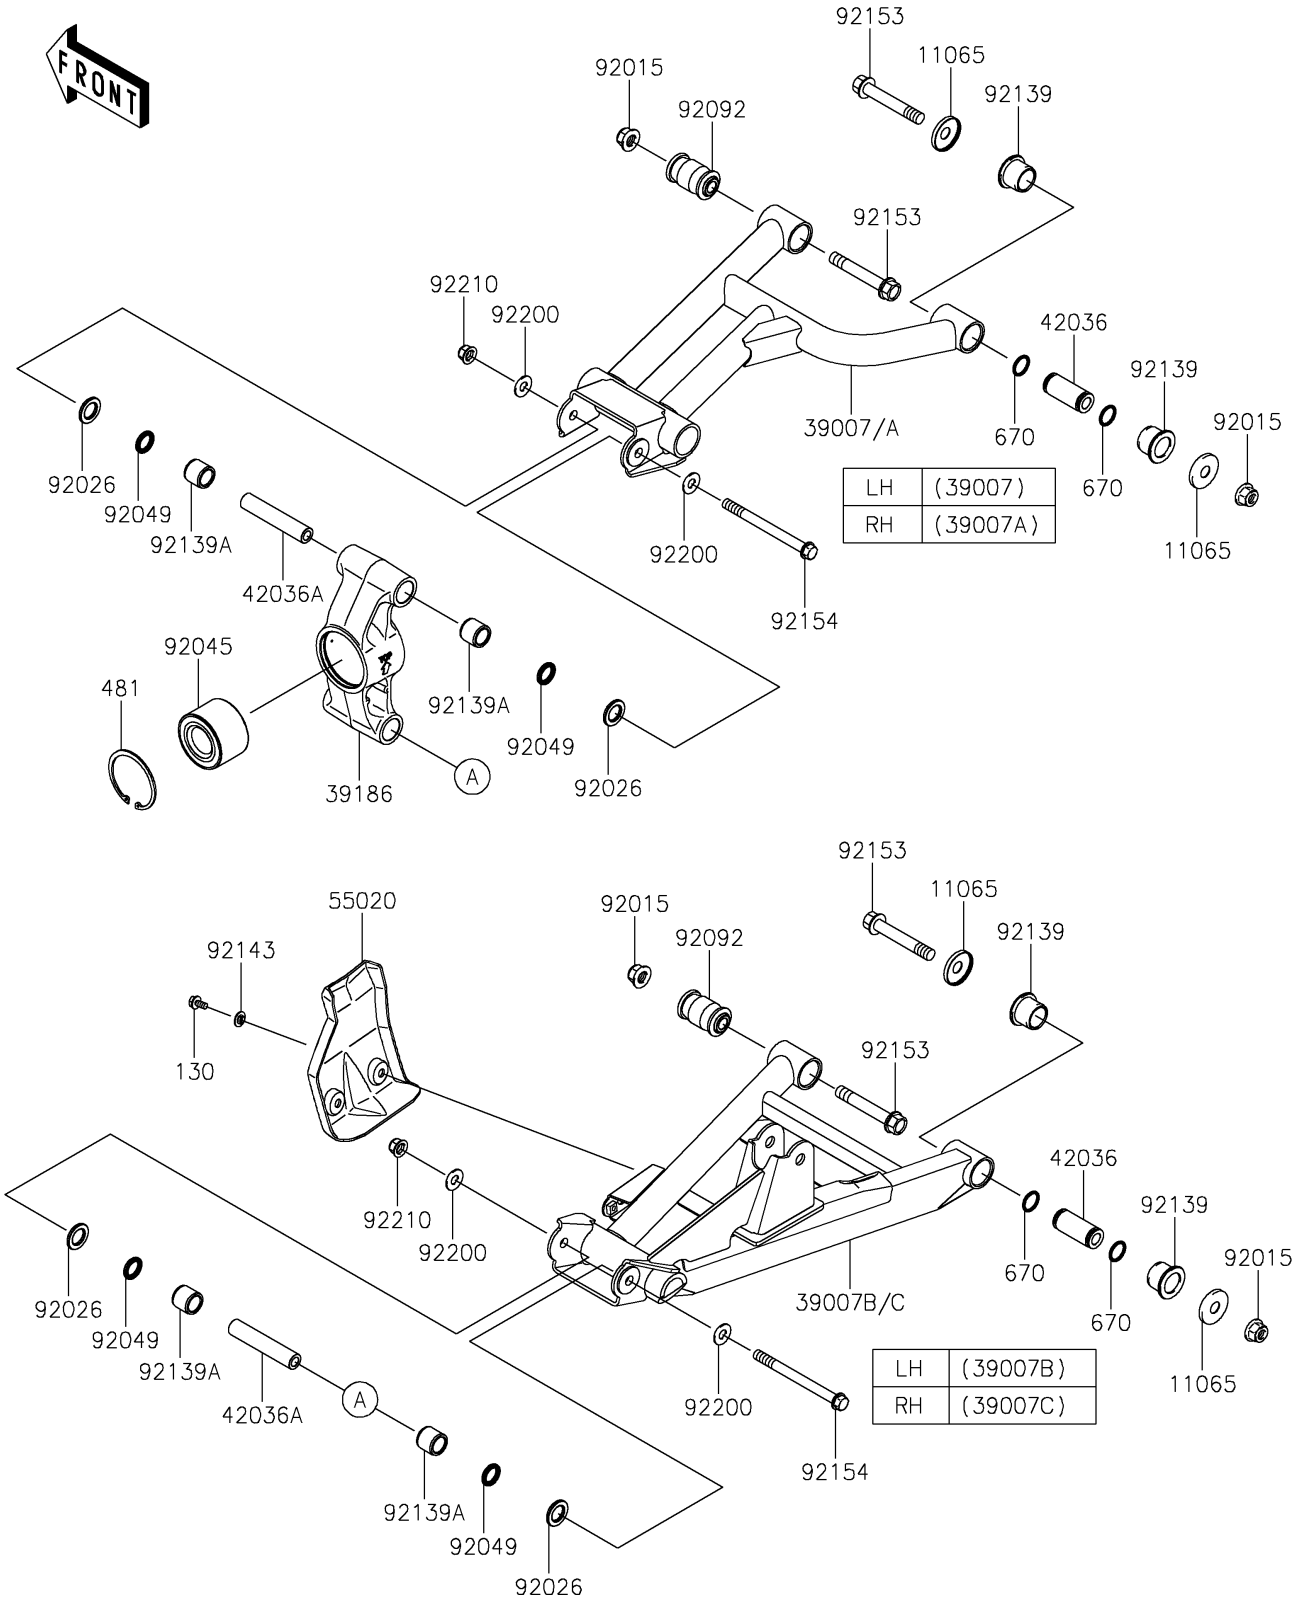

# 2021 TERYX4™ CAMO PARTS DIAGRAM

Rear Suspension

F2153

## 2021 TERYX4™ CAMO PARTS LIST

### Rear Suspension

ITEM NAME	PART NUMBER	QUANTITY
CAP (Ref # 11065)	11065-0253	8
ARM-SUSP,RR,UPP,LH,BLACK (Ref # 39007)	39007-0345-10	1
ARM-SUSP,RR,UPP,RH,BLACK (Ref # 39007A)	39007-0346-10	1
ARM-SUSP,RR,LWR,LH,BLACK (Ref # 39007B)	39007-0347-10	1
ARM-SUSP,RR,LWR,RH,BLACK (Ref # 39007C)	39007-0348-10	1
KNUCKLE,RR (Ref # 39186)	39186-0316	2
SLEEVE (Ref # 42036)	42036-0062	4
SLEEVE,10X17X88 (Ref # 42036A)	42036-0710	4
GUARD,REAR ARM (Ref # 55020)	55020-0805	2
NUT,LOCK,FLANGED,12MM (Ref # 92015)	92015-1433	8
SPACER,17X28.6X3 (Ref # 92026)	92026-0746	8
BEARING-BALL,30X62X40 (Ref # 92045)	92045-0801	2
SEAL-OIL,17X24X3 (Ref # 92049)	92049-0726	8
BUSHING-RUBBER (Ref # 92092)	92092-0555	4
BUSHING (Ref # 92139)	92139-0231	8
BUSHING,17X24X21.5 (Ref # 92139A)	92139-0736	8
COLLAR (Ref # 92143)	92143-1087	4
BOLT,FLANGED,12X76.5 (Ref # 92153)	92153-1733	8
BOLT,FLANGED,10X117 (Ref # 92154)	92154-0743	4
WASHER,10.3X23X1.6 (Ref # 92200)	92200-2009	8
NUT,LOCK,FLANGED,10MM (Ref # 92210)	92210-1080	4
BOLT-FLANGED,6X12 (Ref # 130)	130BA0612	4
CIRCLIP (Ref # 481)	481J6200	2
O RING,18MM (Ref # 670)	670B2018	8