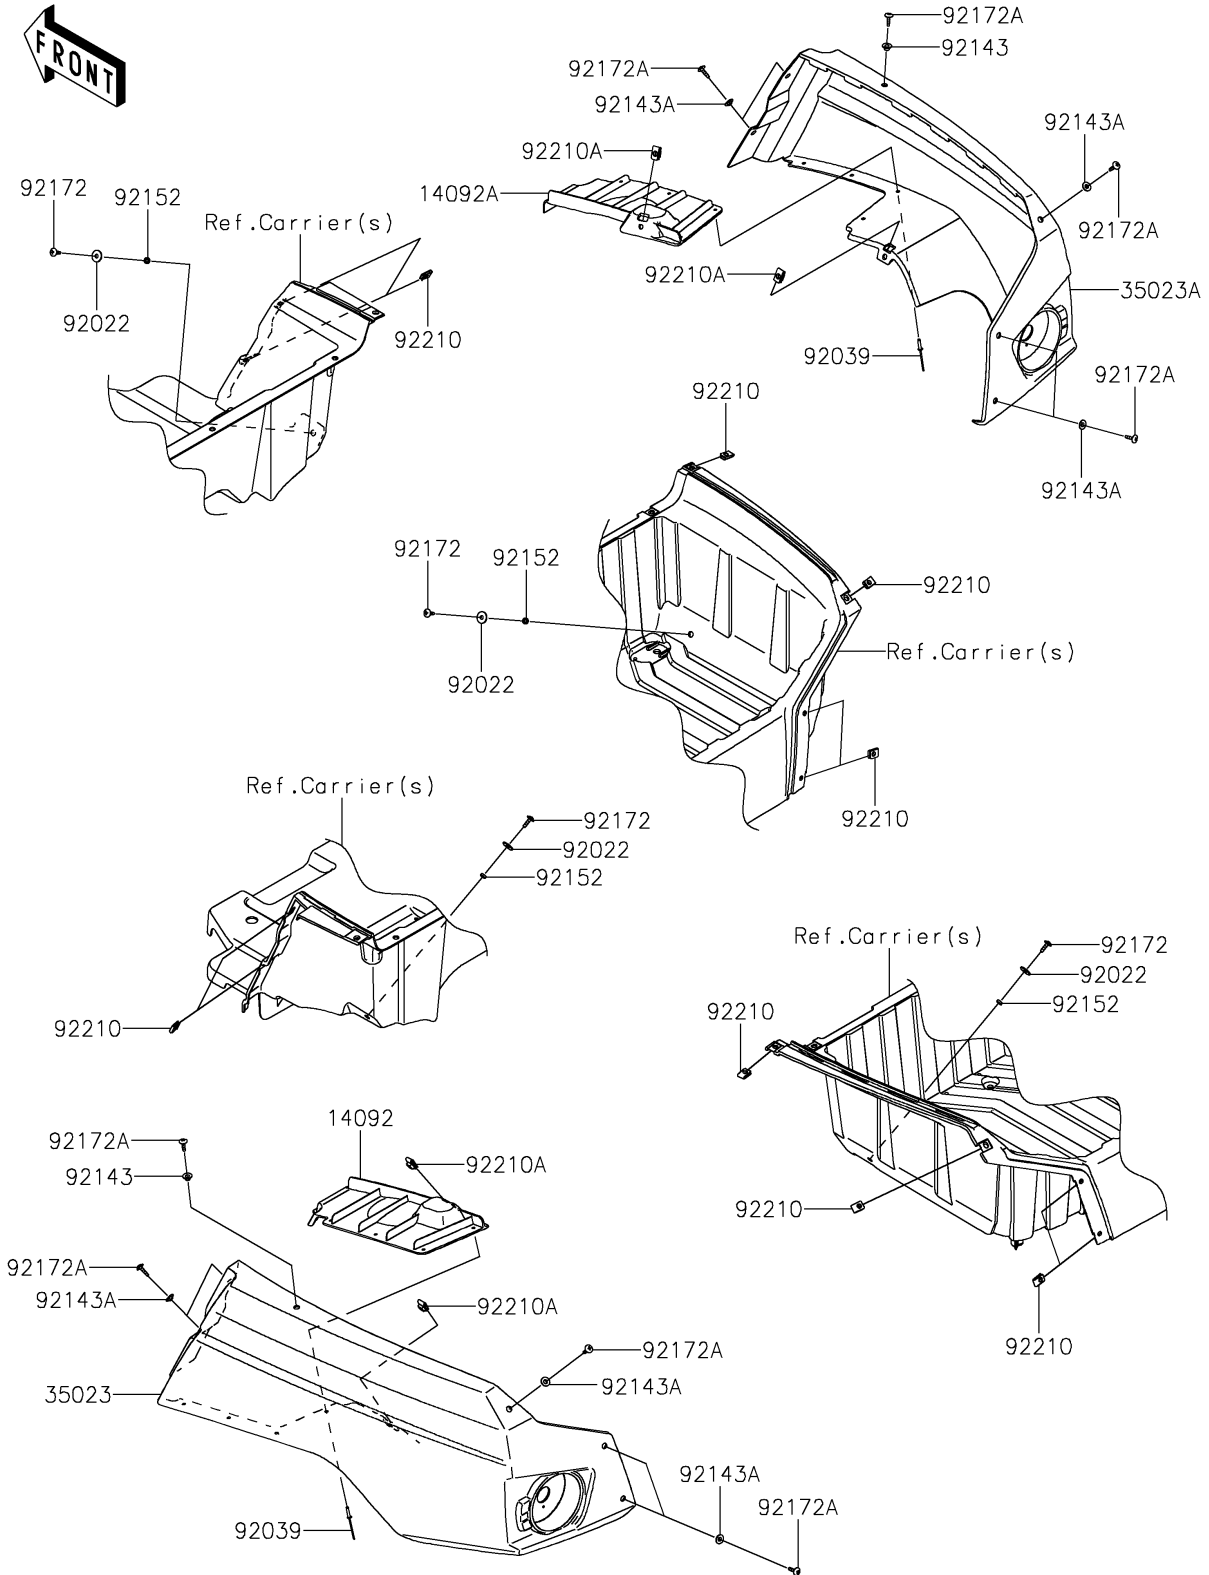

2021 TERYX4™ CAMO PARTS DIAGRAM

Rear Fender(s)

F2172

2021 TERYX4™ CAMO PARTS LIST

Rear Fender(s)

ITEM NAME	PART NUMBER	QUANTITY
COVER,INNER,LH (Ref # 14092)	14092-0863	1
COVER,INNER,RH (Ref # 14092A)	14092-0864	1
FENDER-REAR,LH,CAMOUFLAGE (Ref # 35023)	35023-0322-42H	1
FENDER-REAR,RH,CAMOUFLAGE (Ref # 35023A)	35023-0323-42H	1
WASHER,6.5X20X1.6,BLACK (Ref # 92022)	92022-1346	4
RIVET,5X23.3 (Ref # 92039)	92039-0769	8
COLLAR (Ref # 92143)	92143-1057	2
COLLAR (Ref # 92143A)	92143-1087	10
COLLAR,6.3X10X3 (Ref # 92152)	92152-1834	4
SCREW,6X18 (Ref # 92172)	92172-0002	4
SCREW,TAPPING,6X20 (Ref # 92172A)	92172-0488	12
NUT,LEAF SPRING,6MM (Ref # 92210)	92210-0624	12
NUT,6MM (Ref # 92210A)	92210-0891	4