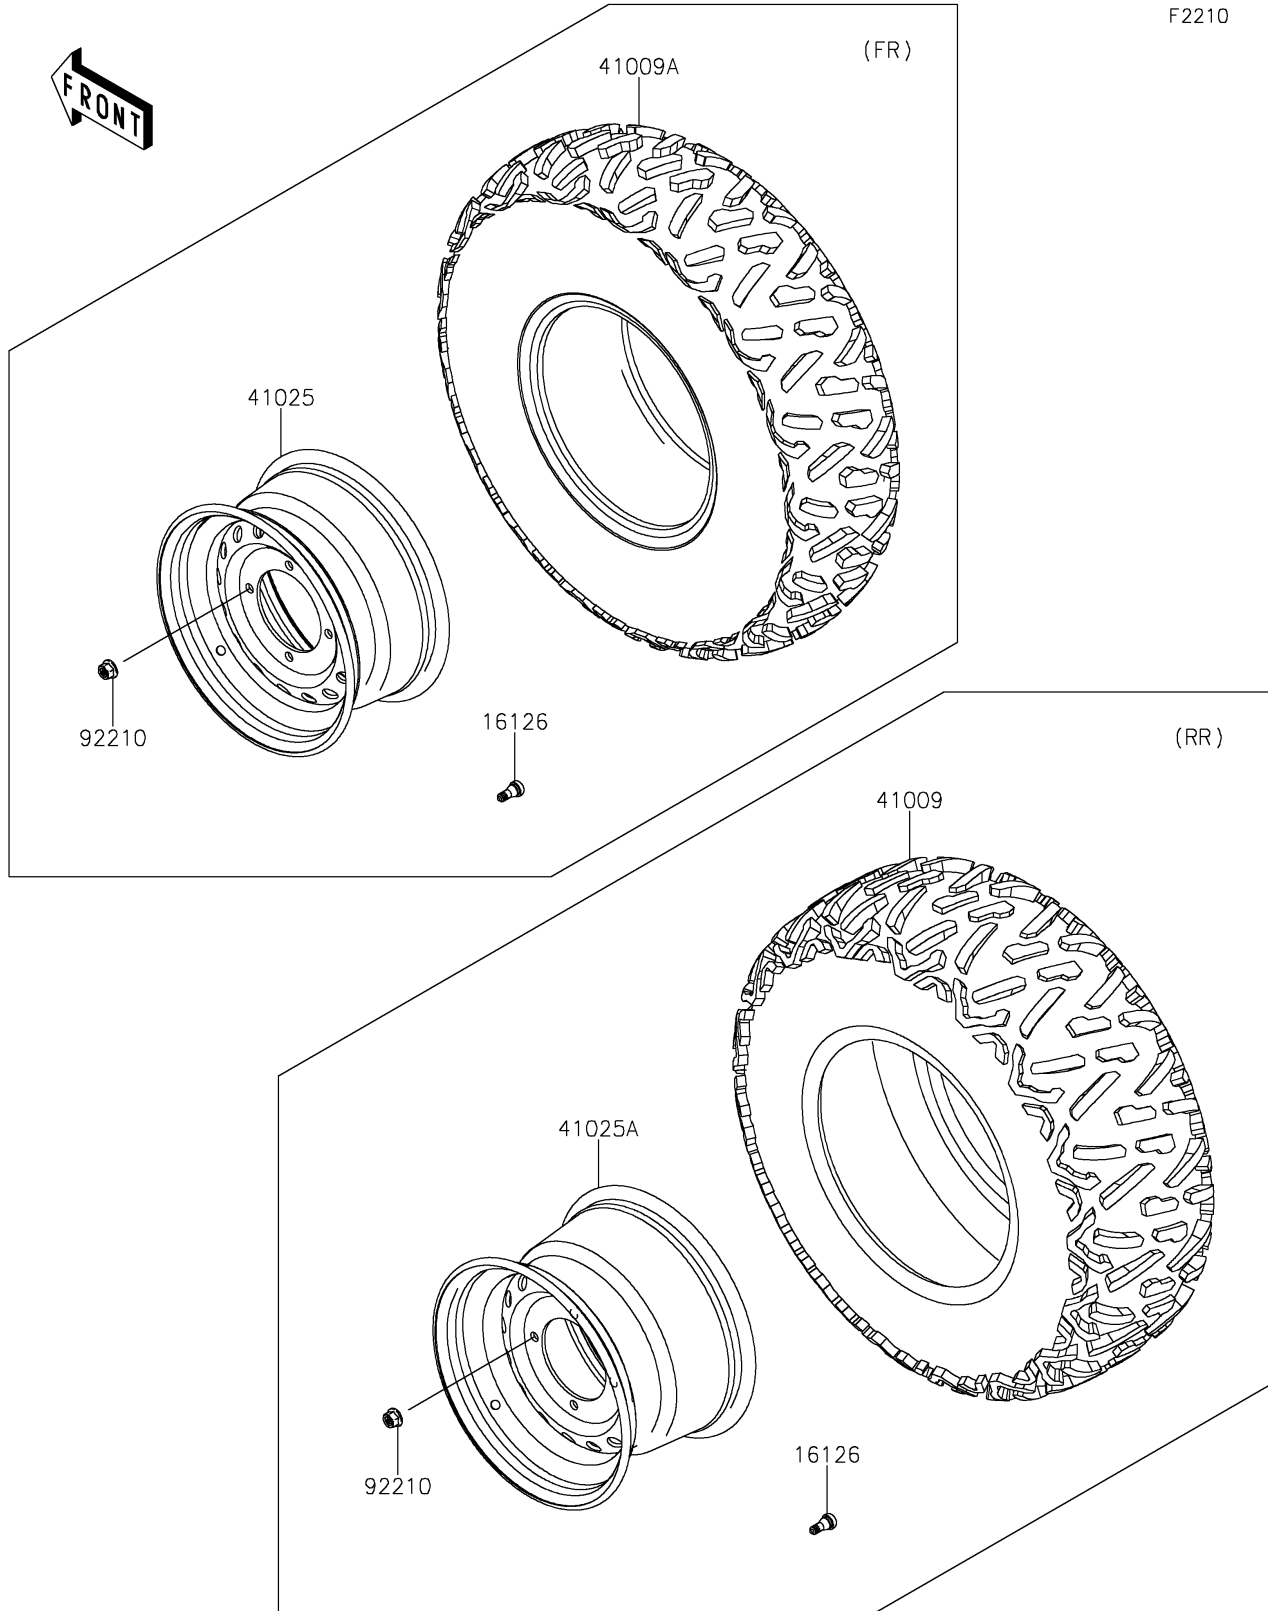

2021 TERYX4™ CAMO PARTS DIAGRAM

Wheels/Tires

F2210

2021 TERYX4™ CAMO PARTS LIST

Wheels/Tires

ITEM NAME	PART NUMBER	QUANTITY
VALVE (Ref # 16126)	16126-4001	4
TIRE,RR,26X11.00-12,MU10 (Ref # 41009)	41009-0506	2
TIRE,FR,26X9.00R12 6PLY,BIGHORN2 (Ref # 41009A)	41009-0511	2
RIM,FR,12X6.0AT,F.S.BLACK (Ref # 41025)	41025-0310-397	2
RIM,RR,12X8.0AT,F.S.BLACK (Ref # 41025A)	41025-0311-397	2
NUT,12MM (Ref # 92210)	92210-0603	16