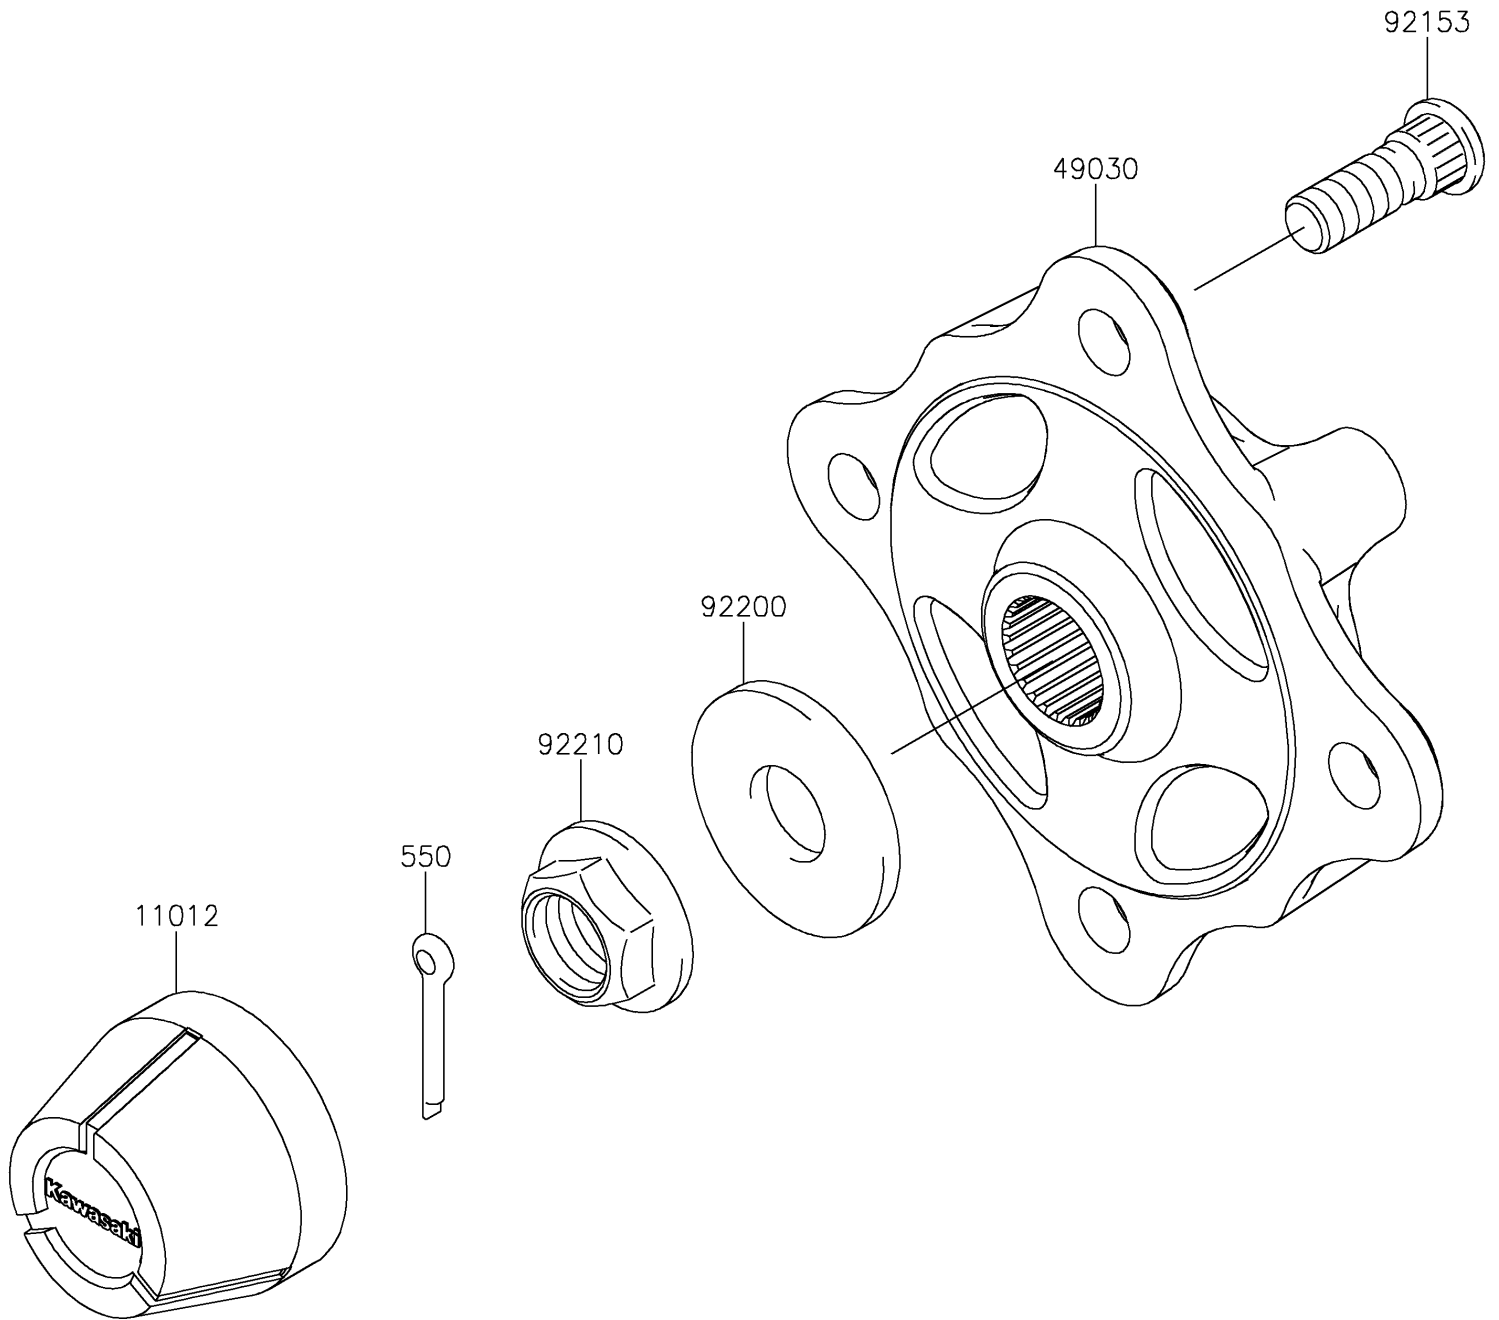

2021 TERYX4™ CAMO PARTS DIAGRAM

Front Hubs/Brakes

F2230

2021 TERYX4™ CAMO PARTS LIST

Front Hubs/Brakes

ITEM NAME	PART NUMBER	QUANTITY
CAP,WHEEL (Ref # 11012)	11012-1969	2
HUB,FR (Ref # 49030)	49030-0560	2
BOLT,12MM (Ref # 92153)	92153-1915	8
WASHER,20.3X52.0X4.5 (Ref # 92200)	92200-1739	2
NUT,FLANGED,20MM (Ref # 92210)	92210-2093	2
PIN-COTTER,4.0X30 (Ref # 550)	550AA4030	2