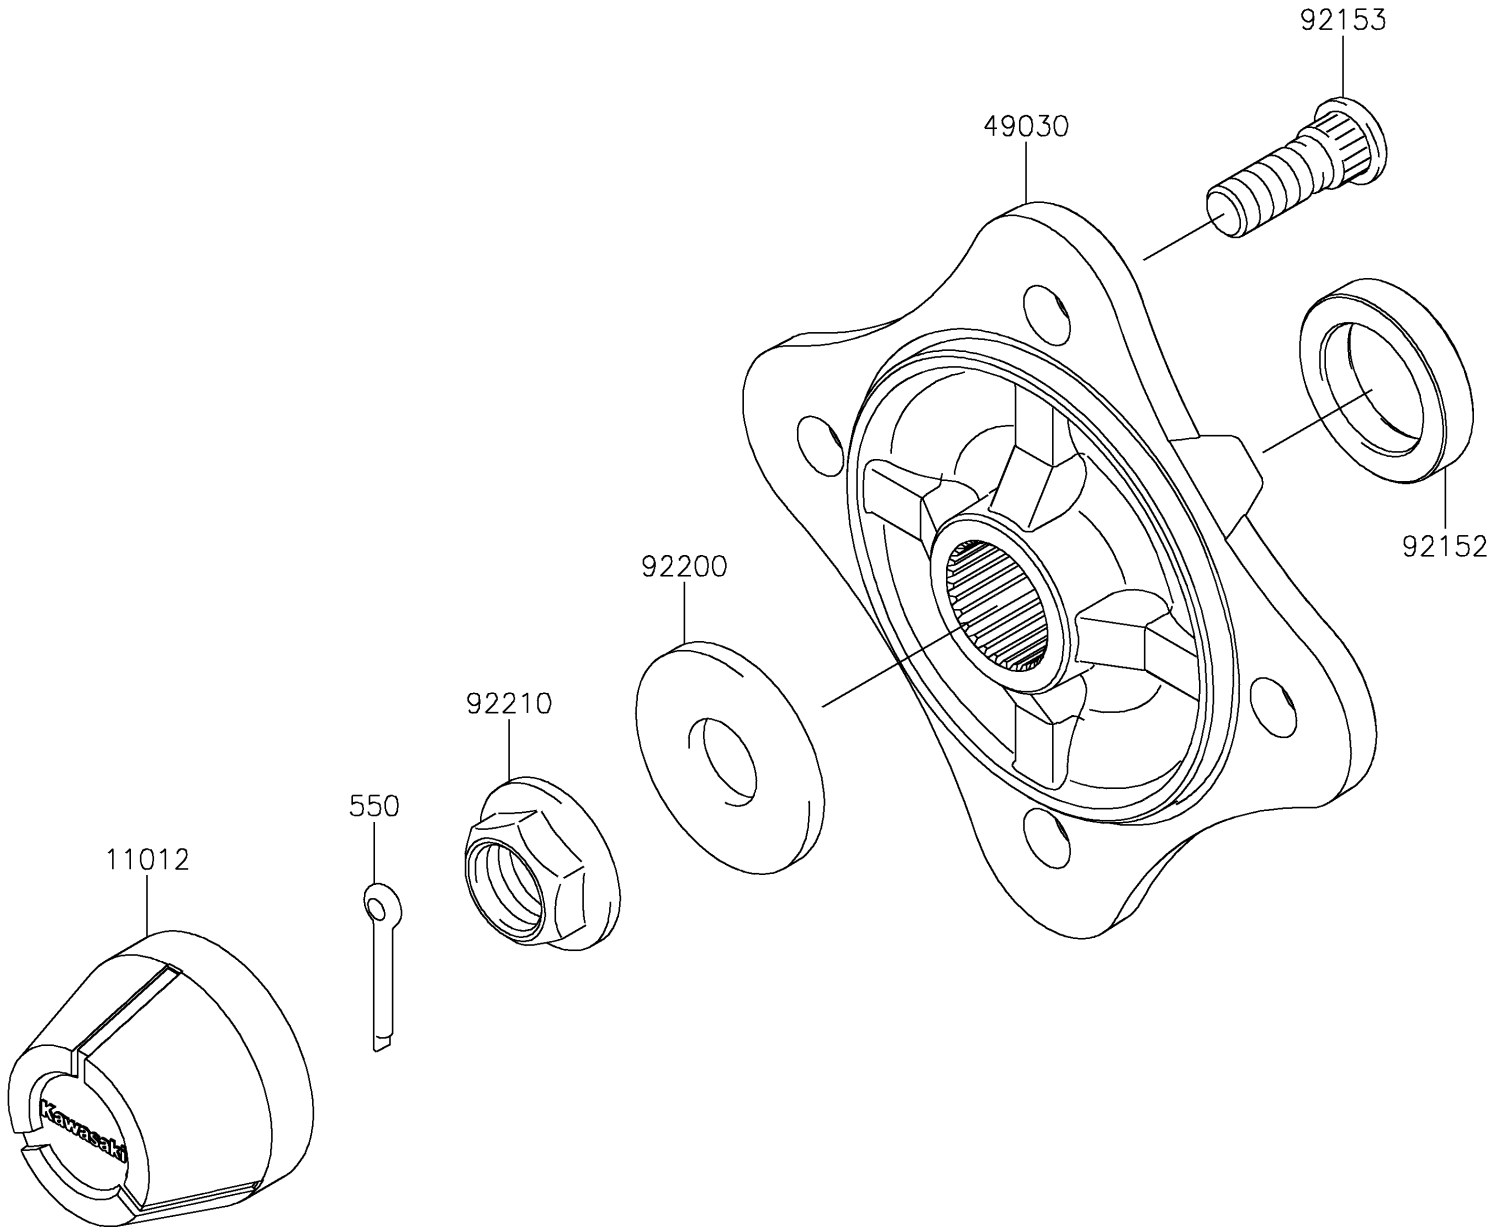

2021 TERYX4™ CAMO PARTS DIAGRAM

Rear Hubs/Brakes

F2240

2021 TERYX4™ CAMO PARTS LIST

Rear Hubs/Brakes

ITEM NAME	PART NUMBER	QUANTITY
CAP,WHEEL (Ref # 11012)	11012-1969	2
HUB,RR (Ref # 49030)	49030-0563	2
COLLAR,30.1X44X9 (Ref # 92152)	92152-1700	2
BOLT,12MM (Ref # 92153)	92153-1915	8
WASHER,20.3X52.0X4.5 (Ref # 92200)	92200-1739	2
NUT,FLANGED,20MM (Ref # 92210)	92210-2093	2
PIN-COTTER,4.0X30 (Ref # 550)	550AA4030	2