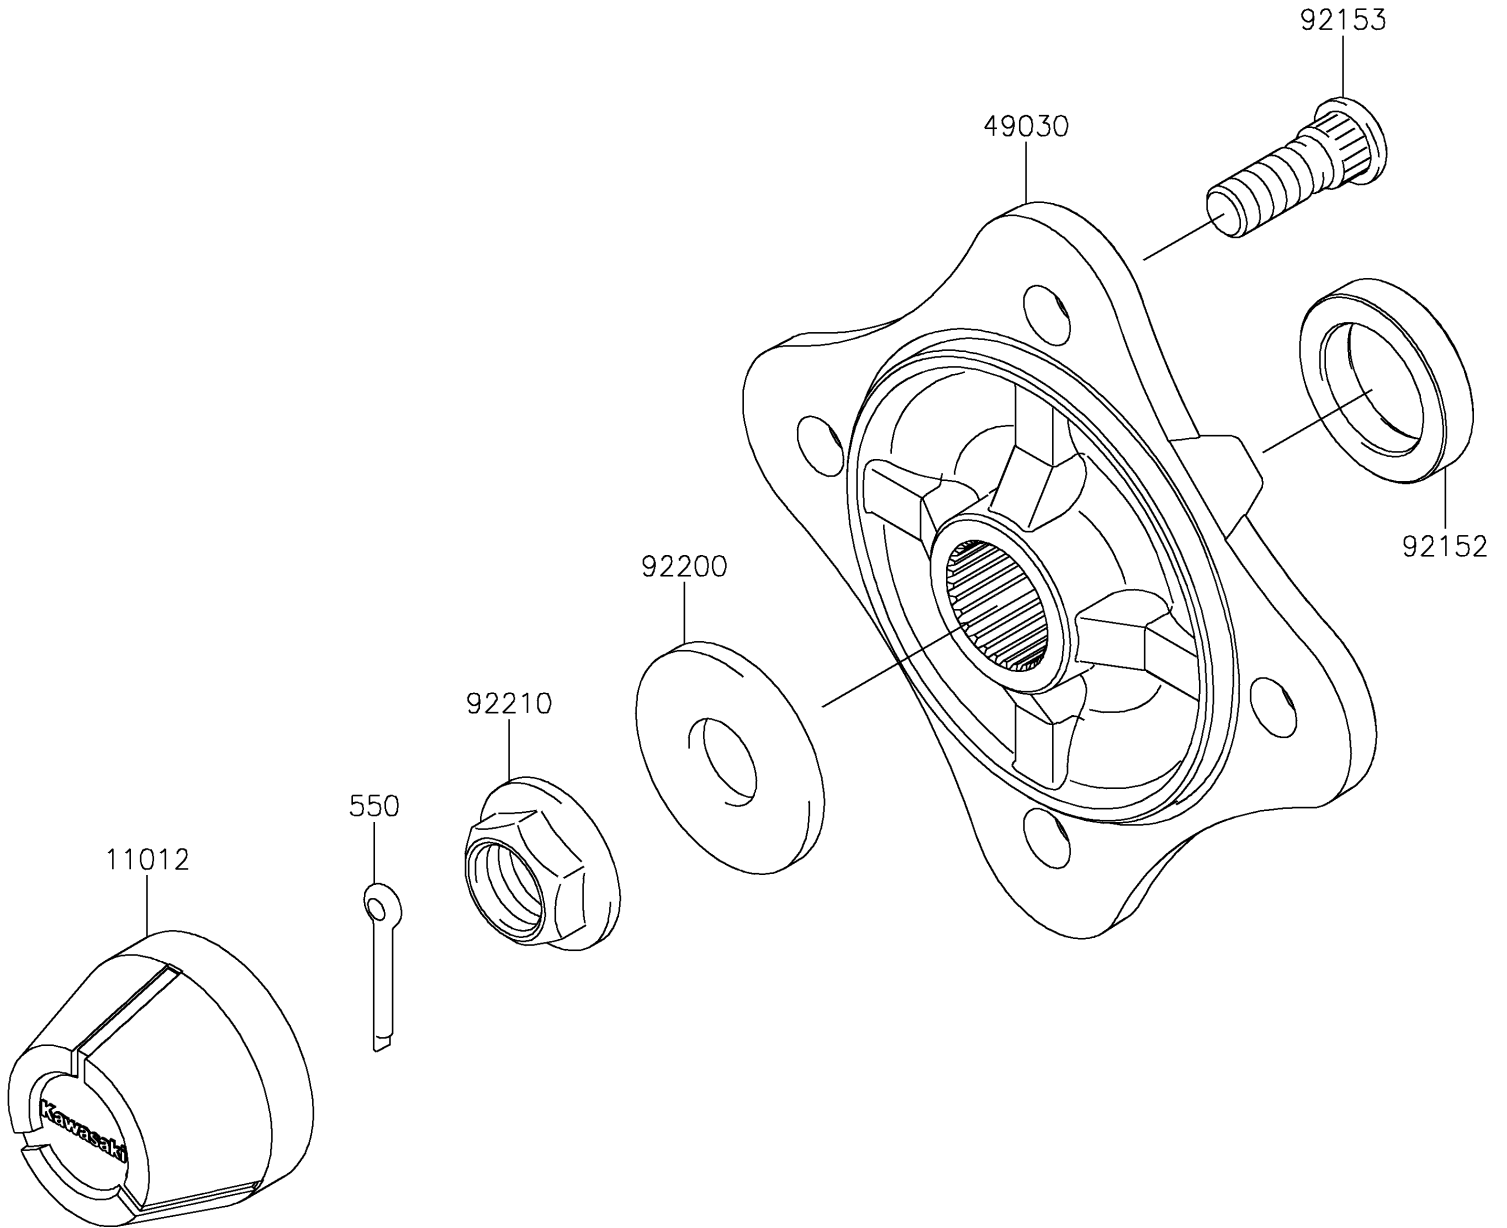

# 2021 TERYX4™ CAMO PARTS DIAGRAM

Rear Hubs/Brakes

F2240

## 2021 TERYX4™ CAMO PARTS LIST

### Rear Hubs/Brakes

ITEM NAME	PART NUMBER	QUANTITY
CAP,WHEEL (Ref # 11012)	11012-1969	2
HUB,RR (Ref # 49030)	49030-0563	2
COLLAR,30.1X44X9 (Ref # 92152)	92152-1700	2
BOLT,12MM (Ref # 92153)	92153-1915	8
WASHER,20.3X52.0X4.5 (Ref # 92200)	92200-1739	2
NUT,FLANGED,20MM (Ref # 92210)	92210-2093	2
PIN-COTTER,4.0X30 (Ref # 550)	550AA4030	2