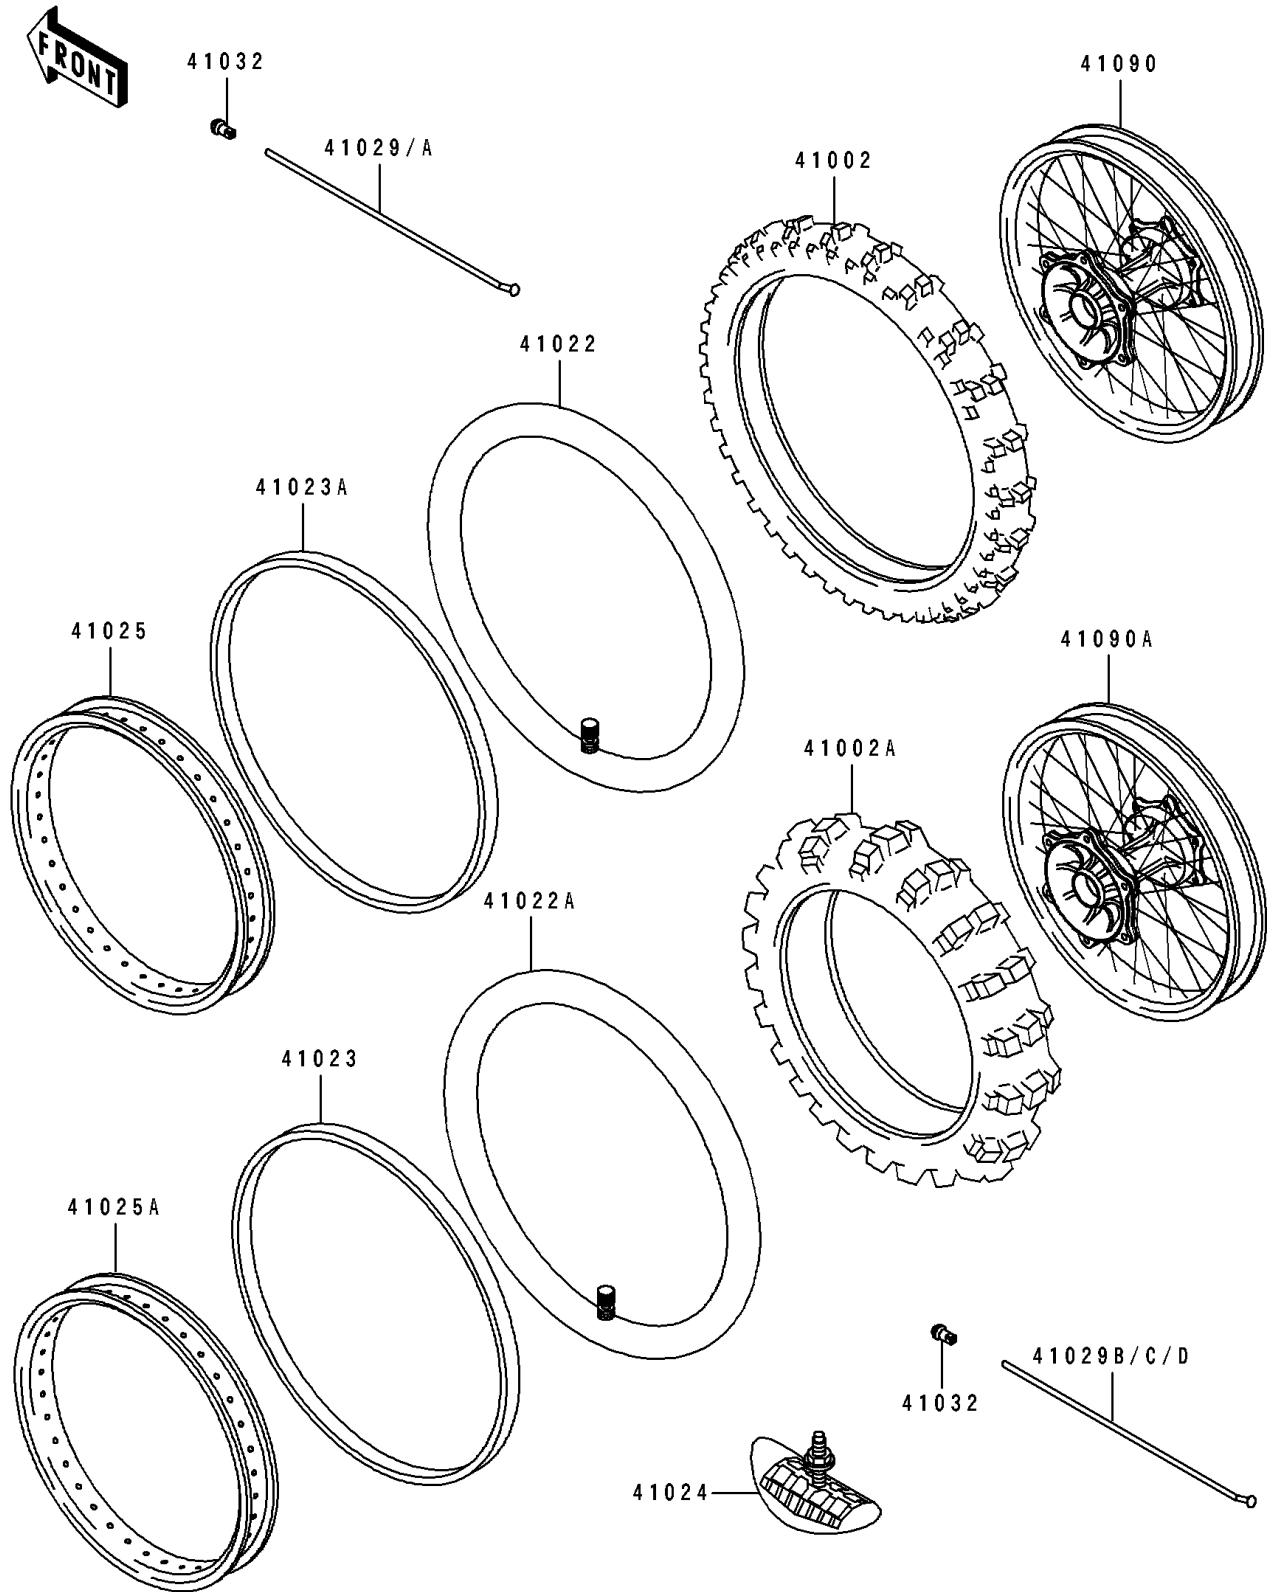

1994 KX80 PARTS DIAGRAM

Wheels/Tires(KX80-R4/R5)

F2210

1994 KX80 PARTS LIST

Wheels/Tires(KX80-R4/R5)

ITEM NAME	PART NUMBER	QUANTITY
TIRE,FR,70/100-17 40M,K490(D) (Ref # 41002)	41002-1574	1
TIRE,RR,90/100-14 49M,K695(D) (Ref # 41002A)	41002-1787	1
TUBE-TIRE,70/100-17(D) (Ref # 41022)	41022-1124	1
TUBE-TIRE,90/100-14(D) (Ref # 41022A)	41022-1125	1
BAND-RIM,80/100-14(D) (Ref # 41023)	41023-1068	1
BAND-RIM,100/90-17(D) (Ref # 41023A)	41023-1082	1
STOPPER-RIM,1.60-M(DUNLOP) (Ref # 41024)	41024-010	1
RIM,FR,1.40X17EN6J (Ref # 41025)	41025-1184	1
RIM,RR,1.60X14EN6J (Ref # 41025A)	41025-1185	1
SPOKE-INNER,FR,188MMX166D (Ref # 41029)	41029-1113	14
SPOKE-INNER,FR,184MMX166D (Ref # 41029A)	41029-1114	14
SPOKE-INNER,RR,RH,156MMX168D (Ref # 41029B)	41029-1176	7
SPOKE-INNER,RR,RH,153MMX168D (Ref # 41029C)	41029-1177	7
SPOKE-INNER,RR,LH,158MMX172D (Ref # 41029D)	41029-1187	14
NIPPLE-SPOKE (Ref # 41032)	41032-1057	56
WHEEL-SUB ASSY,FR (Ref # 41090)	41090-1058	1
WHEEL-SUB ASSY,RR (Ref # 41090A)	41090-1077	1