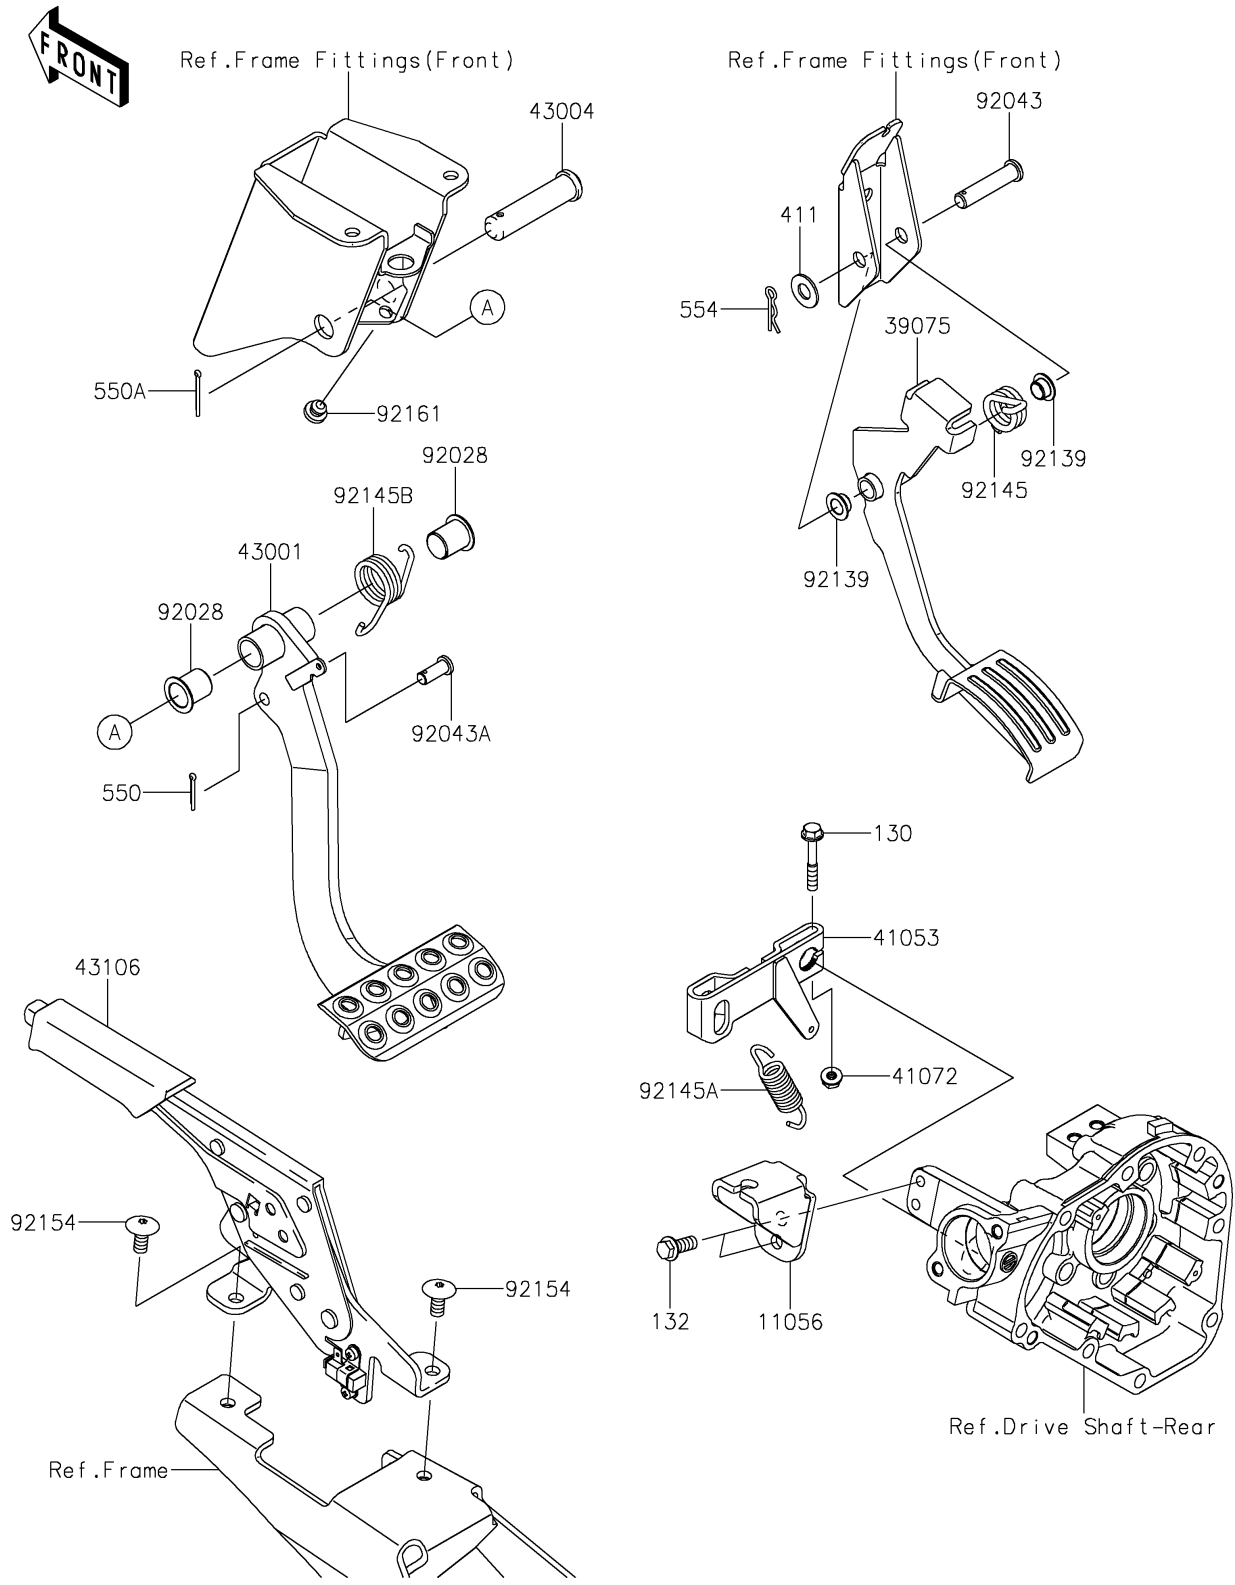

2021 TERYX4™ CAMO PARTS DIAGRAM

Brake Pedal/Throttle Lever

F2260

2021 TERYX4™ CAMO PARTS LIST

Brake Pedal/Throttle Lever

ITEM NAME	PART NUMBER	QUANTITY
BRACKET (Ref # 11056)	11056-2267	1
LEVER-THROTTLE (Ref # 39075)	39075-0019	1
LEVER-BRAKE CAM (Ref # 41053)	41053-0023	1
NUT,6MM (Ref # 41072)	41072-007	1
LEVER-BRAKE,PEDAL (Ref # 43001)	43001-0739	1
SHAFT-BRAKE (Ref # 43004)	43004-1128	1
LEVER-ASSY-PARKING BRAKE (Ref # 43106)	43106-0005	1
BUSHING (Ref # 92028)	92028-1571	2
PIN,10X42.5 (Ref # 92043)	92043-0707	1
PIN (Ref # 92043A)	92043-1039	1
BUSHING (Ref # 92139)	92139-0230	2
SPRING,THROTTLE (Ref # 92145)	92145-0831	1
SPRING,BRAKE CAM LEVER (Ref # 92145A)	92145-0880	1
SPRING,BRAKE PEDAL RETURN (Ref # 92145B)	92145-1615	1
BOLT-FLANGED,8X18 (Ref # 92154)	92154-2692	2
DAMPER (Ref # 92161)	92161-1084	1
BOLT-FLANGED,6X40 (Ref # 130)	130CA0640	1
BOLT-FLANGED-SMALL,8X20 (Ref # 132)	132BA0820	2
WASHER-PLAIN,10MM (Ref # 411)	411AA1000	1
PIN-COTTER,2.5X18 (Ref # 550)	550AA2518	1
PIN-COTTER,2.5X25 (Ref # 550A)	550AA2525	1
PIN-SNAP,10MM (Ref # 554)	554DA1000	1