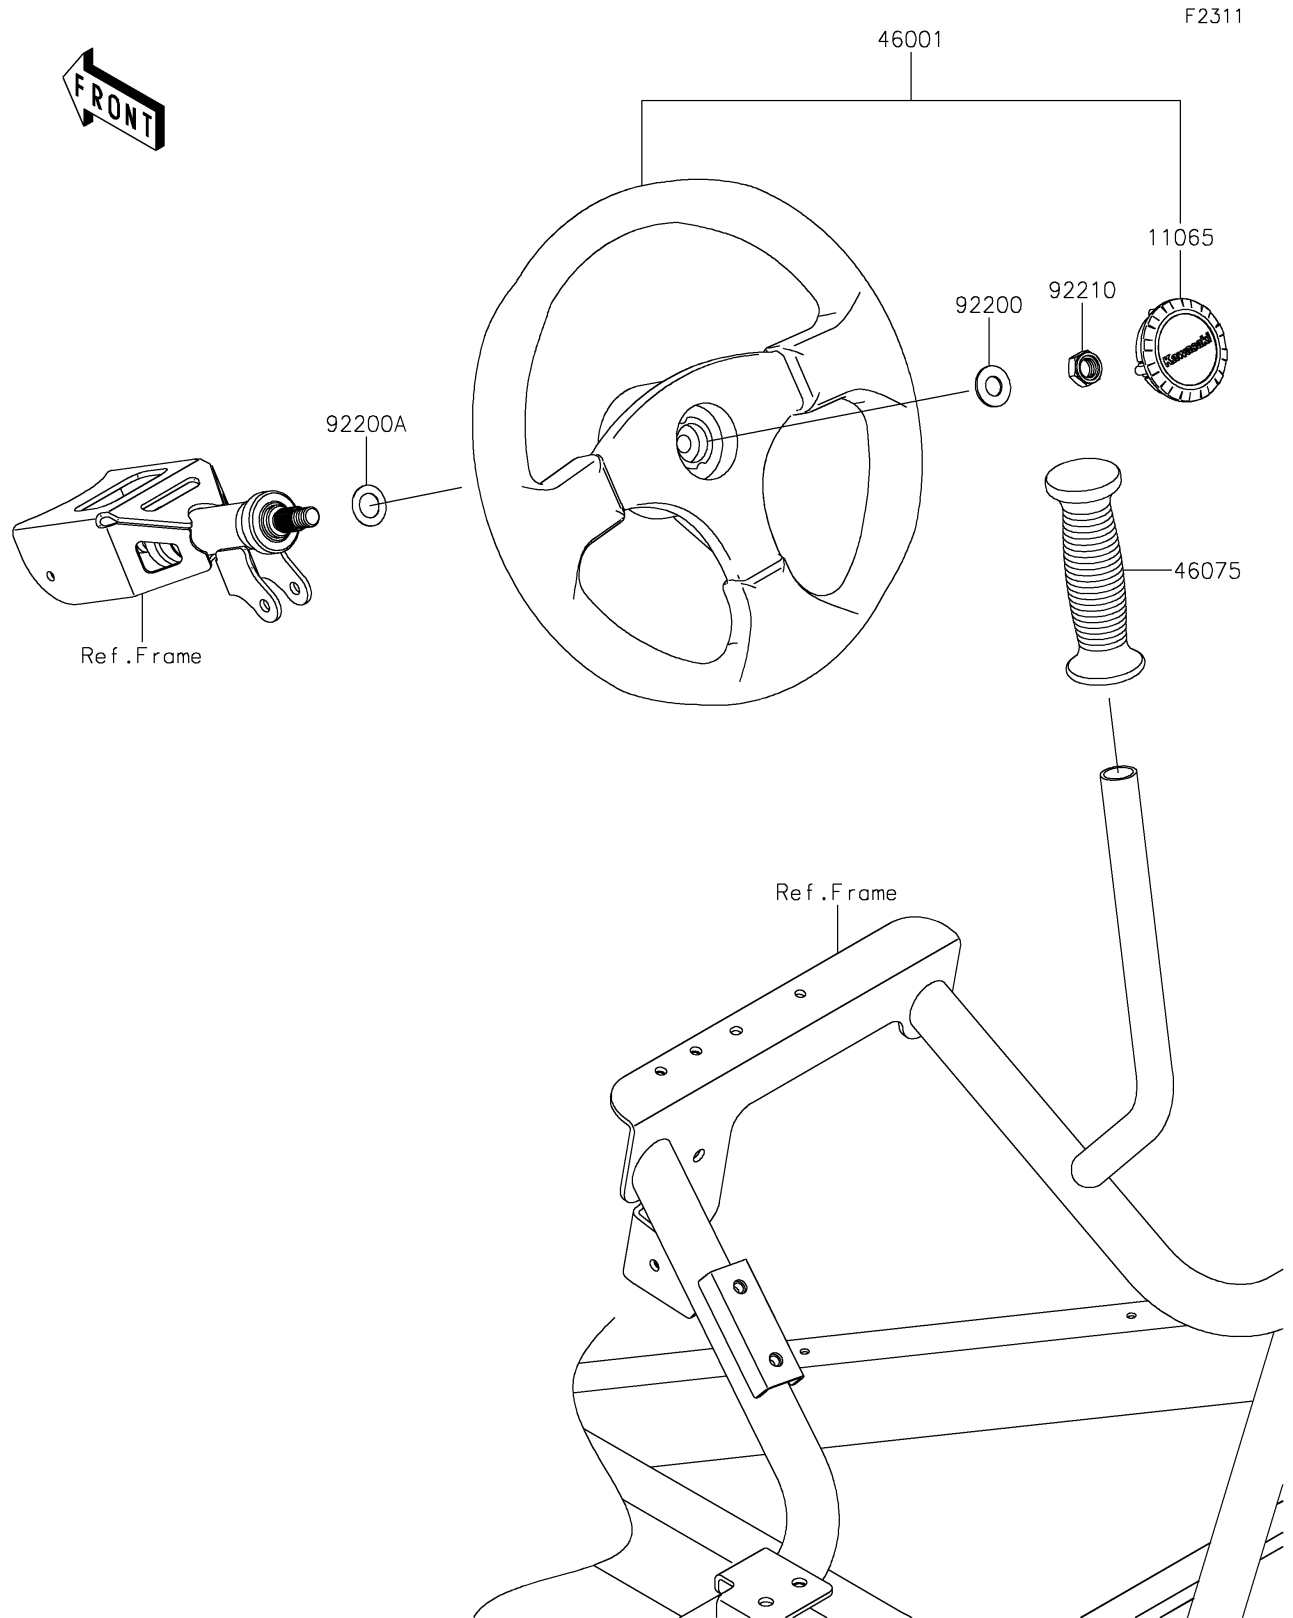

2021 TERYX4™ CAMO PARTS DIAGRAM

Steering Wheel

2021 TERYX4™ CAMO PARTS LIST

Steering Wheel

ITEM NAME	PART NUMBER	QUANTITY
CAP,HANDLE (Ref # 11065)	11065-0171	1
HANDLE-ASSY (Ref # 46001)	46001-0005	1
GRIP (Ref # 46075)	46075-0582	1
WASHER,12.1X25X1.6 (Ref # 92200)	92200-0455	1
WASHER,15X25X1.6 (Ref # 92200A)	92200-0460	1
NUT,LOCK,12MM (Ref # 92210)	92210-1249	1