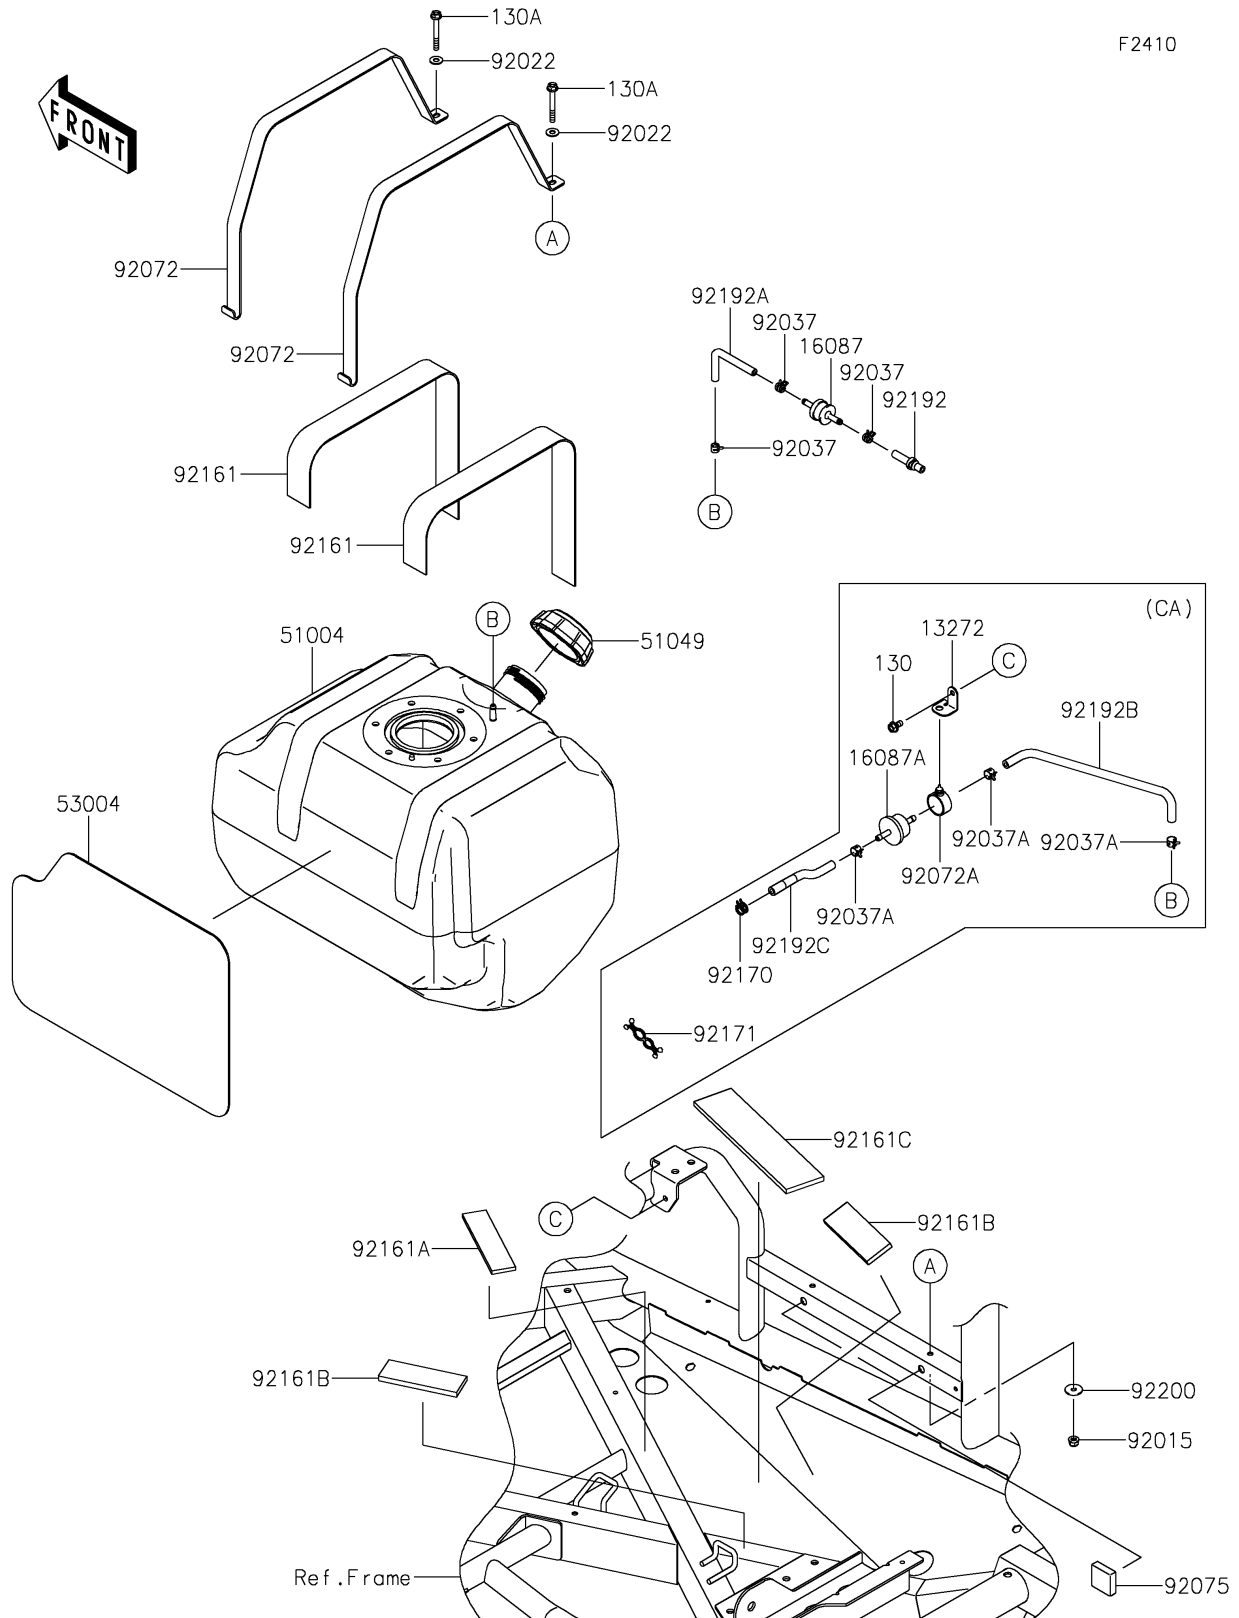

2021 TERYX4™ CAMO PARTS DIAGRAM

Fuel Tank

2021 TERYX4™ CAMO PARTS LIST

Fuel Tank

ITEM NAME	PART NUMBER	QUANTITY
PLATE (Ref # 13272)	13272-2276	1
VALVE-CHECK (Ref # 16087)	16087-0008	1
VALVE-CHECK (Ref # 16087A)	16087-0011	1
TANK-FUEL (Ref # 51004)	51004-0002	1
CAP-TANK,FUEL (Ref # 51049)	51049-0718	1
MAT (Ref # 53004)	53004-0554	1
NUT,LOCK,FLANGED,6MM (Ref # 92015)	92015-1339	2
WASHER,7X16X1.2 (Ref # 92022)	92022-1344	2
CLAMP,TUBE (Ref # 92037)	92037-1461	3
CLAMP (Ref # 92037A)	92037-2113	3
BAND,FUEL TANK (Ref # 92072)	92072-0704	2
BAND (Ref # 92072A)	92072-0852	1
DAMPER (Ref # 92075)	92075-1882	2
DAMPER,FUEL TANK (Ref # 92161)	92161-0794	2
DAMPER,31.1X130X5 (Ref # 92161A)	92161-0936	1
DAMPER,38X105X7 (Ref # 92161B)	92161-0948	2
DAMPER,55X225X6.35 (Ref # 92161C)	92161-1811	1
CLAMP (Ref # 92170)	92170-2082	1
CLAMP (Ref # 92171)	92171-0476	1
TUBE,FRAME PIPE-CHECK VALVE (Ref # 92192)	92192-0068	1
TUBE,VENT (Ref # 92192A)	92192-0949	1
TUBE,5X10.4X40/240 (Ref # 92192B)	92192-1735	1
TUBE,FILTER-CHECK VALVE (Ref # 92192C)	92192-2259	1
WASHER,6.5X22X1.6 (Ref # 92200)	92200-1087	2
BOLT-FLANGED,6X12 (Ref # 130)	130BA0612	1
BOLT-FLANGED,6X50 (Ref # 130A)	130BA0650	2