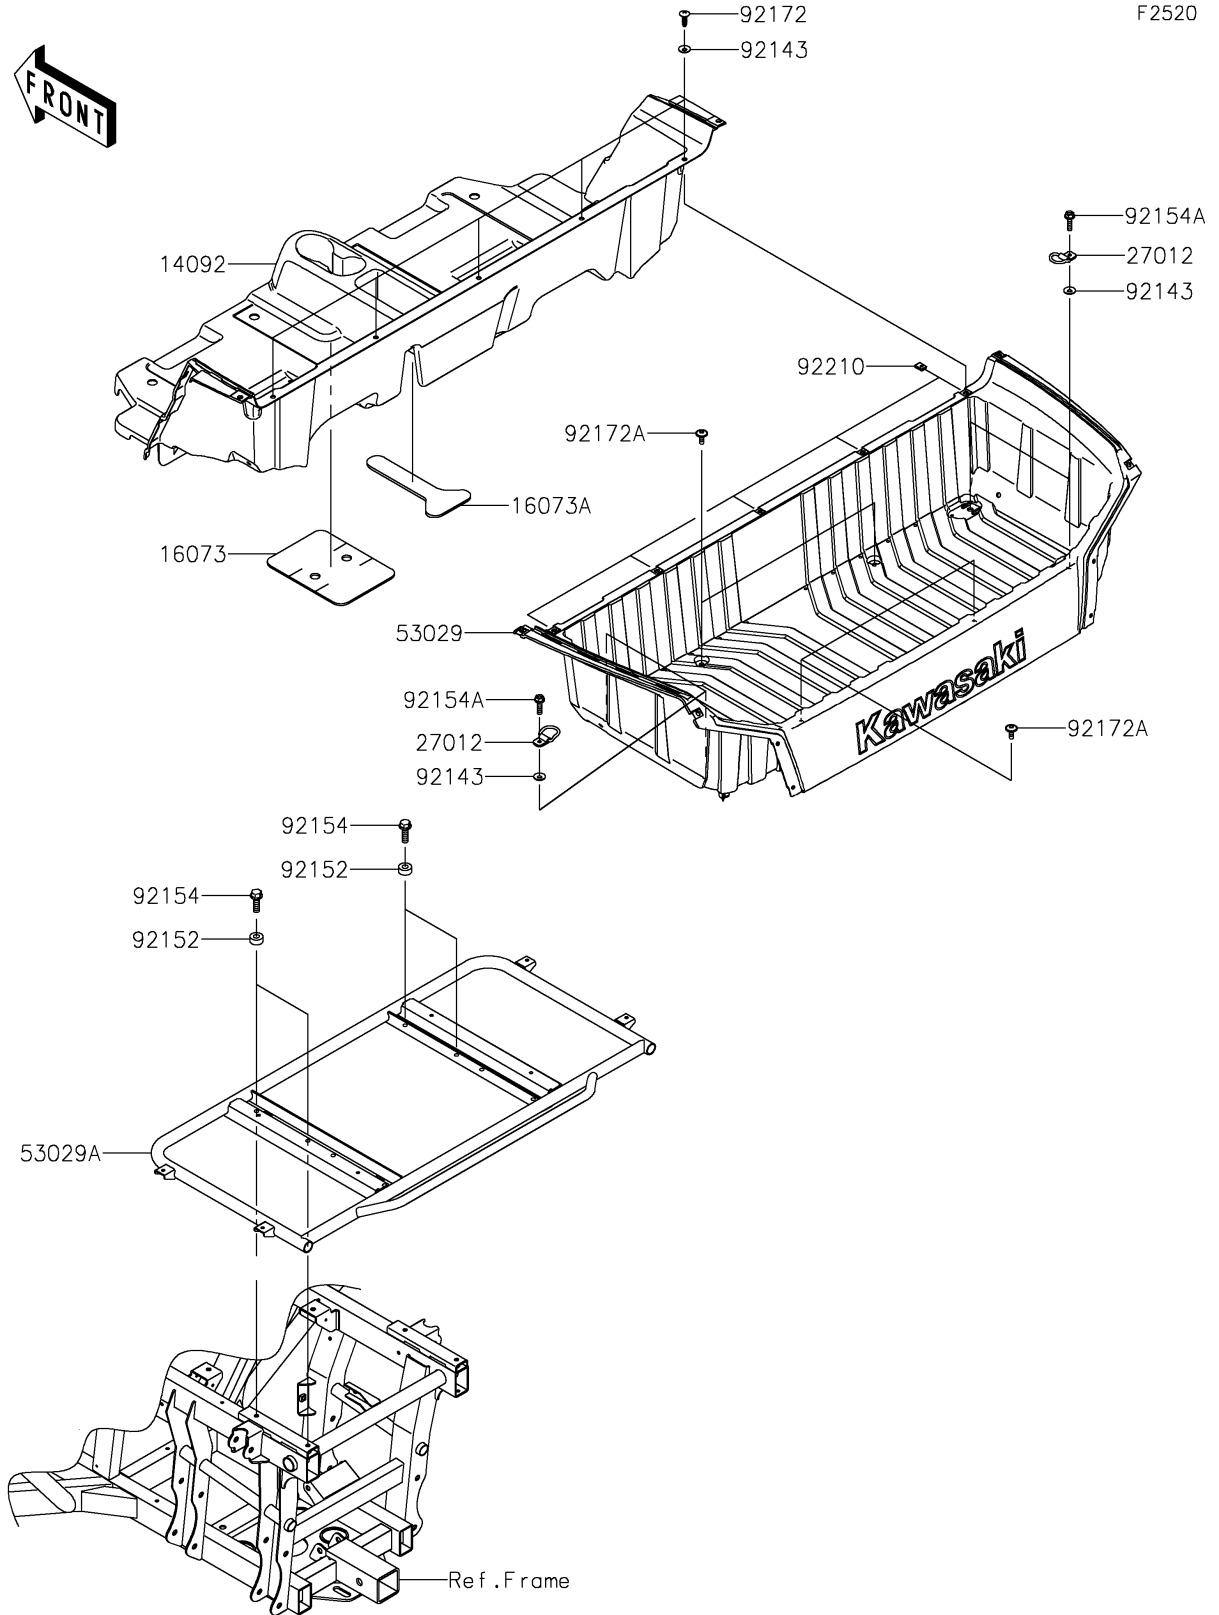

2021 TERYX4™ CAMO PARTS DIAGRAM

Carrier(s)

2021 TERYX4™ CAMO PARTS LIST

Carrier(s)

ITEM NAME	PART NUMBER	QUANTITY
COVER,RR CONSOLE (Ref # 14092)	14092-1057	1
INSULATOR,CENTER CONSOLE (Ref # 16073)	16073-0803	1
INSULATOR (Ref # 16073A)	16073-0842	1
HOOK (Ref # 27012)	27012-0783	4
CARRIER (Ref # 53029)	53029-0309	1
CARRIER (Ref # 53029A)	53029-0352	1
COLLAR (Ref # 92143)	92143-1087	9
COLLAR,8.2X18X8 (Ref # 92152)	92152-1553	4
BOLT,FLANGED,8X25 (Ref # 92154)	92154-1302	4
BOLT,FLANGED,6X22 (Ref # 92154A)	92154-1356	4
SCREW,TAPPING,6X20 (Ref # 92172)	92172-0488	5
SCREW,6X16 (Ref # 92172A)	92172-0711	4
NUT,LEAF SPRING,6MM (Ref # 92210)	92210-0624	5