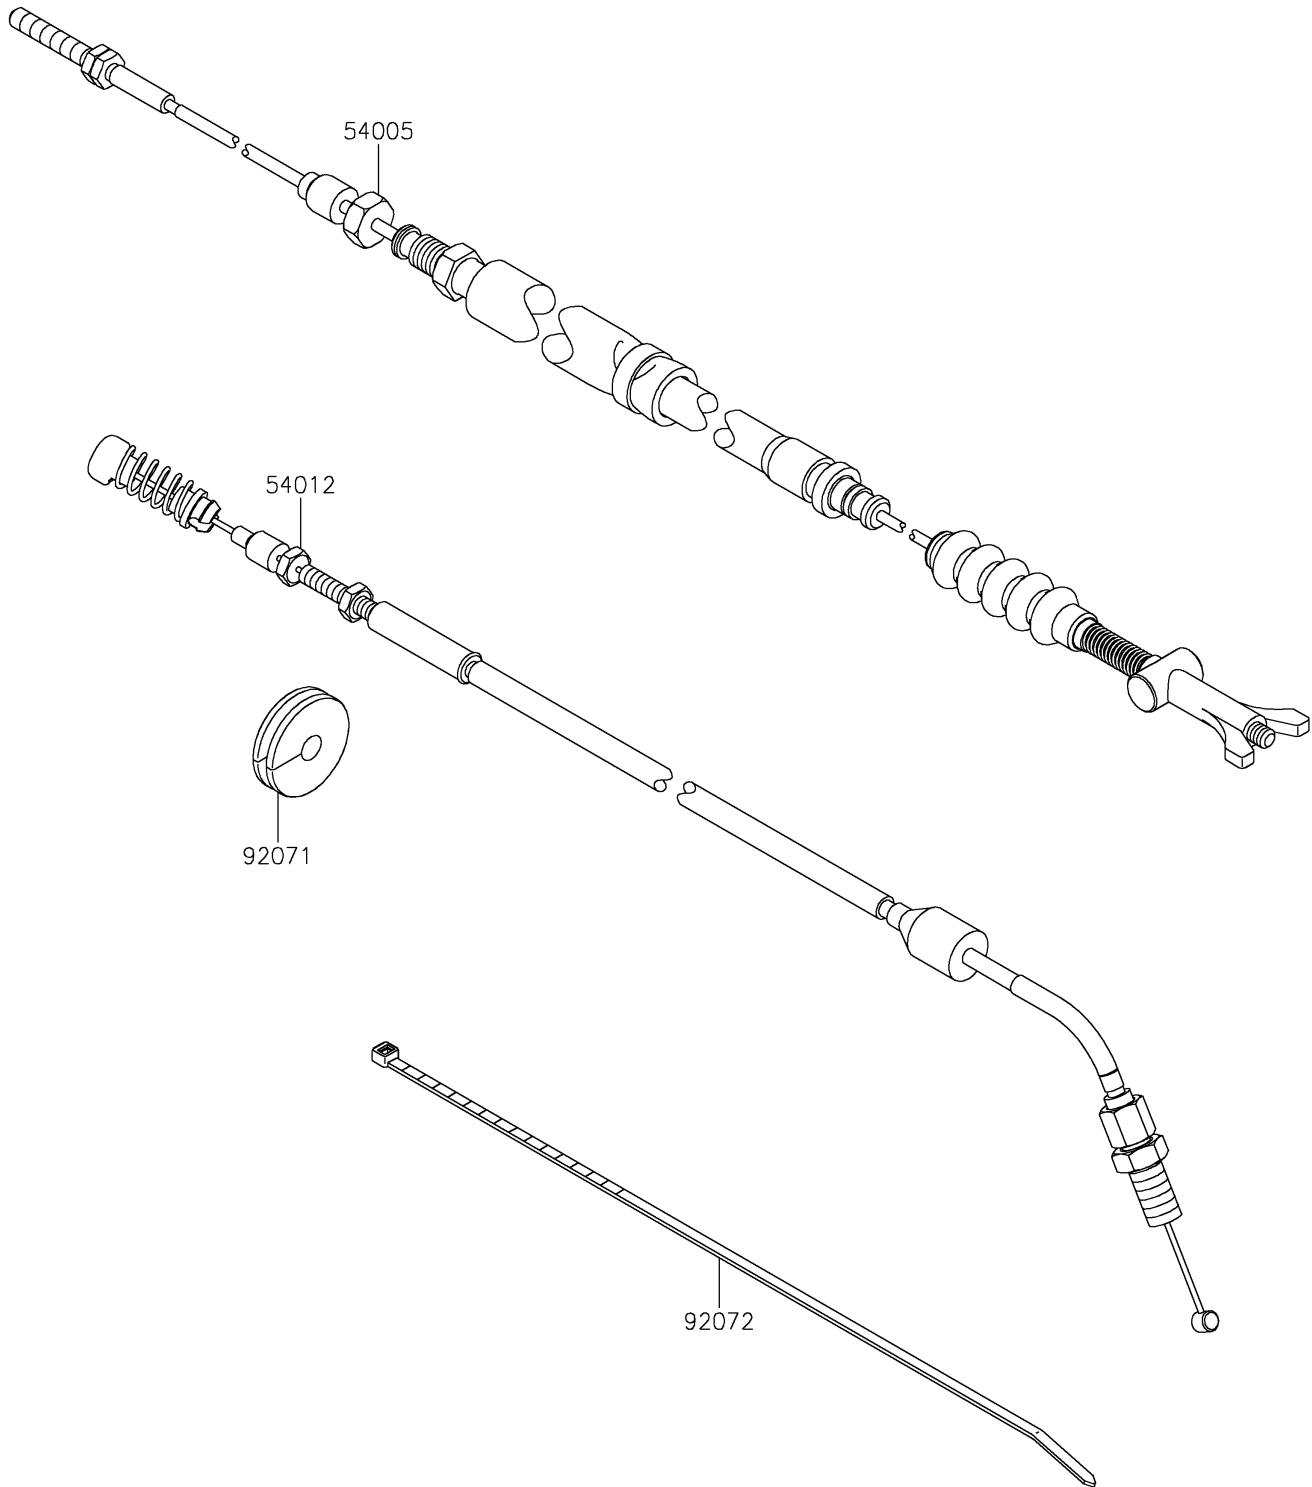

# 2021 TERYX4™ CAMO PARTS DIAGRAM

Cables

F2540

## 2021 TERYX4™ CAMO PARTS LIST

### Cables

ITEM NAME	PART NUMBER	QUANTITY
CABLE-BRAKE (Ref # 54005)	54005-0042	1
CABLE-THROTTLE (Ref # 54012)	54012-0700	1
GROMMET (Ref # 92071)	92071-1136	1
BAND,L=292.1 (Ref # 92072)	92072-3509	1